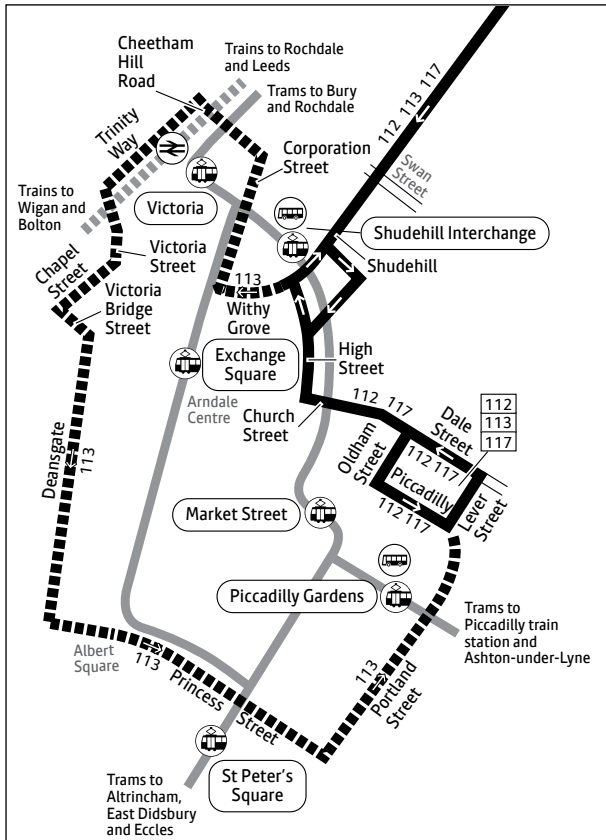

112 113 117

Key

- Bus route
- Monday to Friday peak periods only
- Train line
- Tram line
- Direction of travel
- Bus station/connection point
- Train station
- Metrolink stop
- Terminus

Routes in Manchester city centre