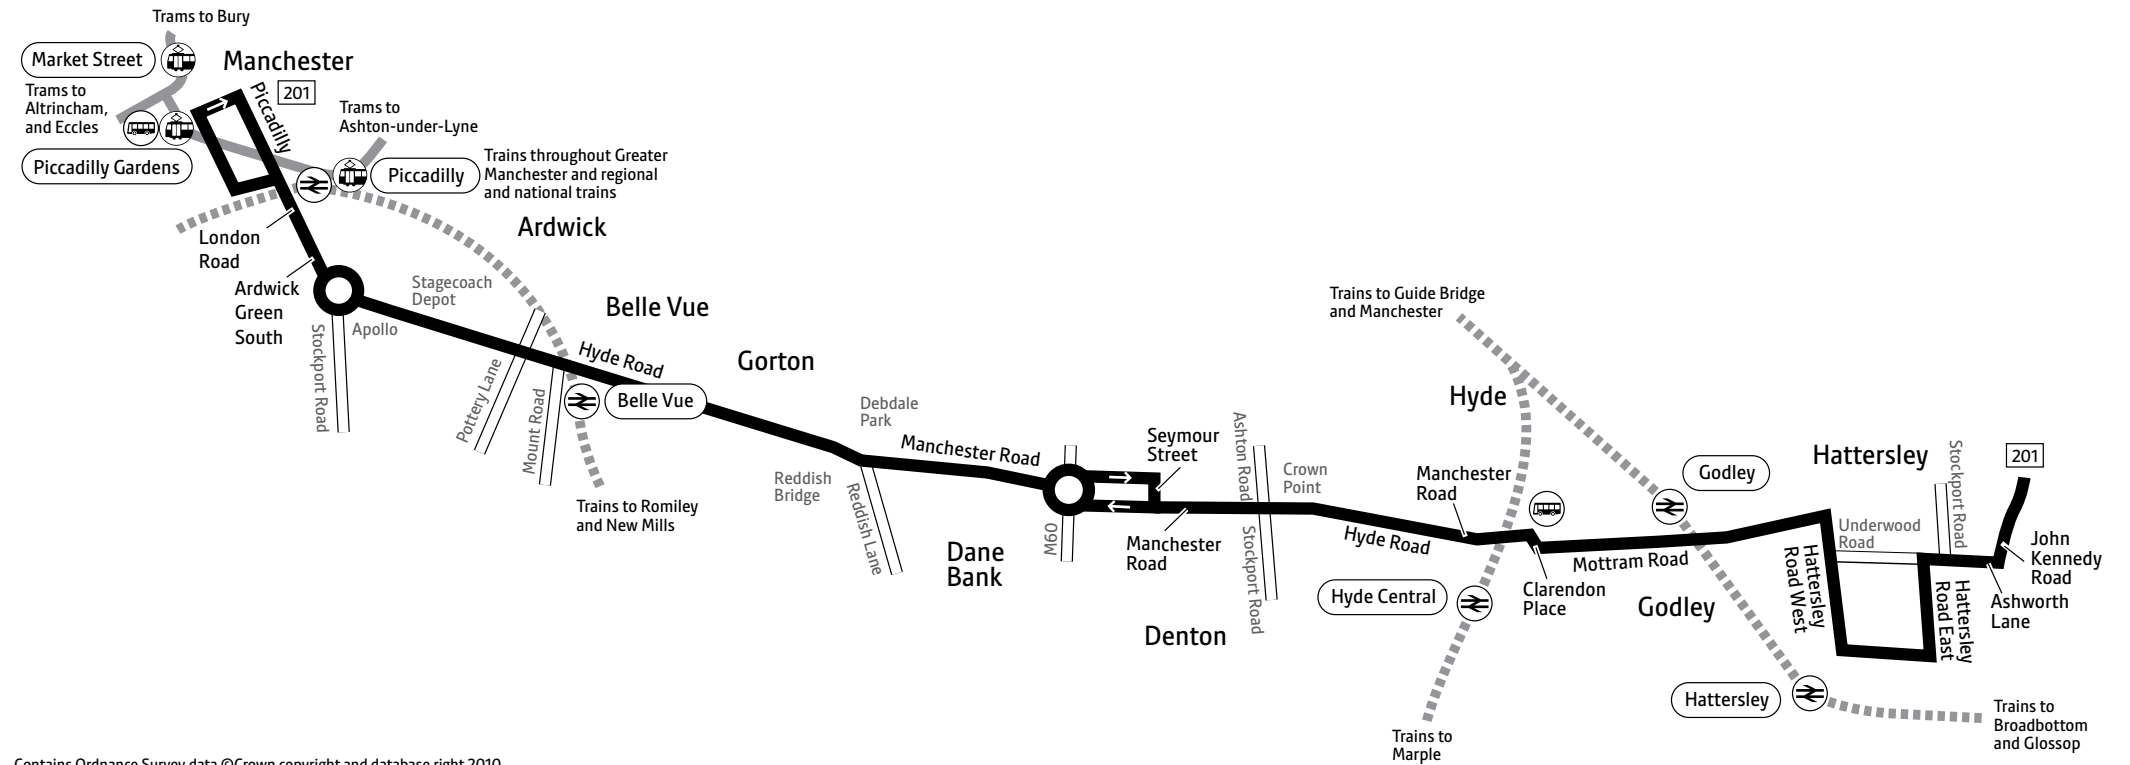

														F	F		
Hattersley, John Kennedy Road	0836	1648	1700	1712	1724	1736	1748	1800	1815	1830	1850	1915	2315				
Godley, Train Station	0849	and	1701	1713	1724	1736	1748	1800	1812	1827	1841	1901	1925	and	2325		
Hyde, Bus Station arr	0857	every	1709	1721	1732	1743	1754	1806	1818	1833	1846	1906	1930	every	2330		
Hyde, Bus Station dep	0900	12	1712	1724	1735	1746	1757	1809	1821	1836	1849	1909	1933	30	2333	0045	0145
Denton, Crown Point	0911	mins	1723	1734	1745	1756	1806	1818	1829	1843	1857	1917	1941	mins	2341	0050	0150
Belle Vue	0926	until	1738	1749	1800	1810	1819	1831	1841	1854	1908	1928	1952	until	2352	0058	0158
Hyde Road, Stagecoach Depot	0933		1745	1756	1807	1816	1825	1837	1846	1859	1913	1933	1957		2357	0101	0201
Manchester, Piccadilly Gardens	0943		1755	1806	1817	1826	1835	1847	1856	1908	1922	1942	2006		0006	0105	0205

F – Friday nights/Saturday mornings only

♿ – All bus 201 journeys are run using easy access buses. See inside front cover of this leaflet for details

201

Key

-  Bus route
-  Train line
-  Tram line
-  Direction of travel
-  Bus station/connection point
-  Train station
-  Metrolink stop
-  Terminus