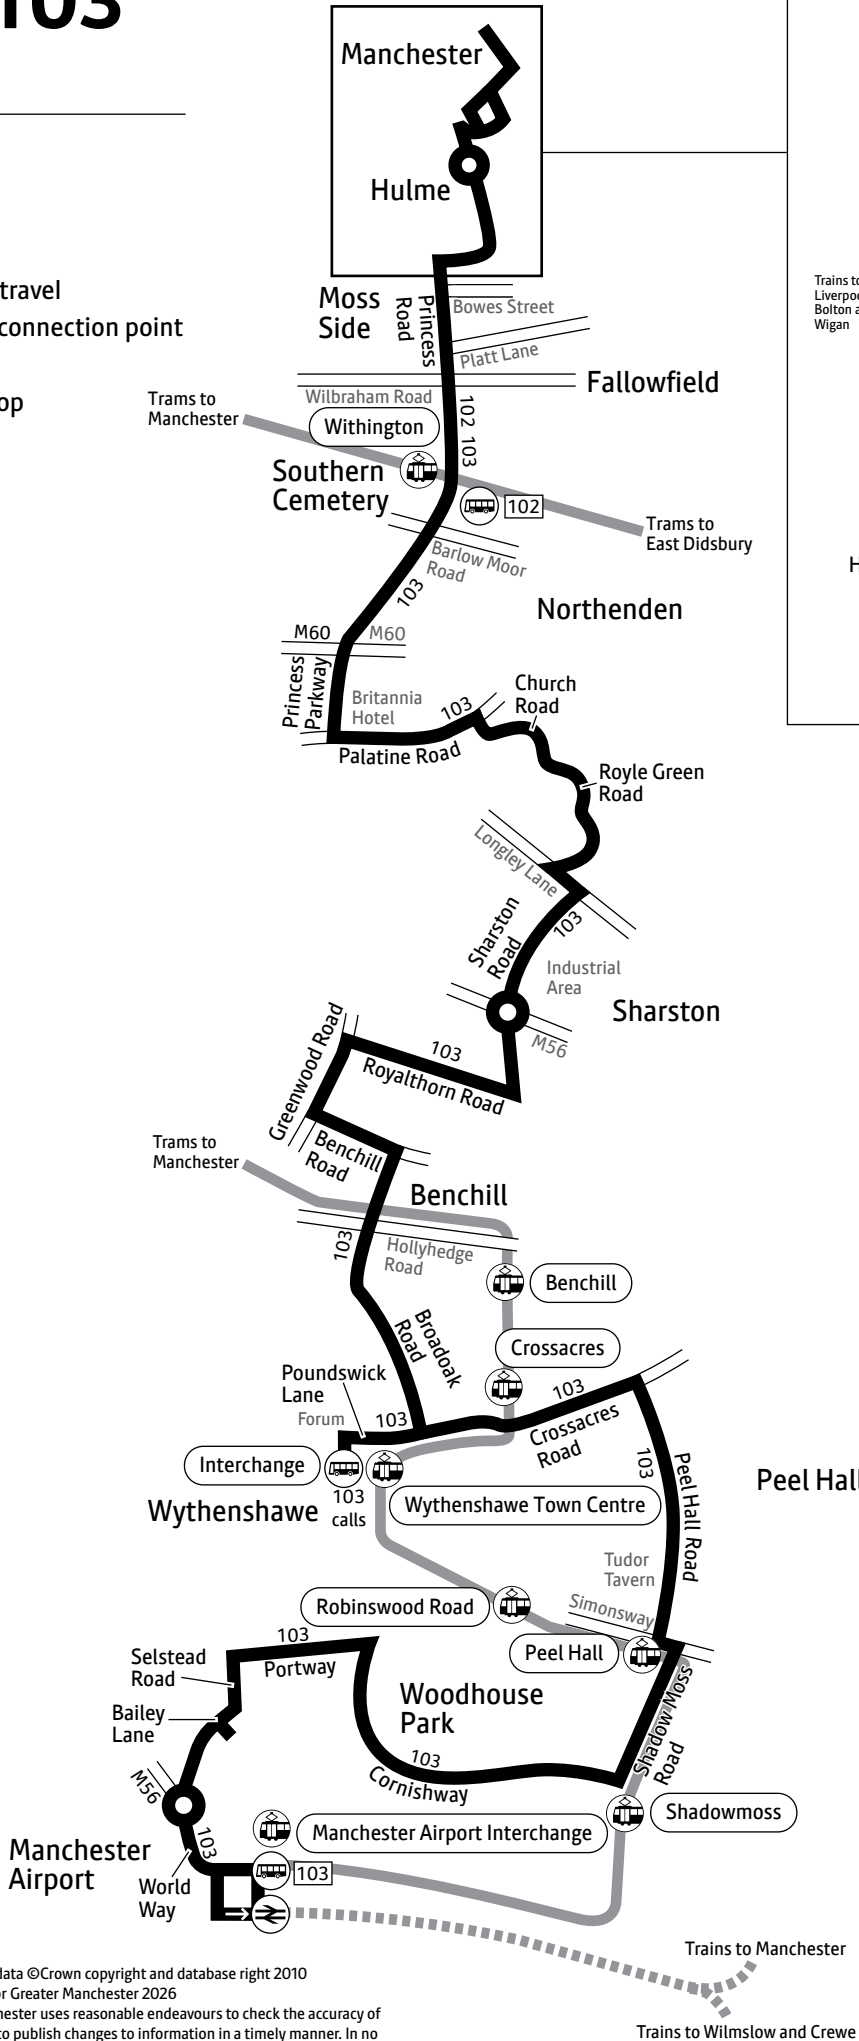

102 103

Key

- Bus route
- Train line
- Tram line
- Direction of travel
- Bus station/connection point
- Train station
- Metrolink stop
- Hospital
- Terminus