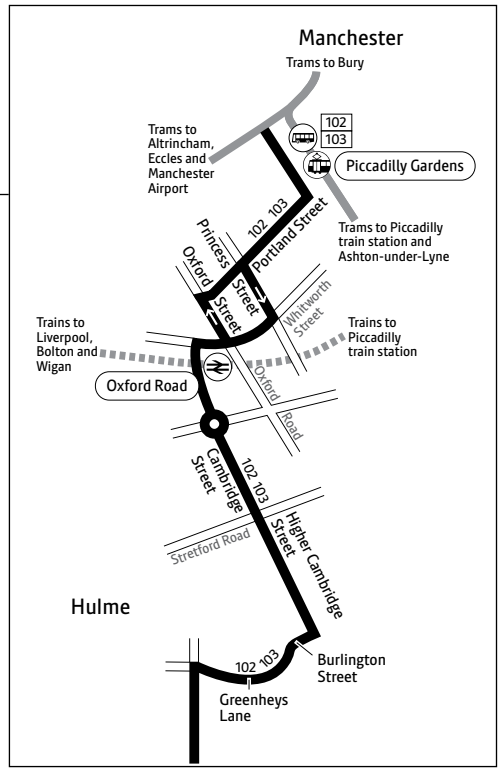

102 103

Key

- Bus route
- Train line
- Tram line
- Direction of travel
- Bus station/connection point
- Train station
- Metrolink stop
- Hospital
- Terminus