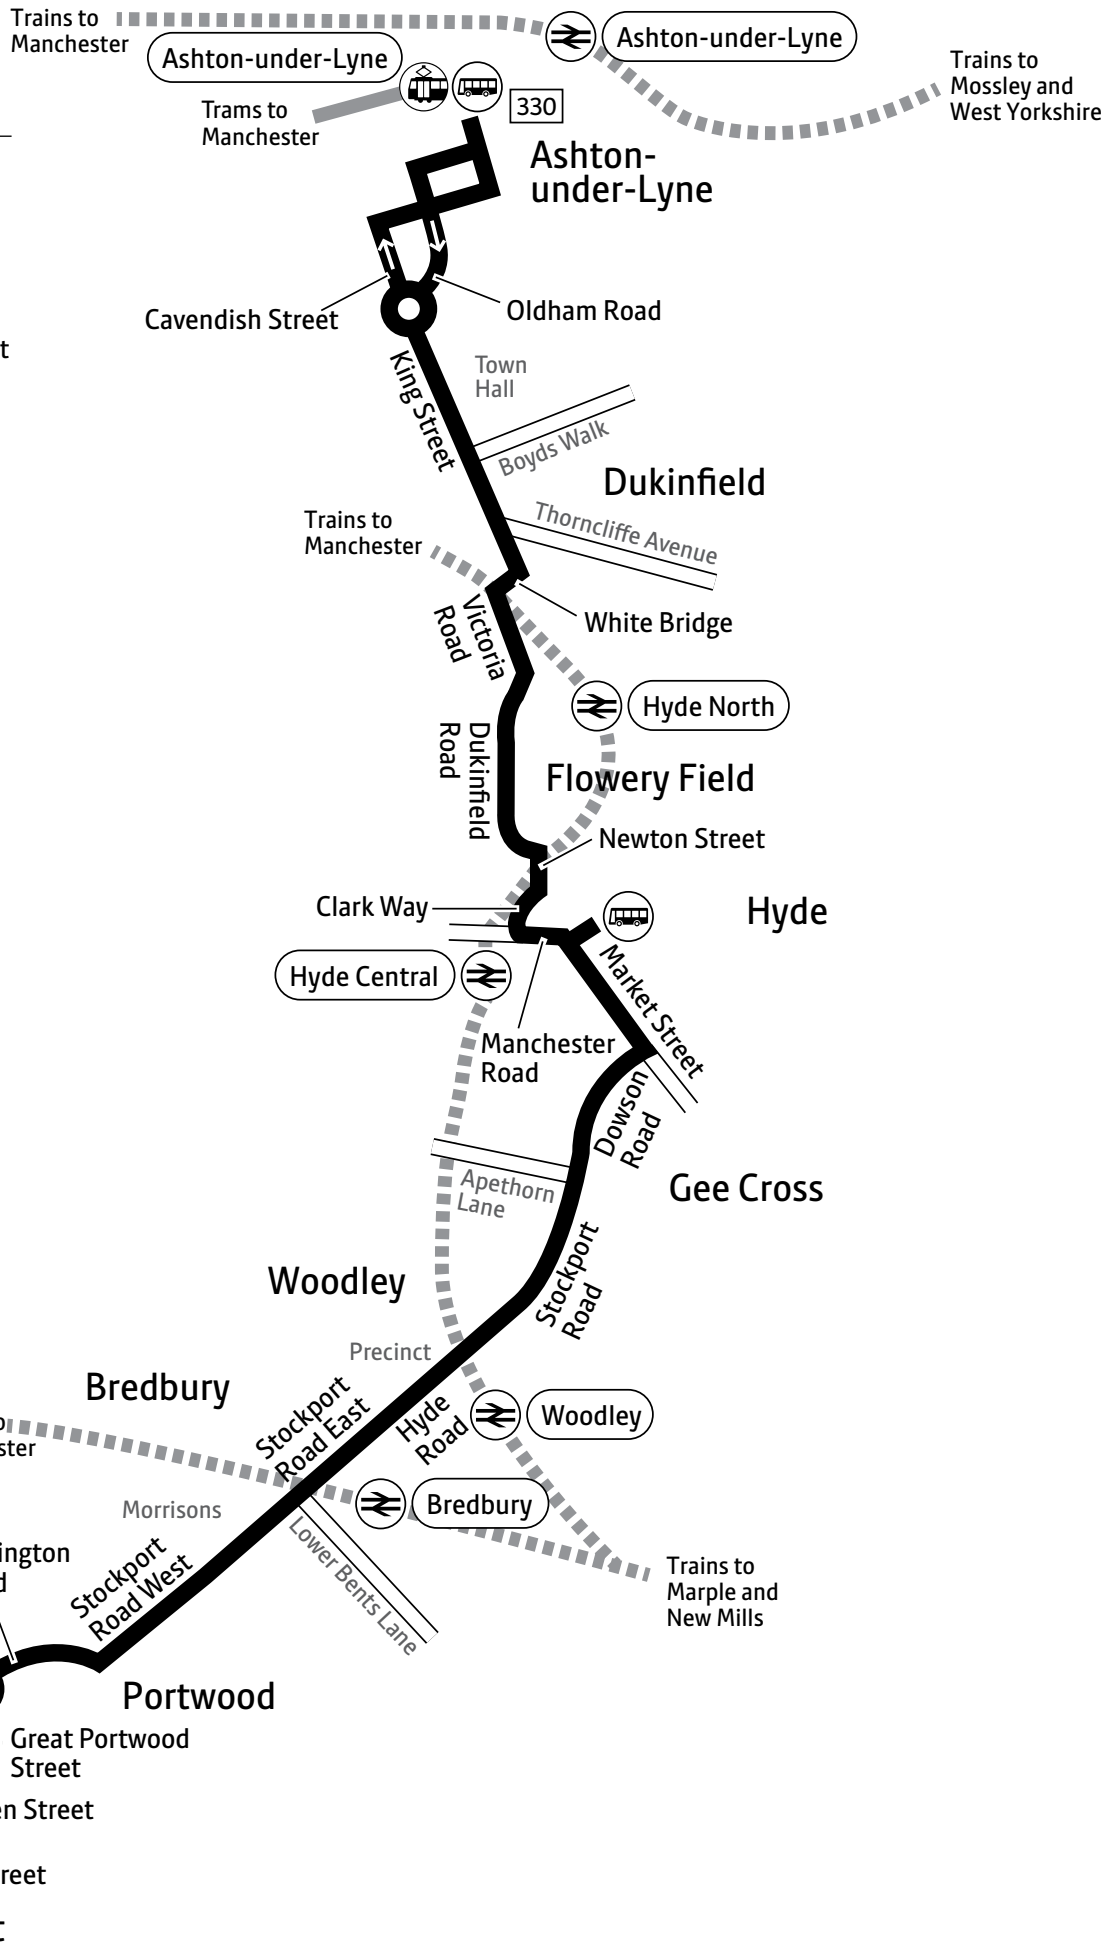

330

Key

- Bus route
- Train line
- Tram line
- Direction of travel
- Bus station/connection point
- Train station
- Metrolink stop
- Terminus