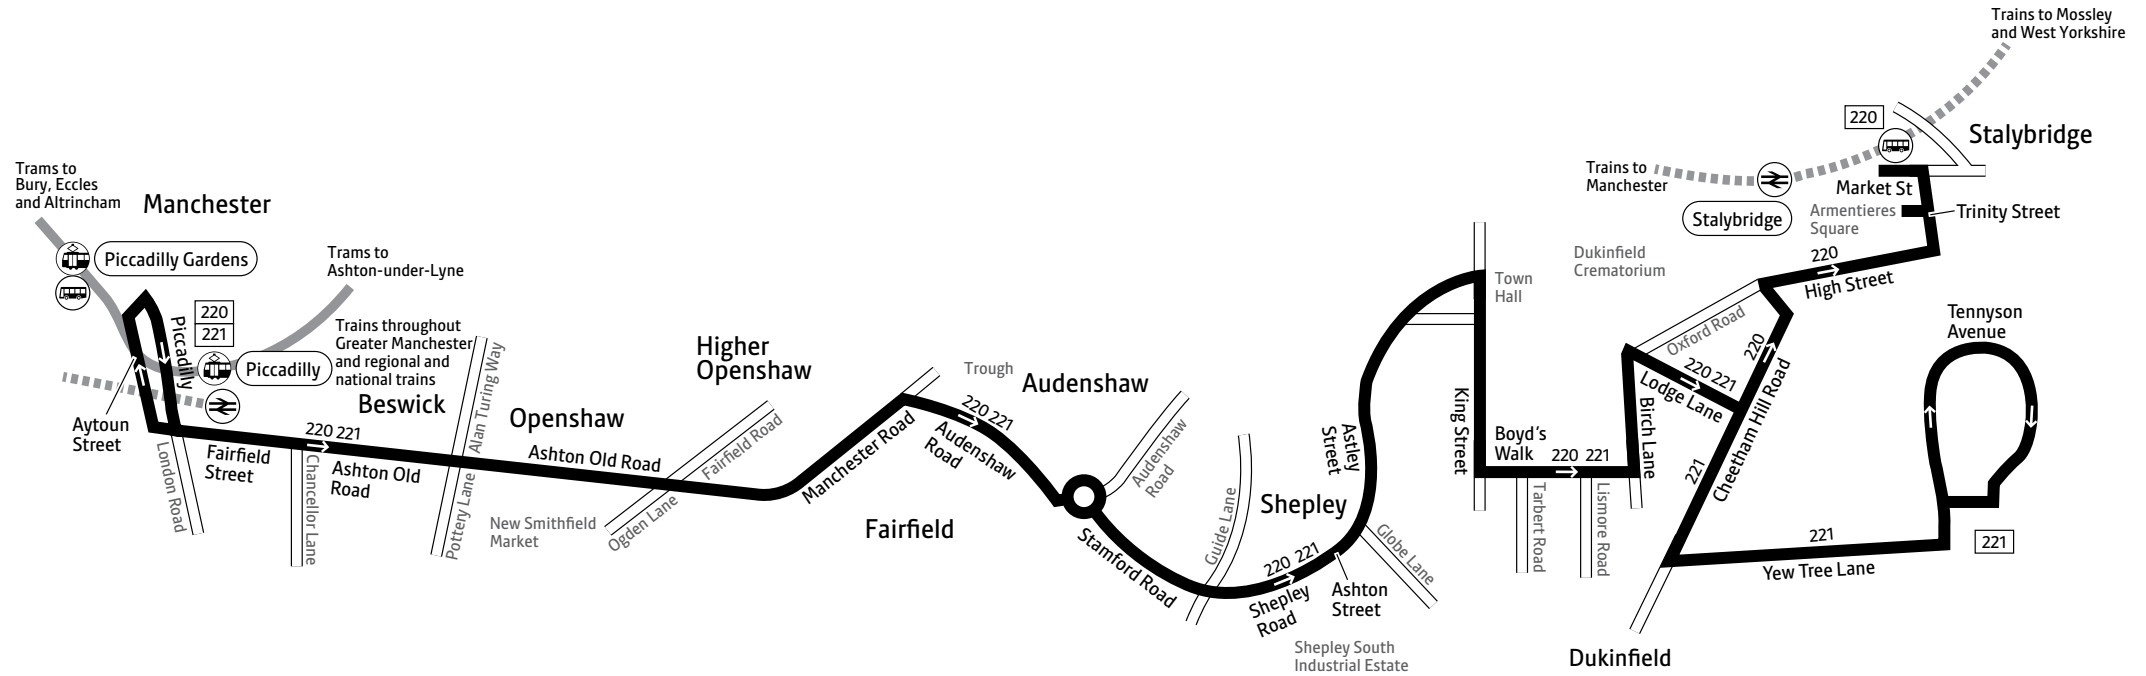

220 221

Key

- Bus route
- Train line
- Tram line
- Direction of travel
- Bus station/connection point
- Train station
- Metrolink stop
- Terminus

Contains Ordnance Survey data ©Crown copyright and database right 2010
©0100022610 Transport for Greater Manchester 2021
Transport for Greater Manchester uses reasonable endeavours to check the accuracy of information published and to publish changes to information in a timely manner. In no event will Transport for Greater Manchester be liable for any loss that may arise from this information being inaccurate.