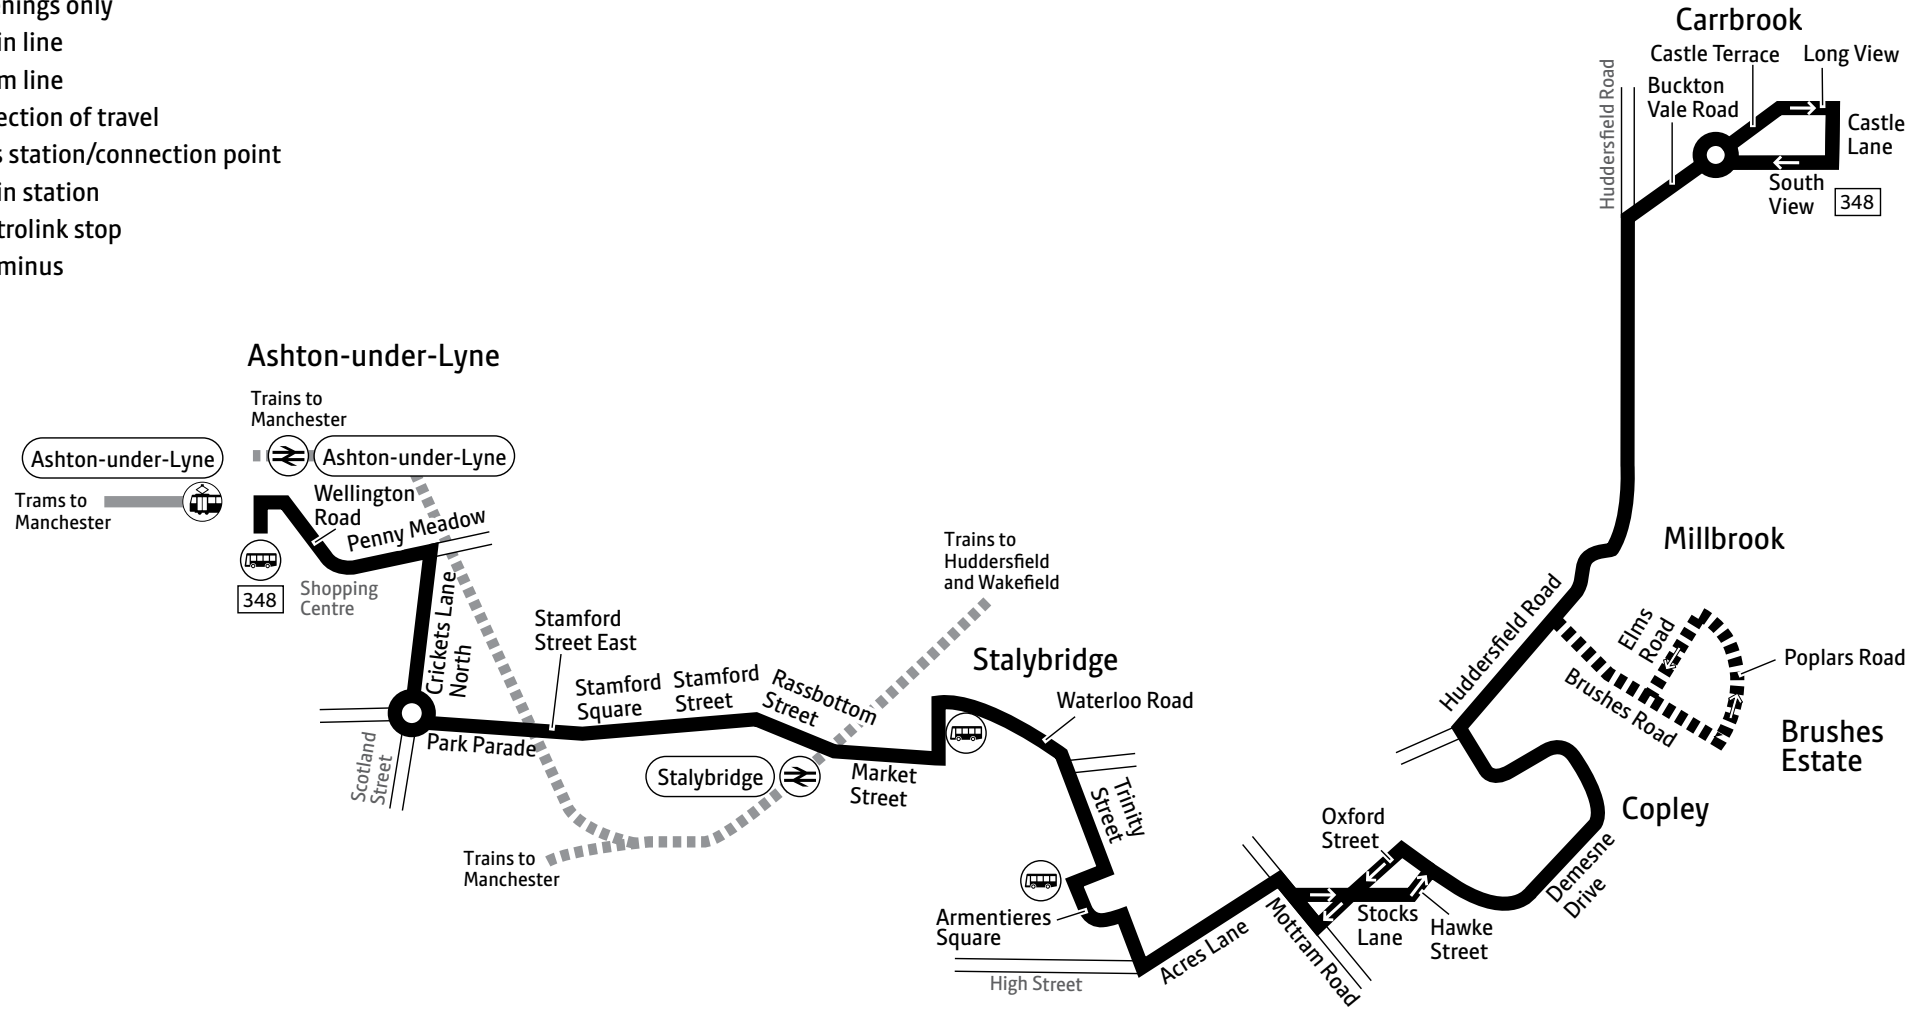

Sunday* Closed

*Including public holidays

348

Key

-  Bus route
-  Evenings only
-  Train line
-  Tram line
-  Direction of travel
-  Bus station/connection point
-  Train station
-  Metrolink stop
-  Terminus

Saturdays

Carrbrook, South View	0700	and	1820	1841	and	2241
Brushes Estate		every		1847	every	2247
Copley, Demesne Drive	0709	20	1829	1852	hour	2252
Stalybridge, Bus Station	0720	mins	1840	1857	until	2257
Ashton, Interchange	0732	until	1852	1905		2305

Saturdays

Ashton, Interchange	0705	and	1825	1910	and	2310
Stalybridge, Bus Station	0716	every	1836	1918	every	2318
Copley, Demesne Drive	0726	20	1846	1926	hour	2326
Brushes Estate		mins		1929	until	2329
Carrbrook, South View	0735	until	1855	1939		2339

Sundays and public holidays (except Christmas and New Year period)

Ashton, Interchange	0825	and	1825	1910	and	2310
Stalybridge, Bus Station	0834	every	1834	1918	every	2318
Copley, Demesne Drive	0843	hour	1843	1926	hour	2326
Brushes Estate		until		1929	until	2329
Carrbrook, South View	0850		1850	1939		2339