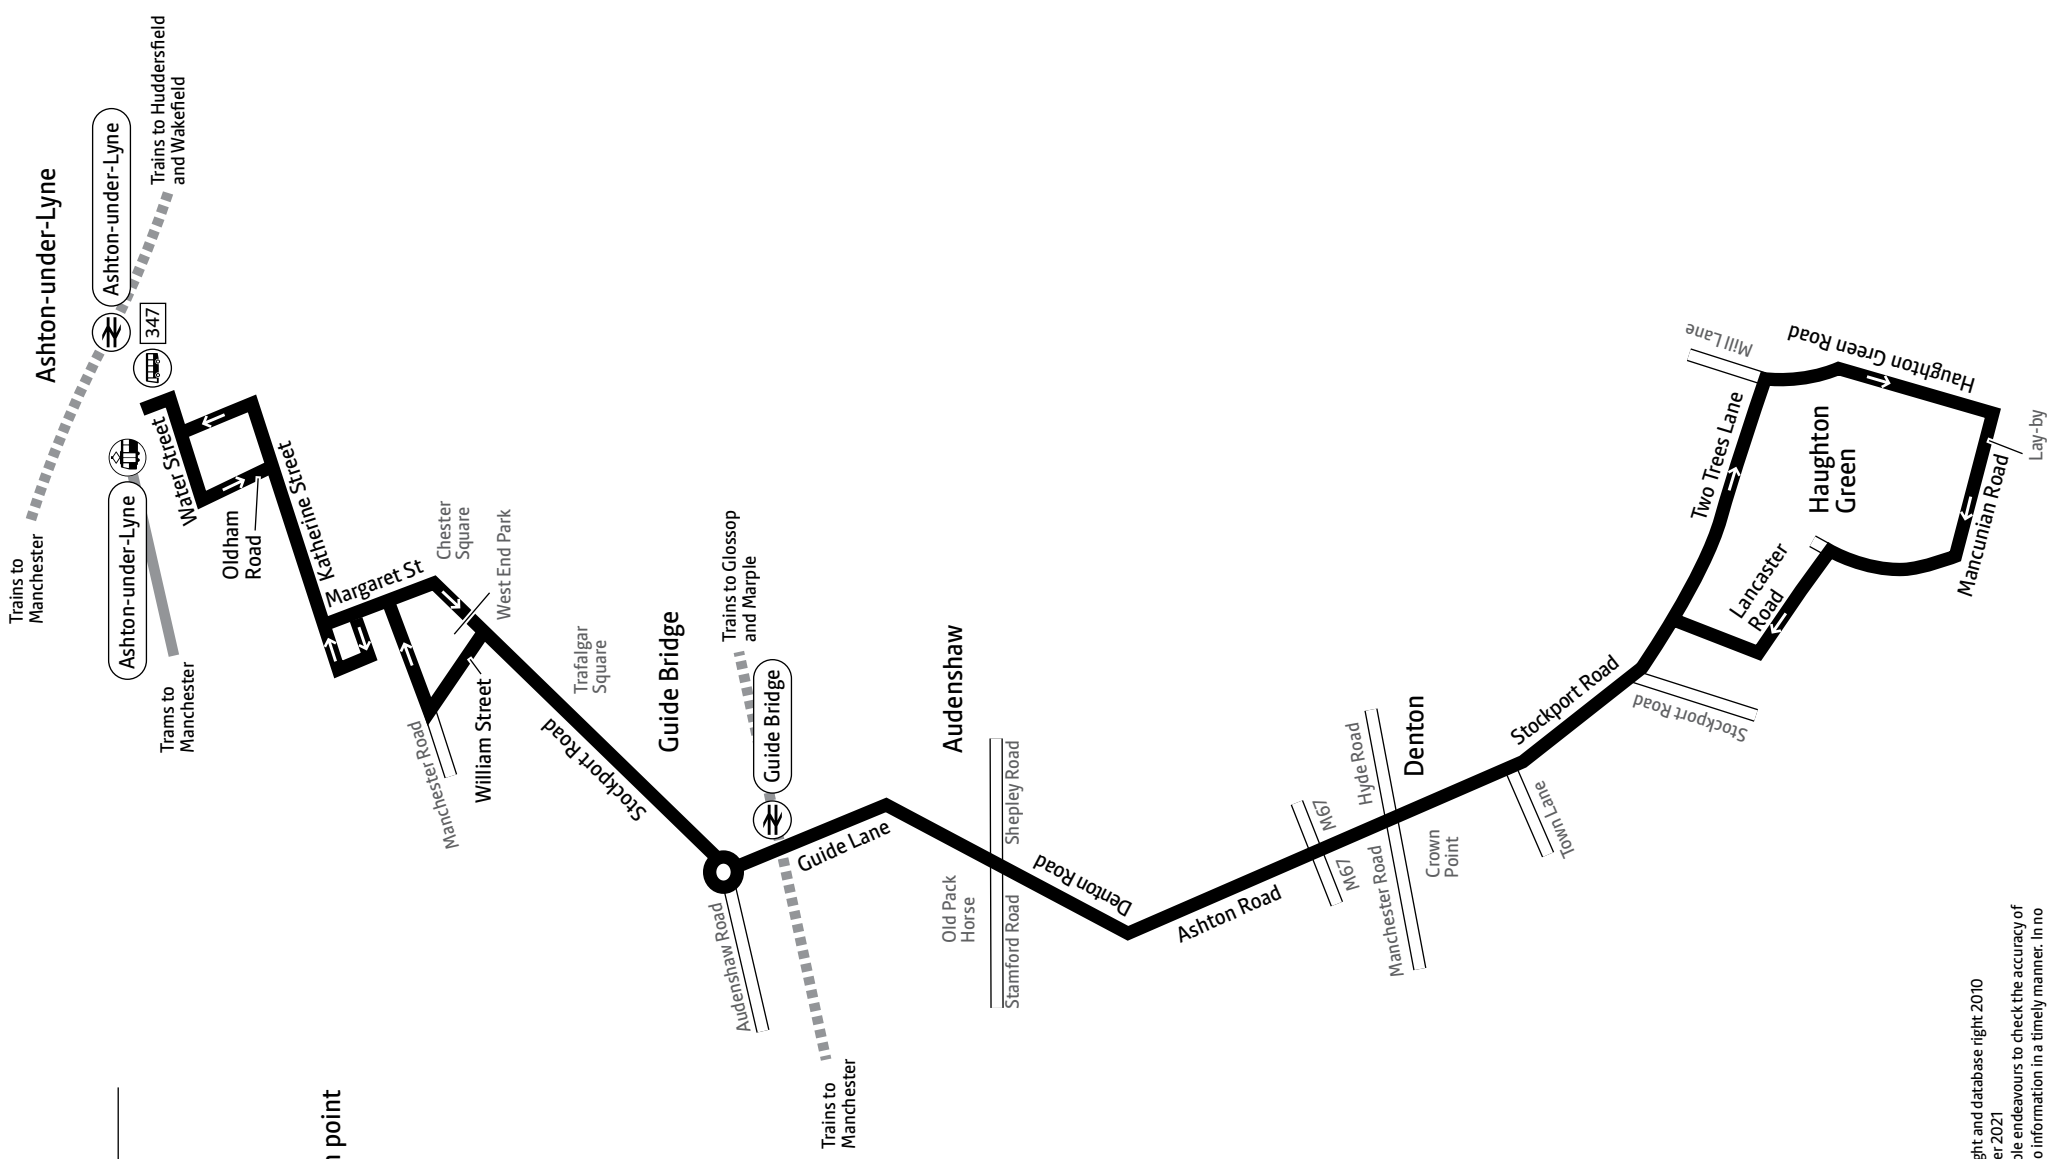

347

Key

- Bus route
- Train line
- Tram line
- Direction of travel
- Bus station/connection point
- Train station
- Metrolink stop
- Terminus