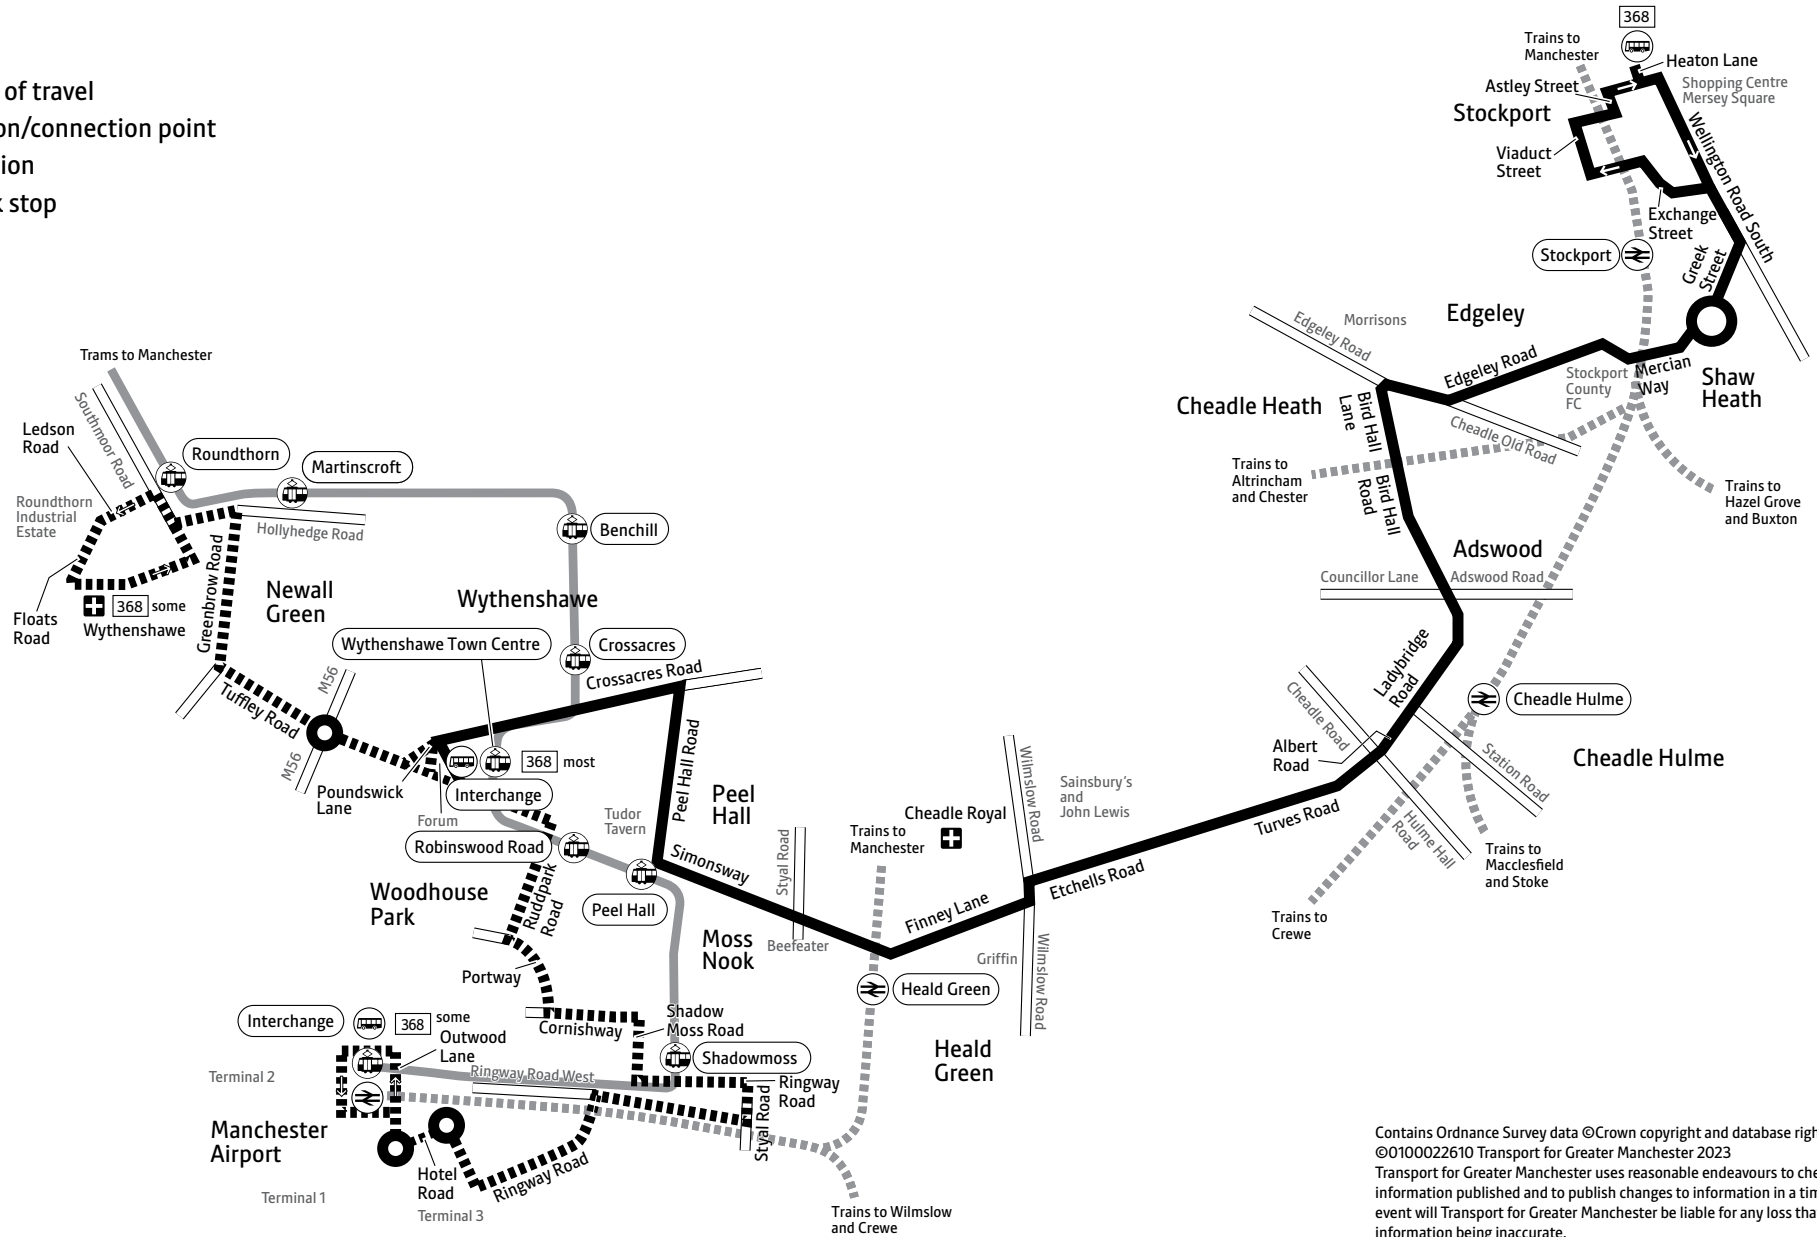

Summer times: between mid July and early September, some timetables will be different. Check www.tfgm.com for details

Continues after route plan

368

Key

-  Bus route
-  Some early morning/early evening journeys
-  Train line
-  Tram line
-  Direction of travel
-  Bus station/connection point
-  Train station
-  Metrolink stop
-  Hospital
-  Terminus