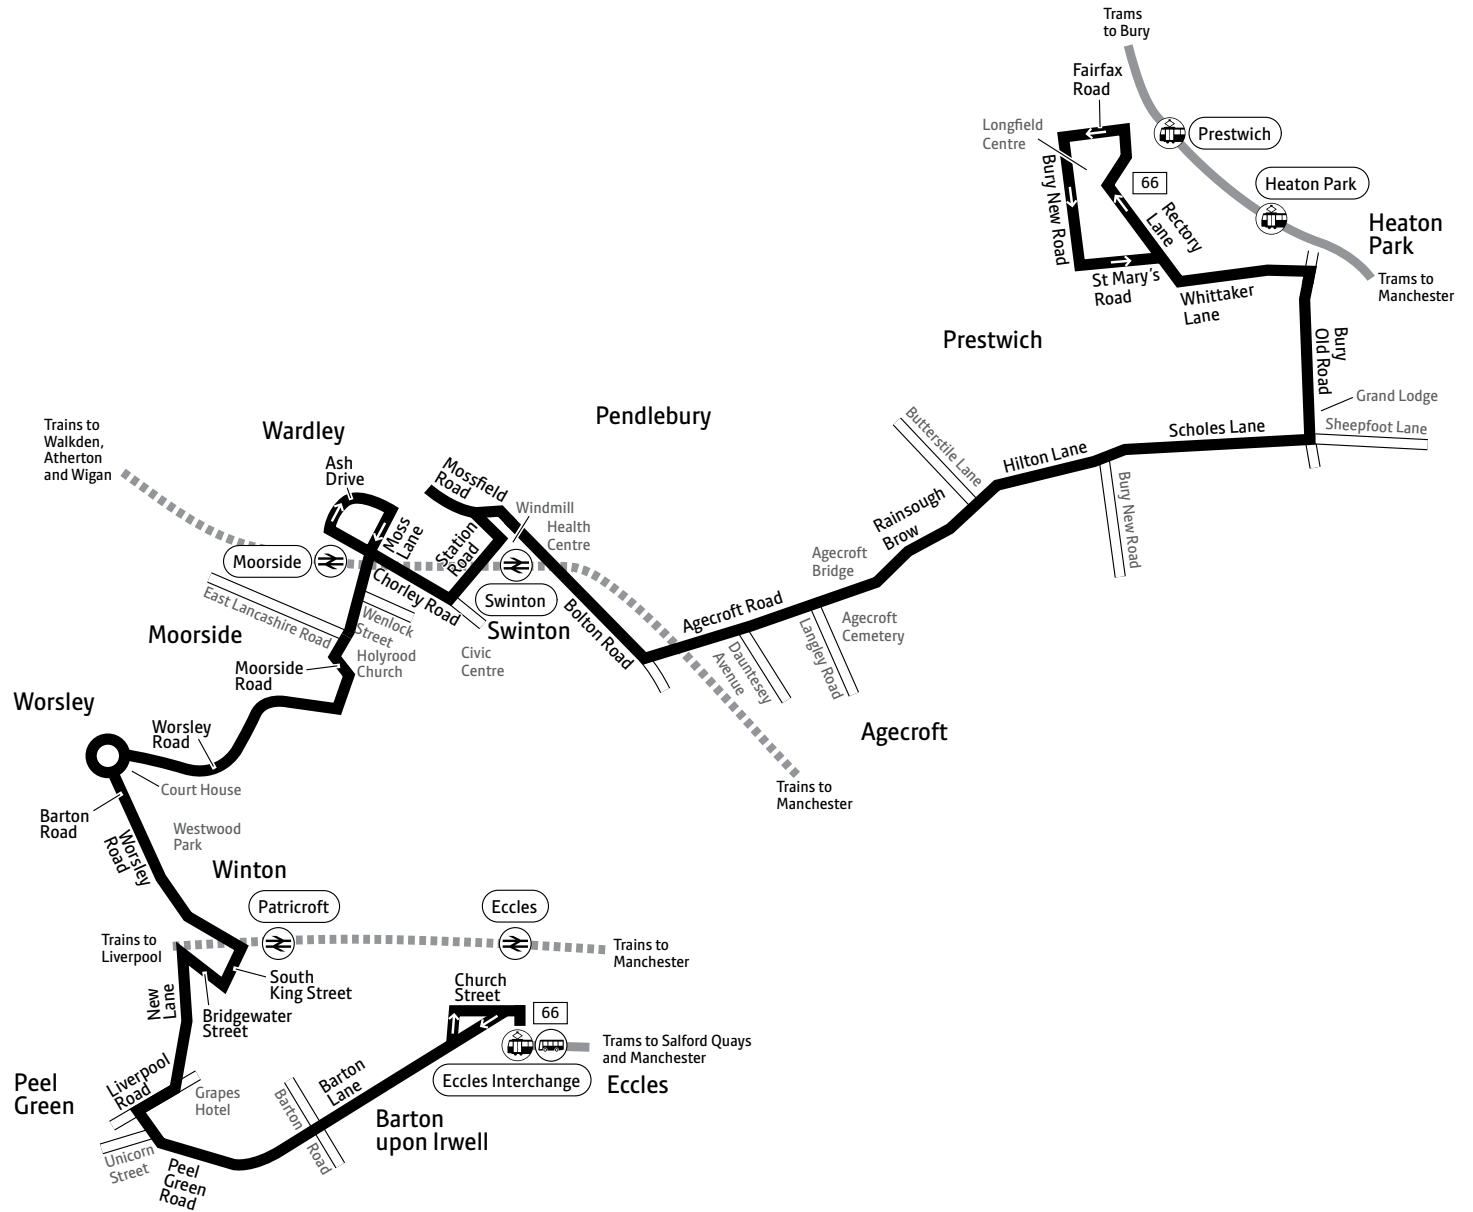

Using the 24 hour clock

Times are shown in four figures. The first two are the hour and the last two are the minutes.

0753 is 53 minutes past 7am
1953 is 53 minutes past 7pm

Operator details

Diamond

Weston Street

Sat 8am to 11.45am and 12.30pm to 3.30pm

Sunday* Closed

*Including public holidays

Key

-  Bus route
-  Train line
-  Tram line
-  Direction of travel
-  Bus station/connection point
-  Train station
-  Metrolink stop
-  Terminus