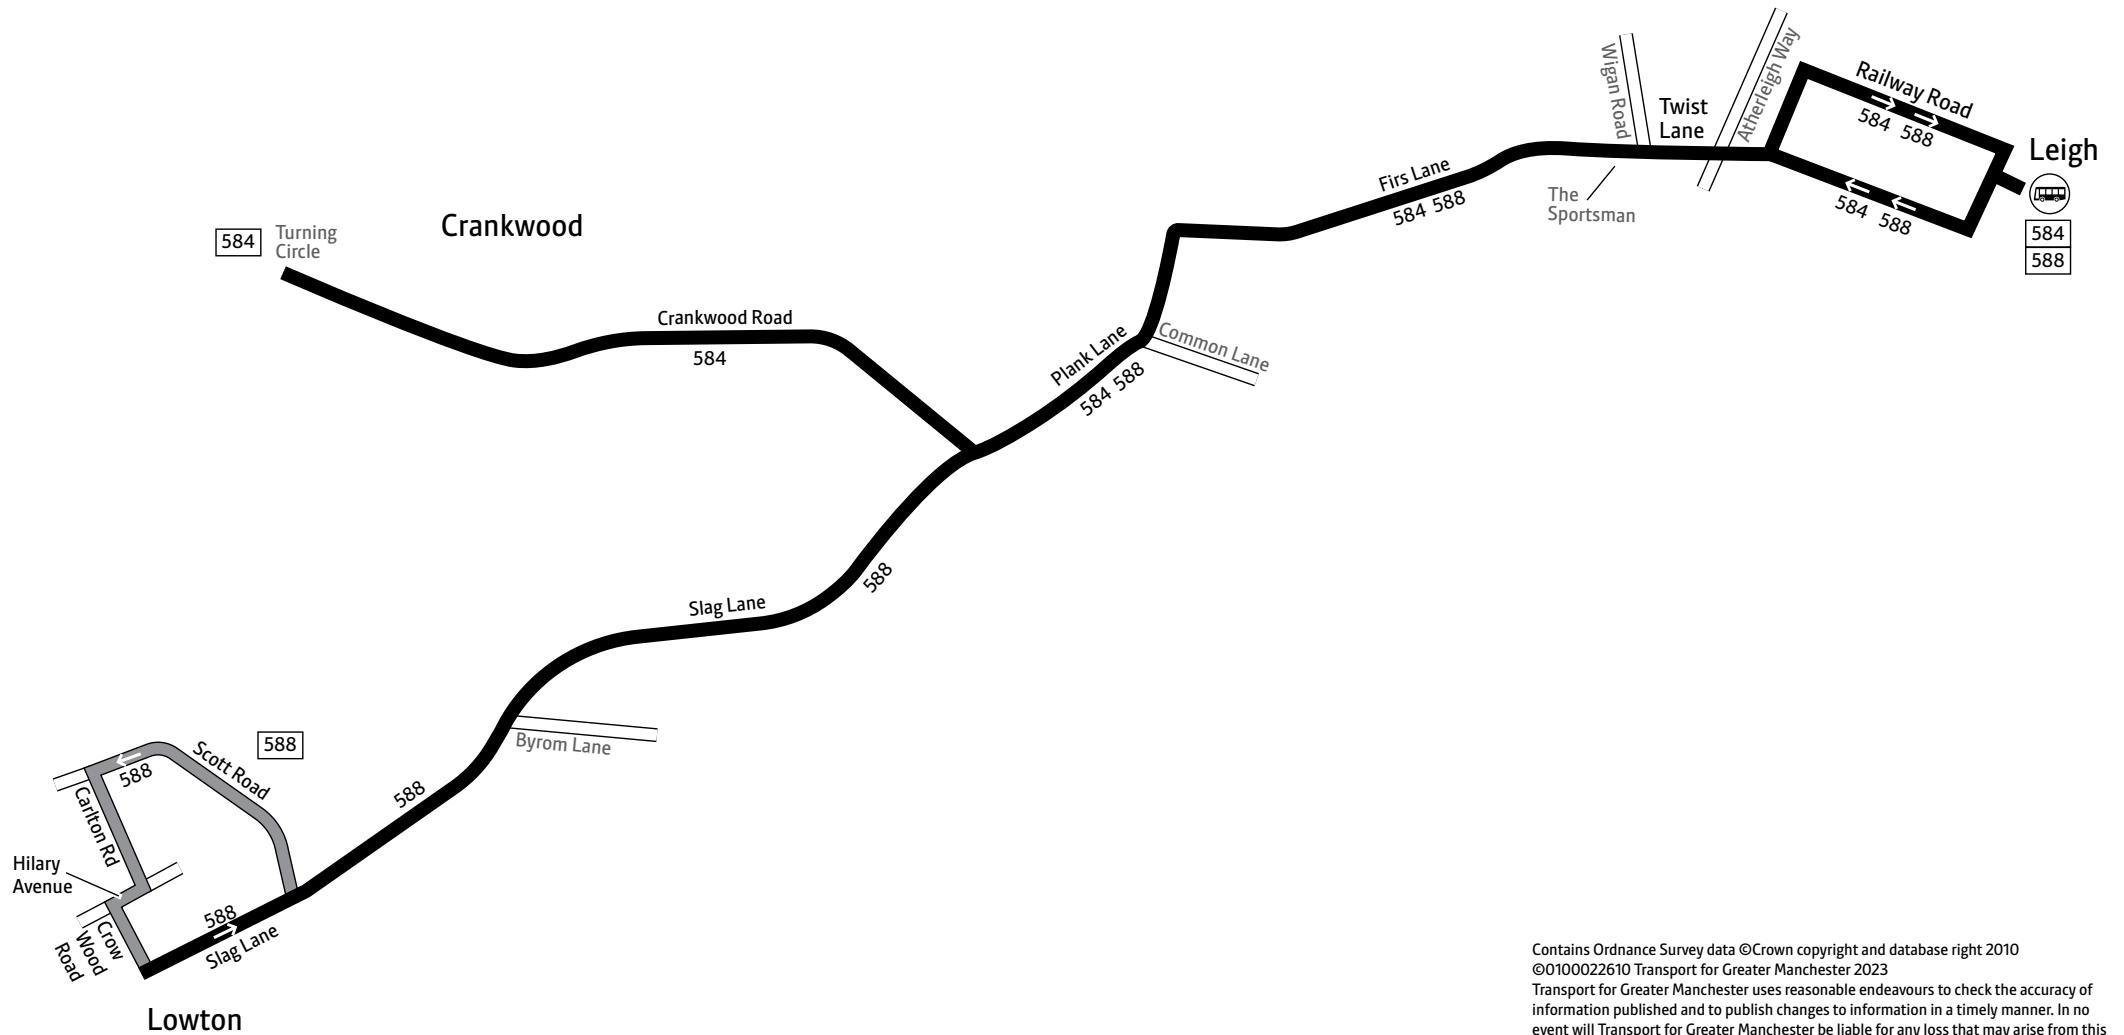

584 588

Key

- Bus route
- ➔ Direction of travel
- 🚌 Bus station/connection point
- 584 Terminus

Contains Ordnance Survey data ©Crown copyright and database right 2010
©0100022610 Transport for Greater Manchester 2023
Transport for Greater Manchester uses reasonable endeavours to check the accuracy of information published and to publish changes to information in a timely manner. In no event will Transport for Greater Manchester be liable for any loss that may arise from this information being inaccurate.