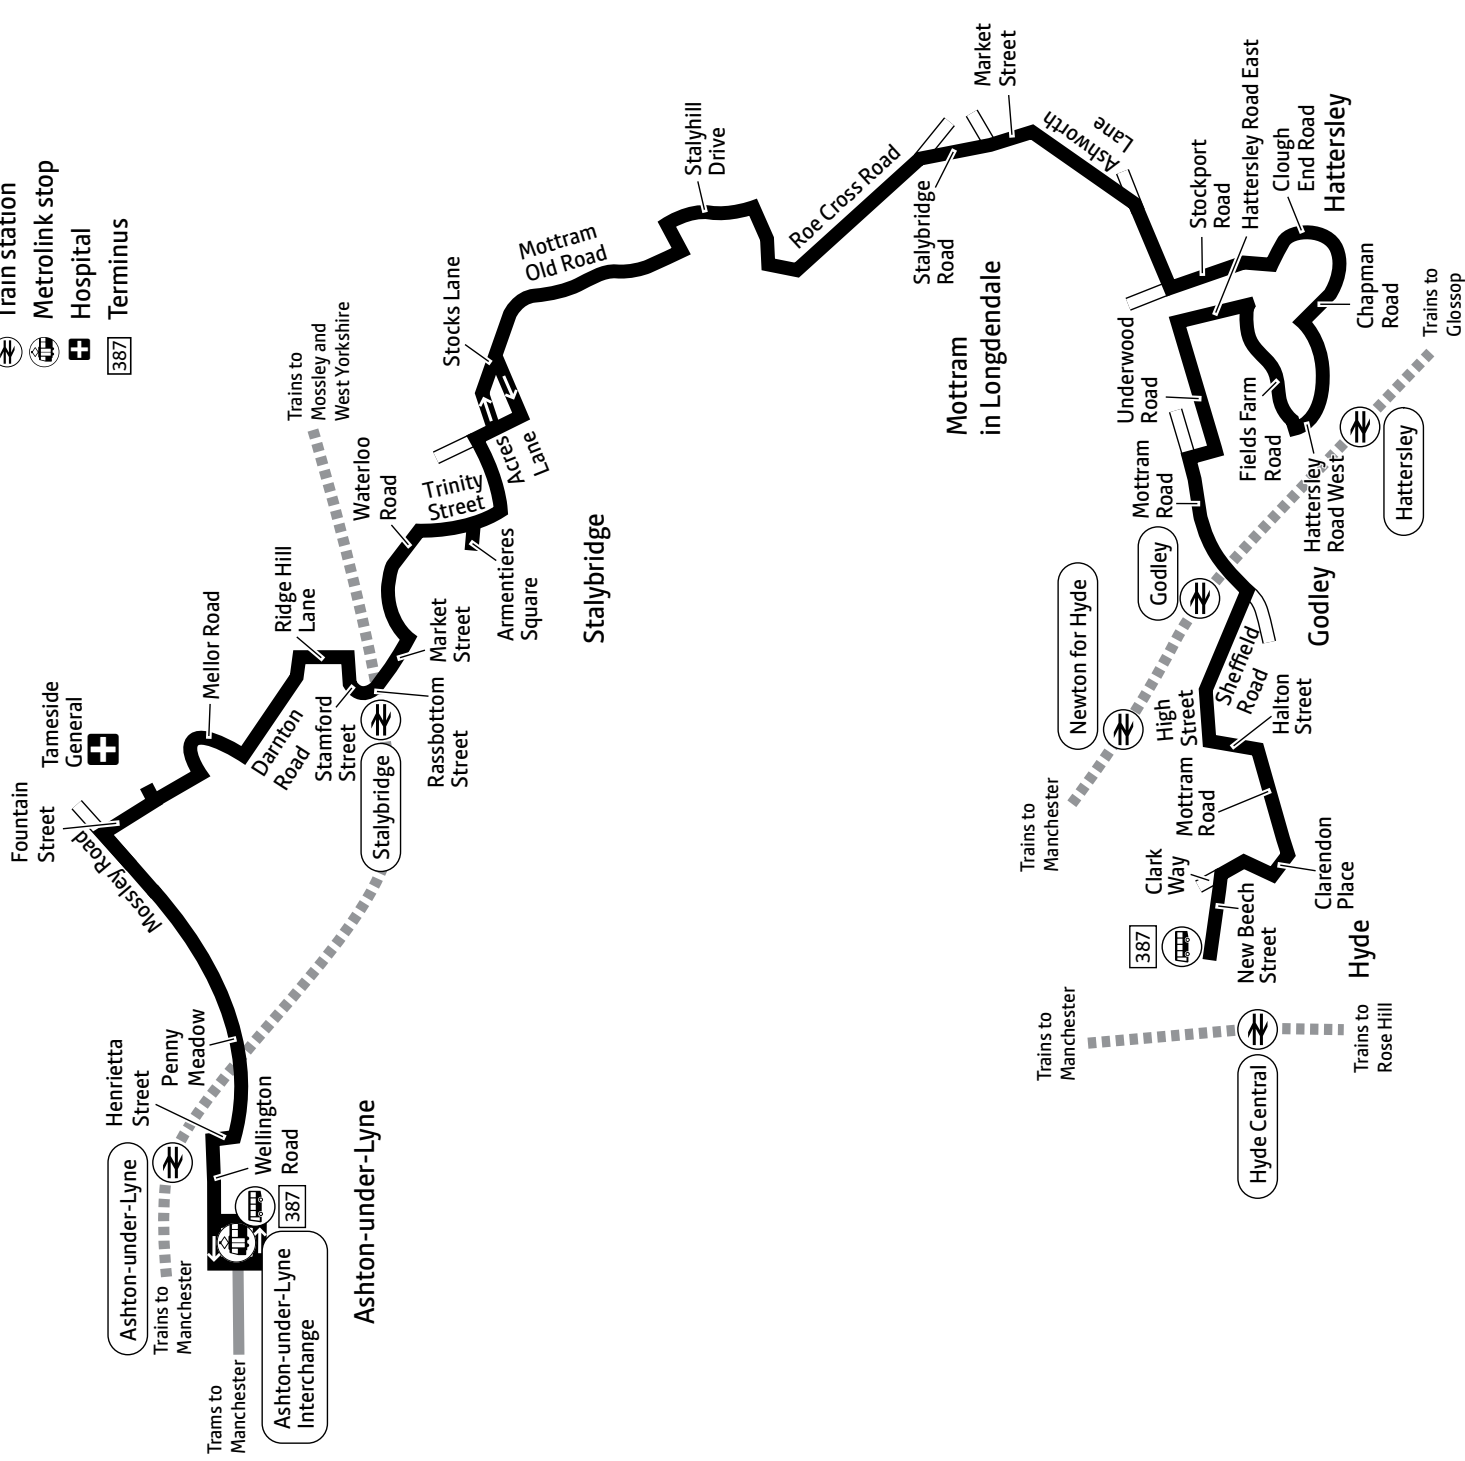

## Key

-  Bus route
-  Train line
-  Tram line
-  Direction of travel
-  Bus station/connection point
-  Train station
-  Metrolink stop
-  Hospital
-  Terminus

Contains Ordnance Survey data © Crown copyright and database right 2010  
 © 0100022610 Transport for Greater Manchester 2020  
 Transport for Greater Manchester uses reasonable endeavours to check the accuracy of information published and to publish changes to information in a timely manner. In no event will Transport for Greater Manchester be liable for any loss that may arise from this information being inaccurate.