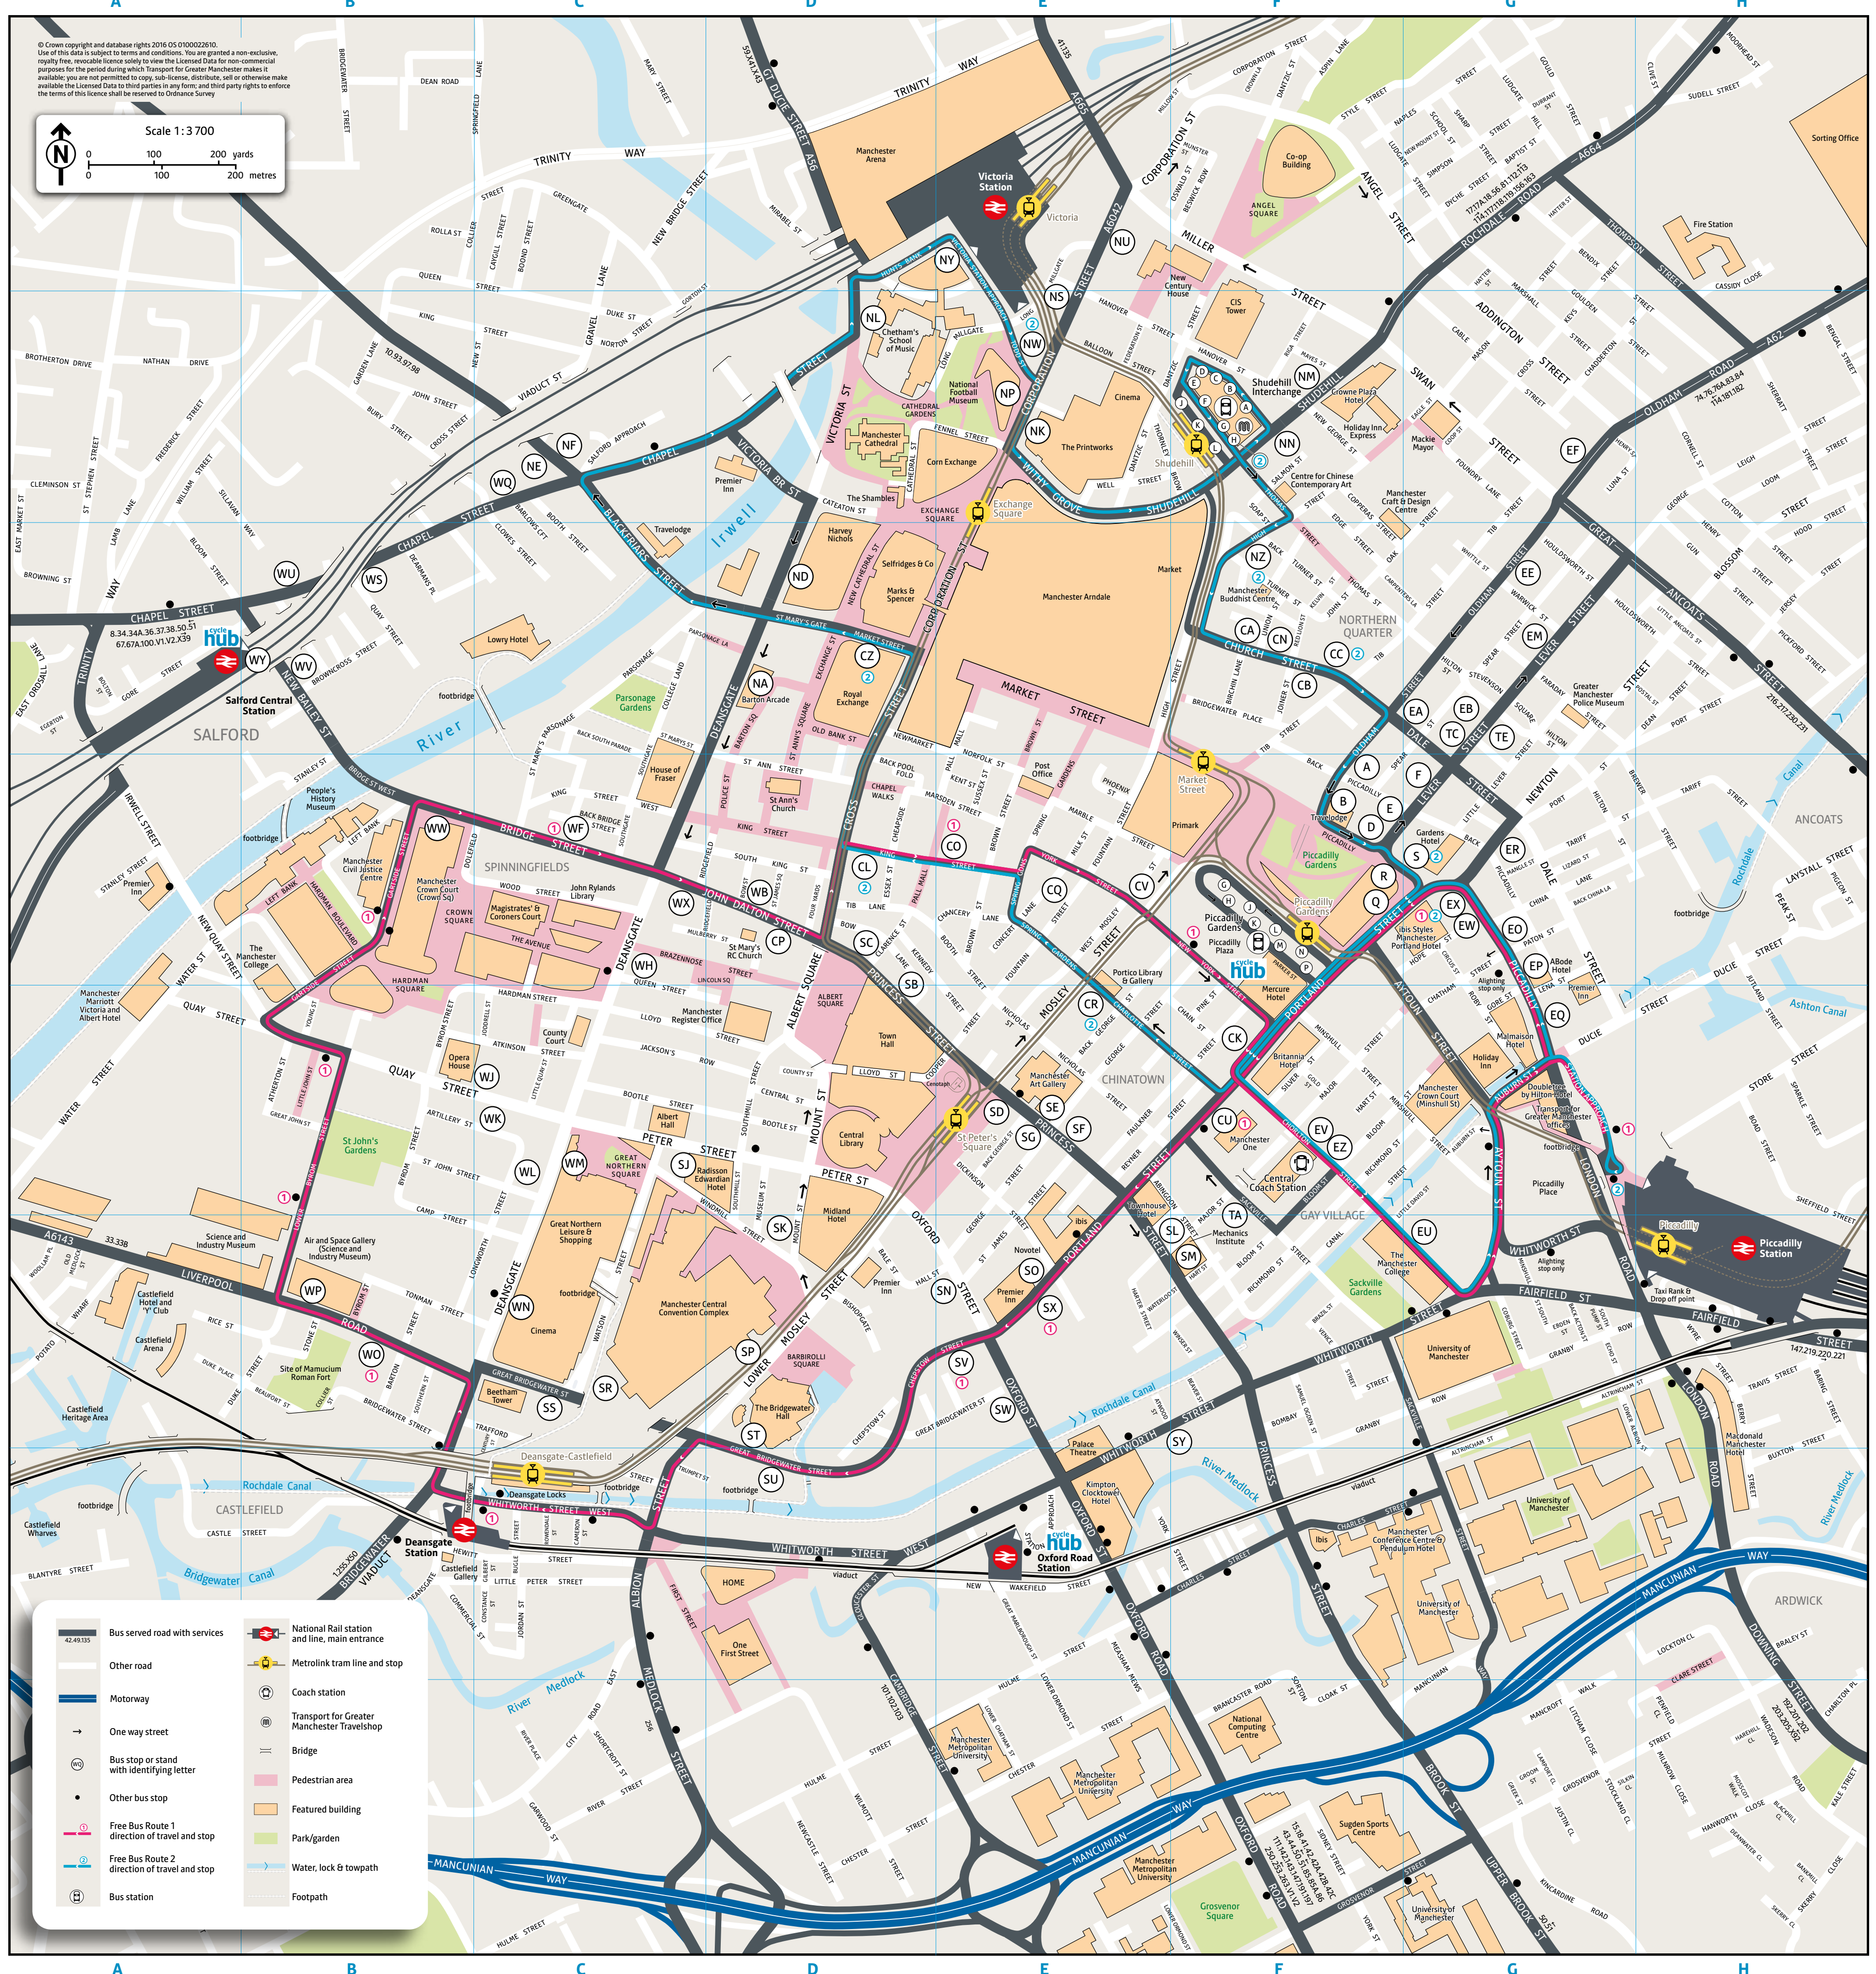

Bus served road with services		National Rail station and line, main entrance
	Other road		MetroLink tram line and stop
	Motorway		Coach station
	One way street		Transport for Greater Manchester Travelshop
	Bus stop or stand with identifying letter		Pedestrian area
	Other bus stop		Featured building
	Free Bus Route 1 direction of travel and stop		Park/garden
	Free Bus Route 2 direction of travel and stop		Water, lock & towpath
	Bus station		Footpath