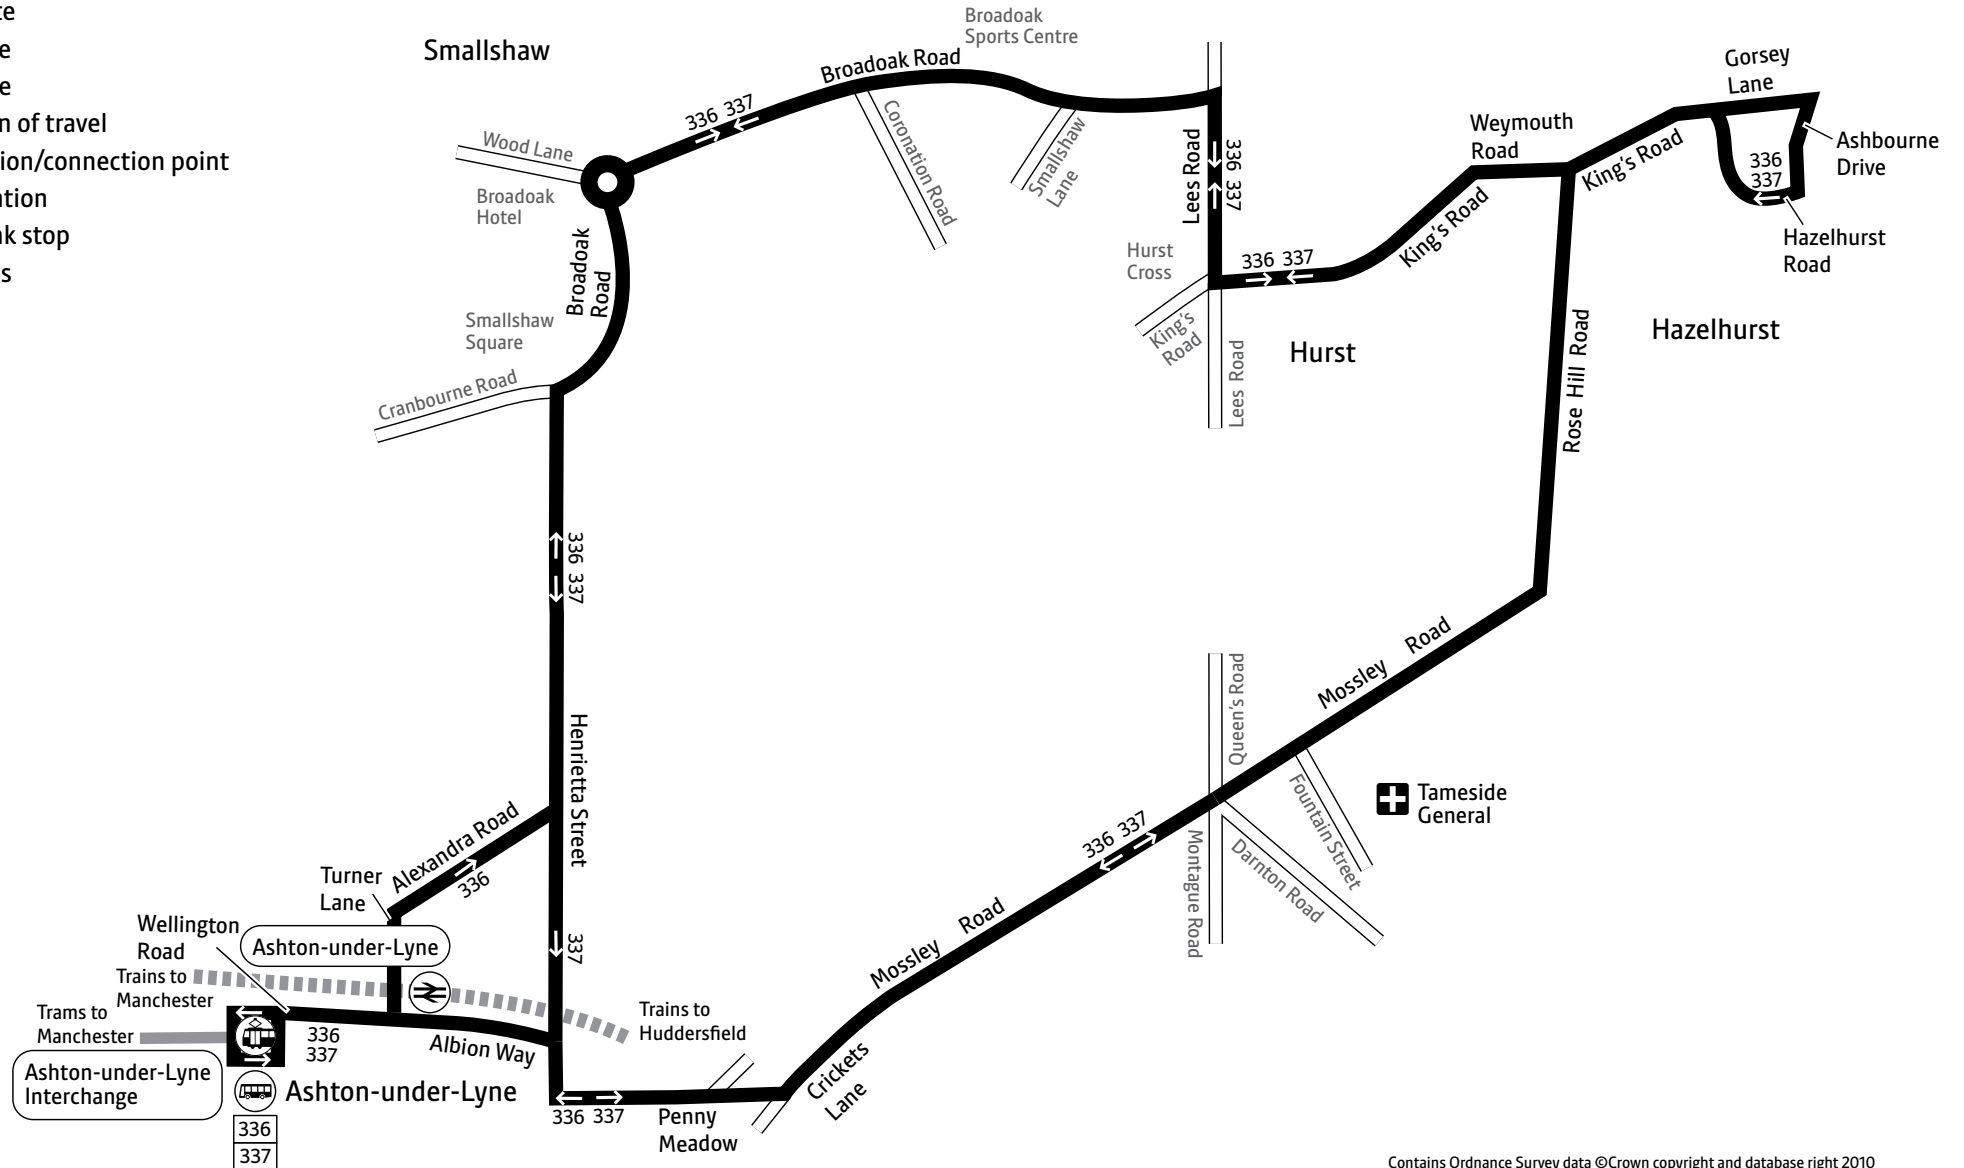

336 337

Key

- Bus route
- Train line
- Tram line
- Direction of travel
- Bus station/connection point
- Train station
- Metrolink stop
- Terminus

Contains Ordnance Survey data ©Crown copyright and database right 2010
©0100022610 Transport for Greater Manchester 2021
Transport for Greater Manchester uses reasonable endeavours to check the accuracy of information published and to publish changes to information in a timely manner. In no event will Transport for Greater Manchester be liable for any loss that may arise from this information being inaccurate.