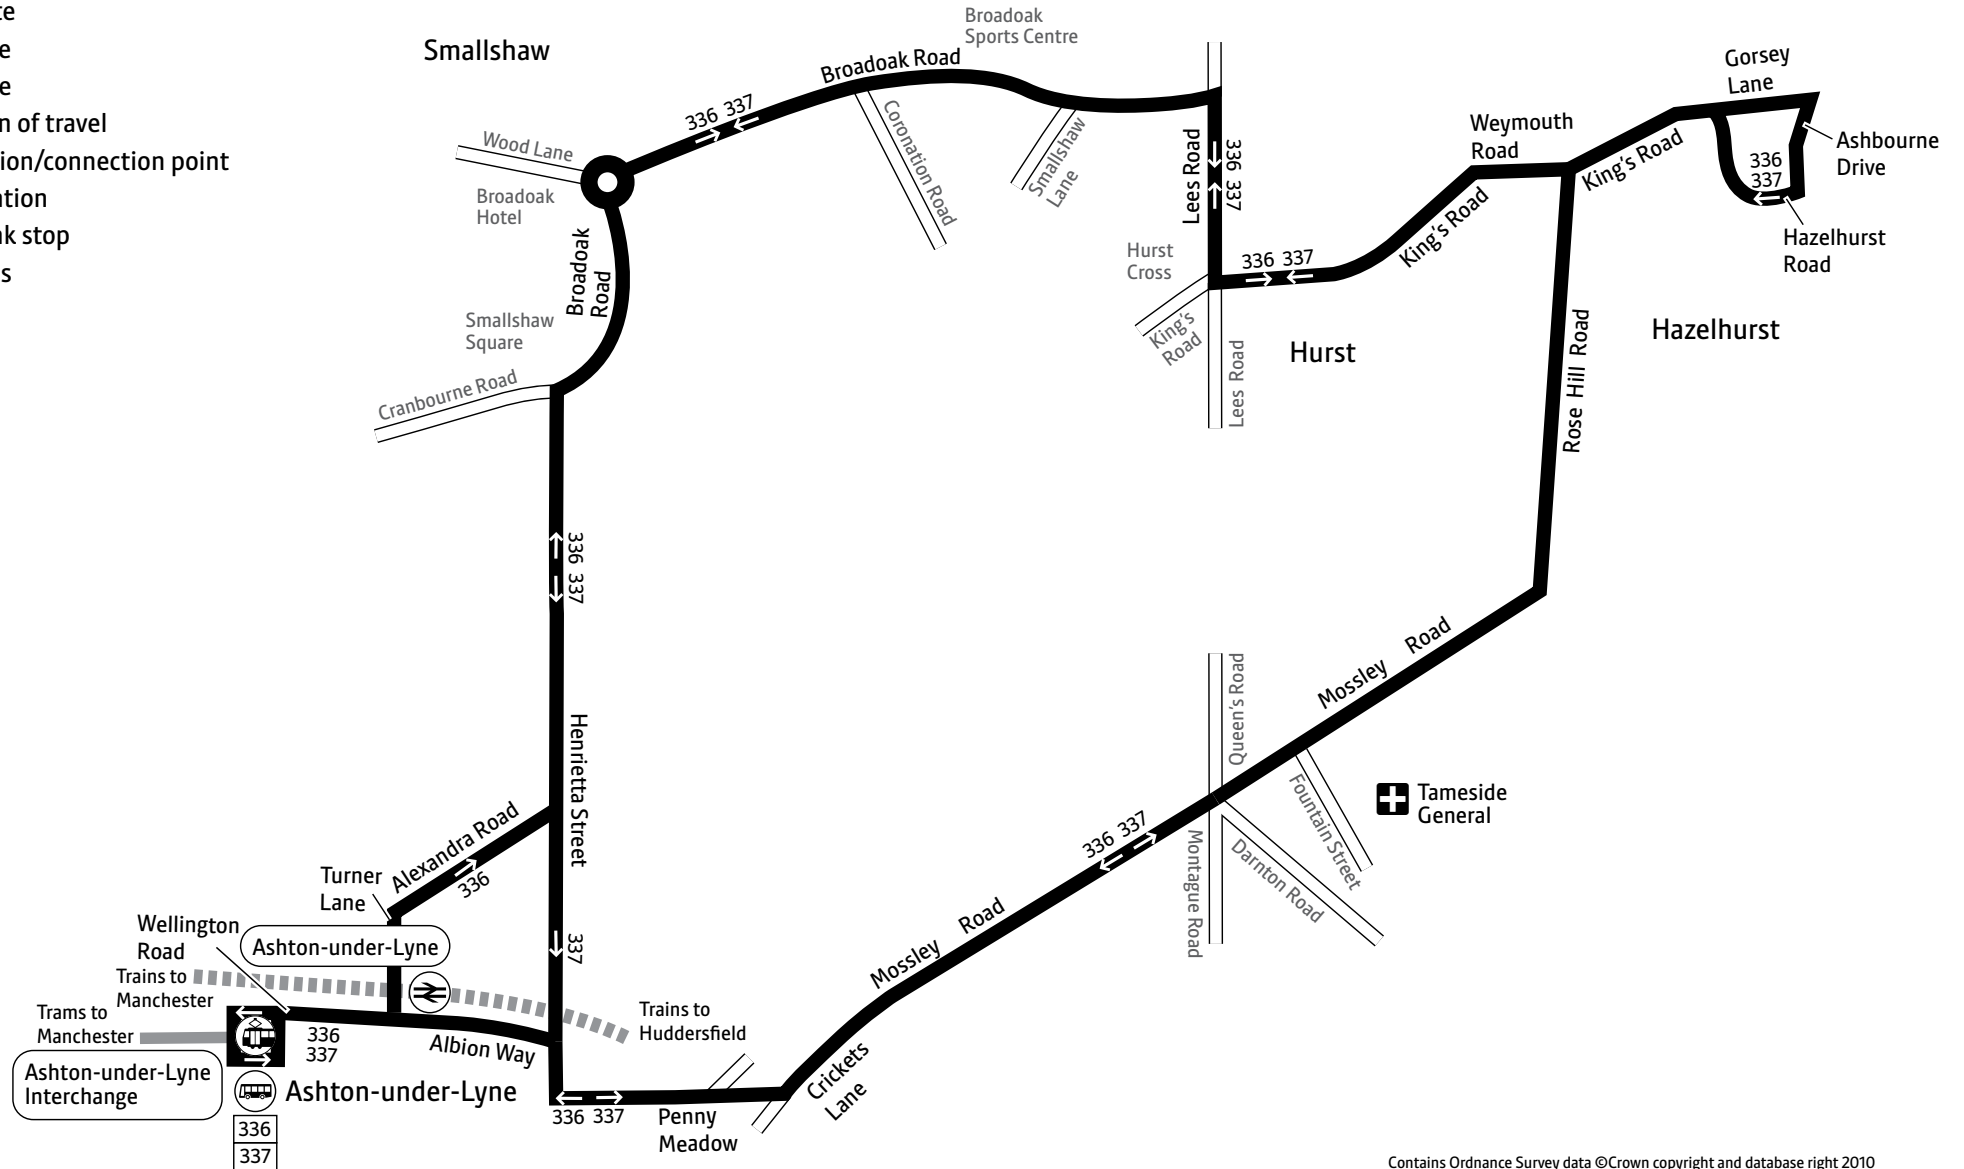

336 337

Key

- Bus route
- Train line
- Tram line
- Direction of travel
- Bus station/connection point
- Train station
- Metrolink stop
- Terminus

Contains Ordnance Survey data ©Crown copyright and database right 2010
©0100022610 Transport for Greater Manchester 2022
Transport for Greater Manchester uses reasonable endeavours to check the accuracy of information published and to publish changes to information in a timely manner. In no event will Transport for Greater Manchester be liable for any loss that may arise from this information being inaccurate.