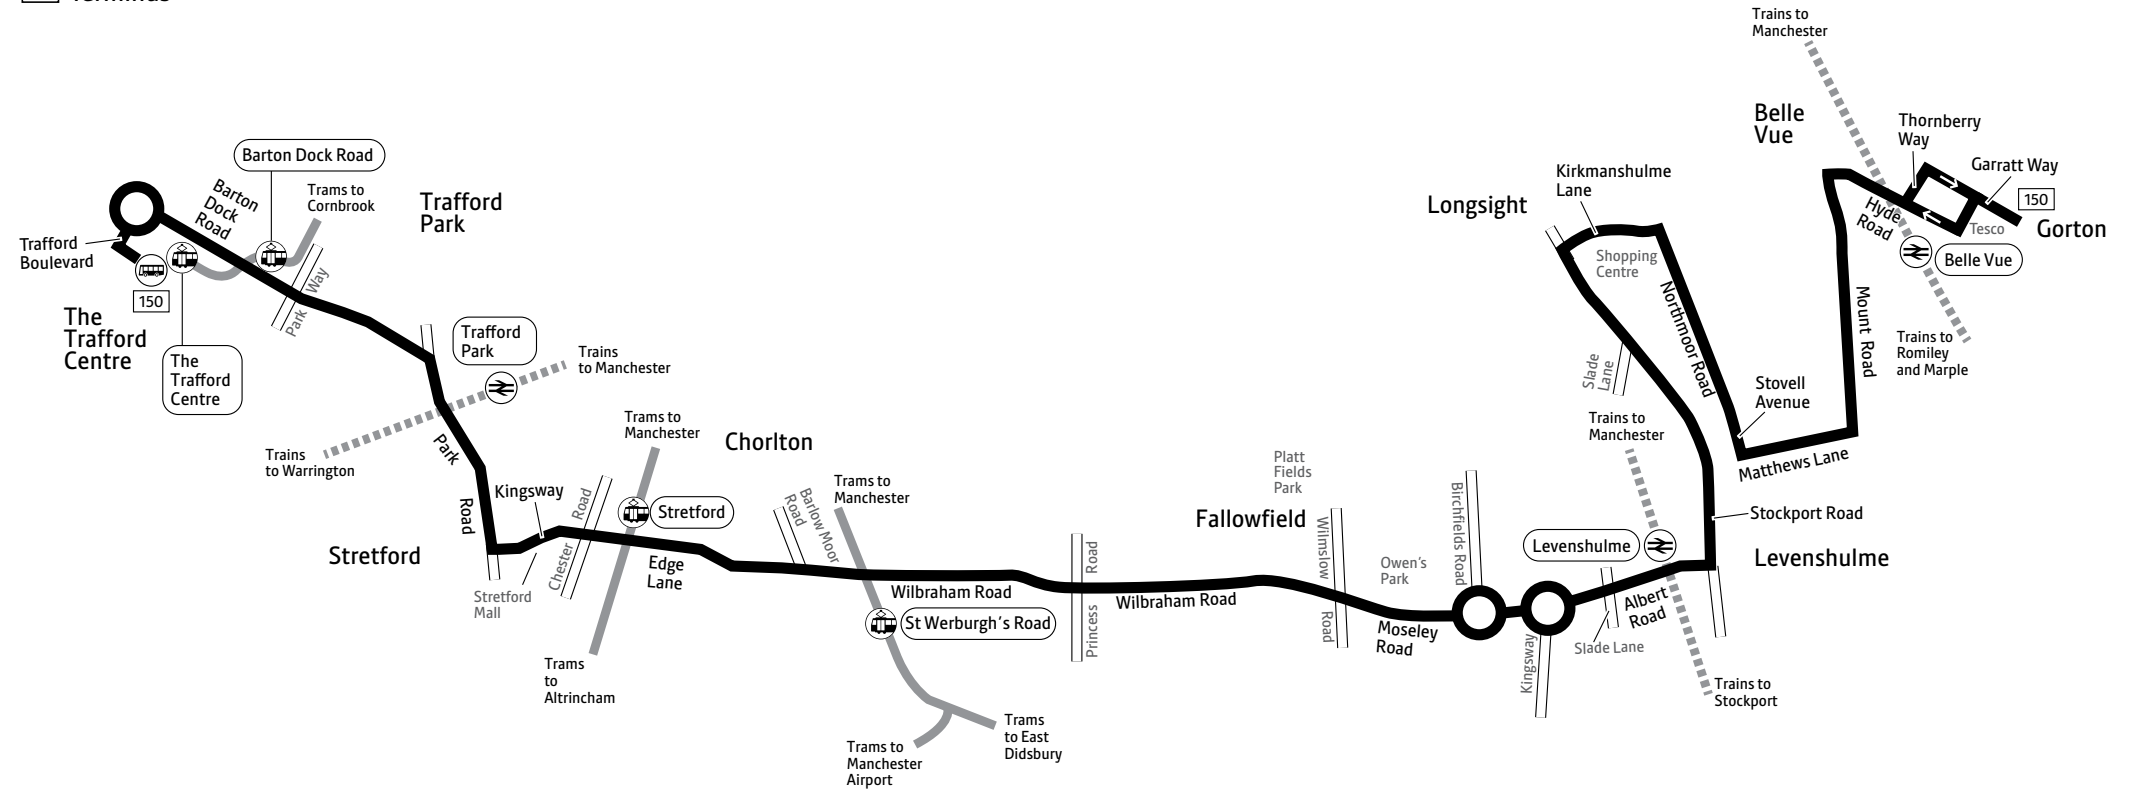

150

Key

- Bus route
- Train line
- Tram line
- Direction of travel
- Bus station/connection point
- Train station
- Metrolink stop
- Terminus

Contains Ordnance Survey data ©Crown copyright and database right 2010
©0100022610 Transport for Greater Manchester 2022
Transport for Greater Manchester uses reasonable endeavours to check the accuracy of information published and to publish changes to information in a timely manner. In no event will Transport for Greater Manchester be liable for any loss that may arise from this information being inaccurate.