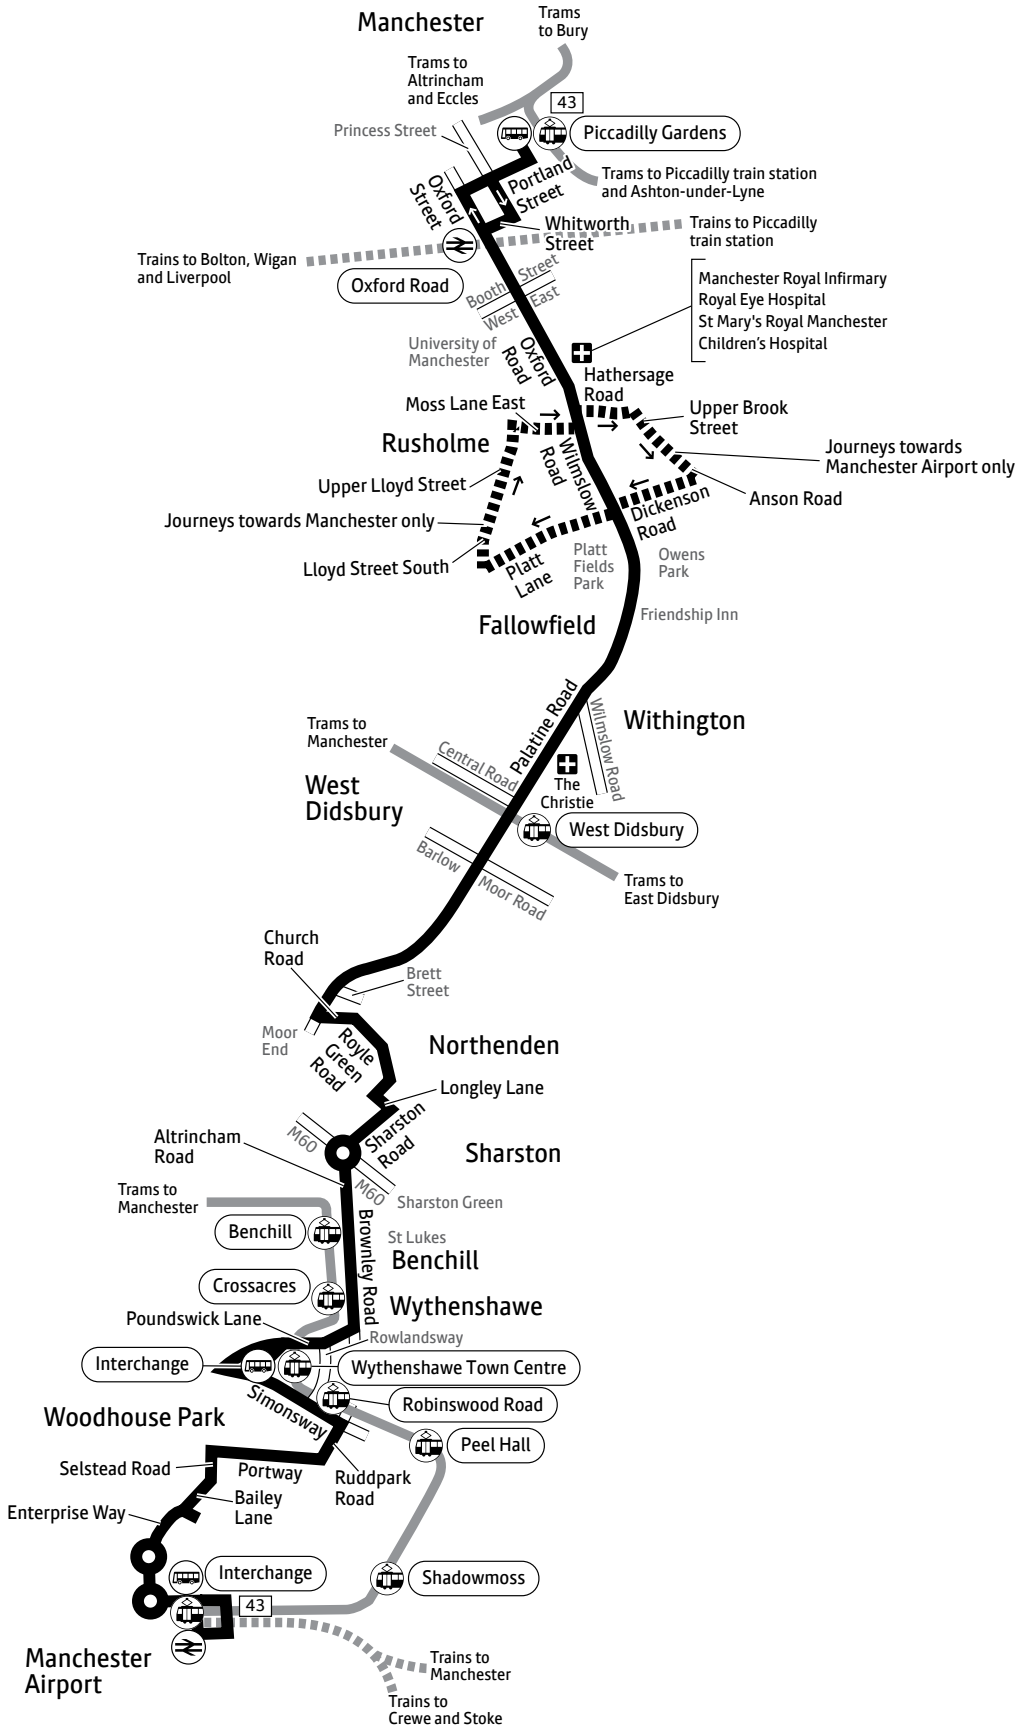

Key

- Bus route
- Friday and Saturday nights from 2000 until 0100
- Train line
- Tram line
- Direction of travel
- Bus station/connection point
- Train station
- Metrolink stop
- Hospital
- Terminus