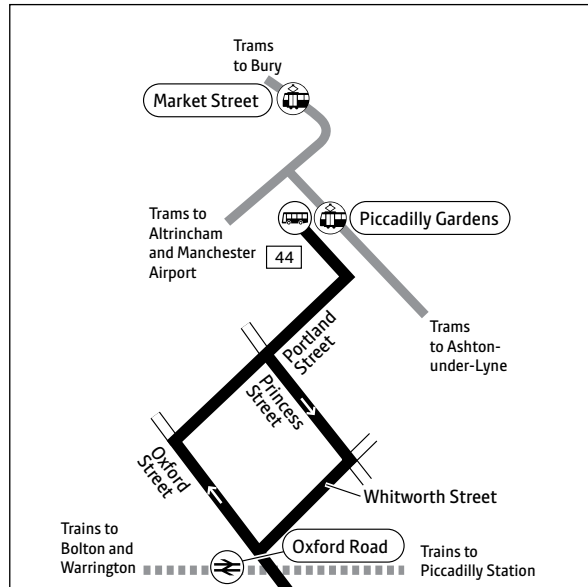

Key

- Bus route
- Hail and ride: passengers can get on or off the bus wherever it is safe
- Train line
- Tram line
- Direction of travel
- Bus station/connection point
- Train station
- Metrolink stop
- Hospital
- Terminus

Route in Manchester city centre