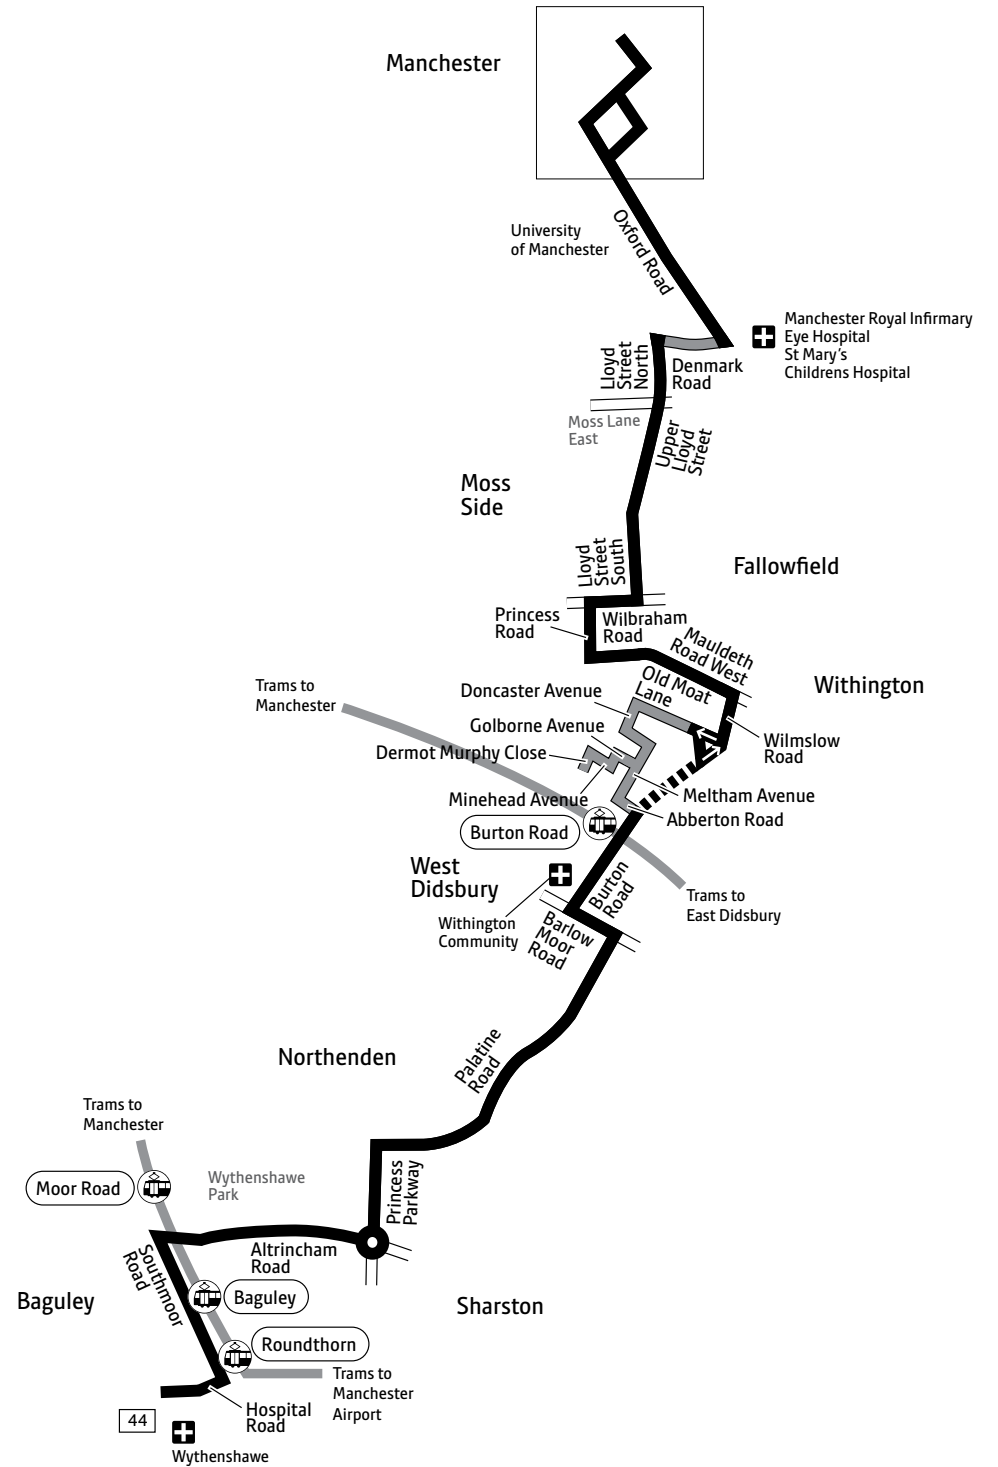

Manchester