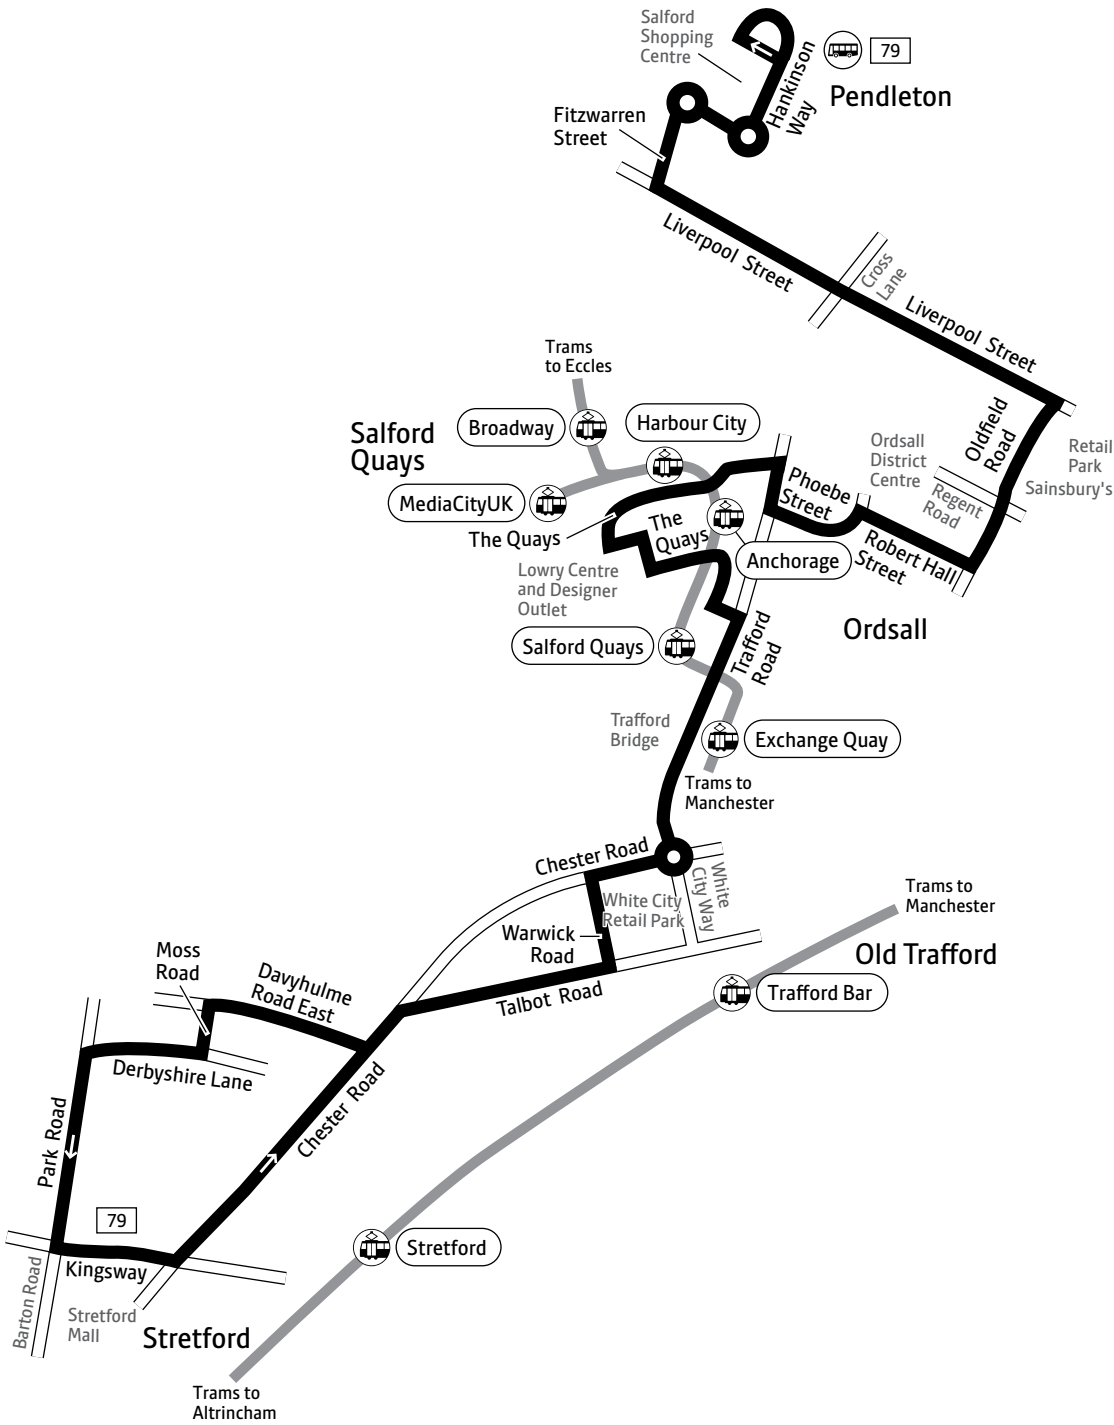

Key

- Bus route
- Tram line
- Direction of travel
- Bus station/connection point
- Metrolink stop
- Terminus