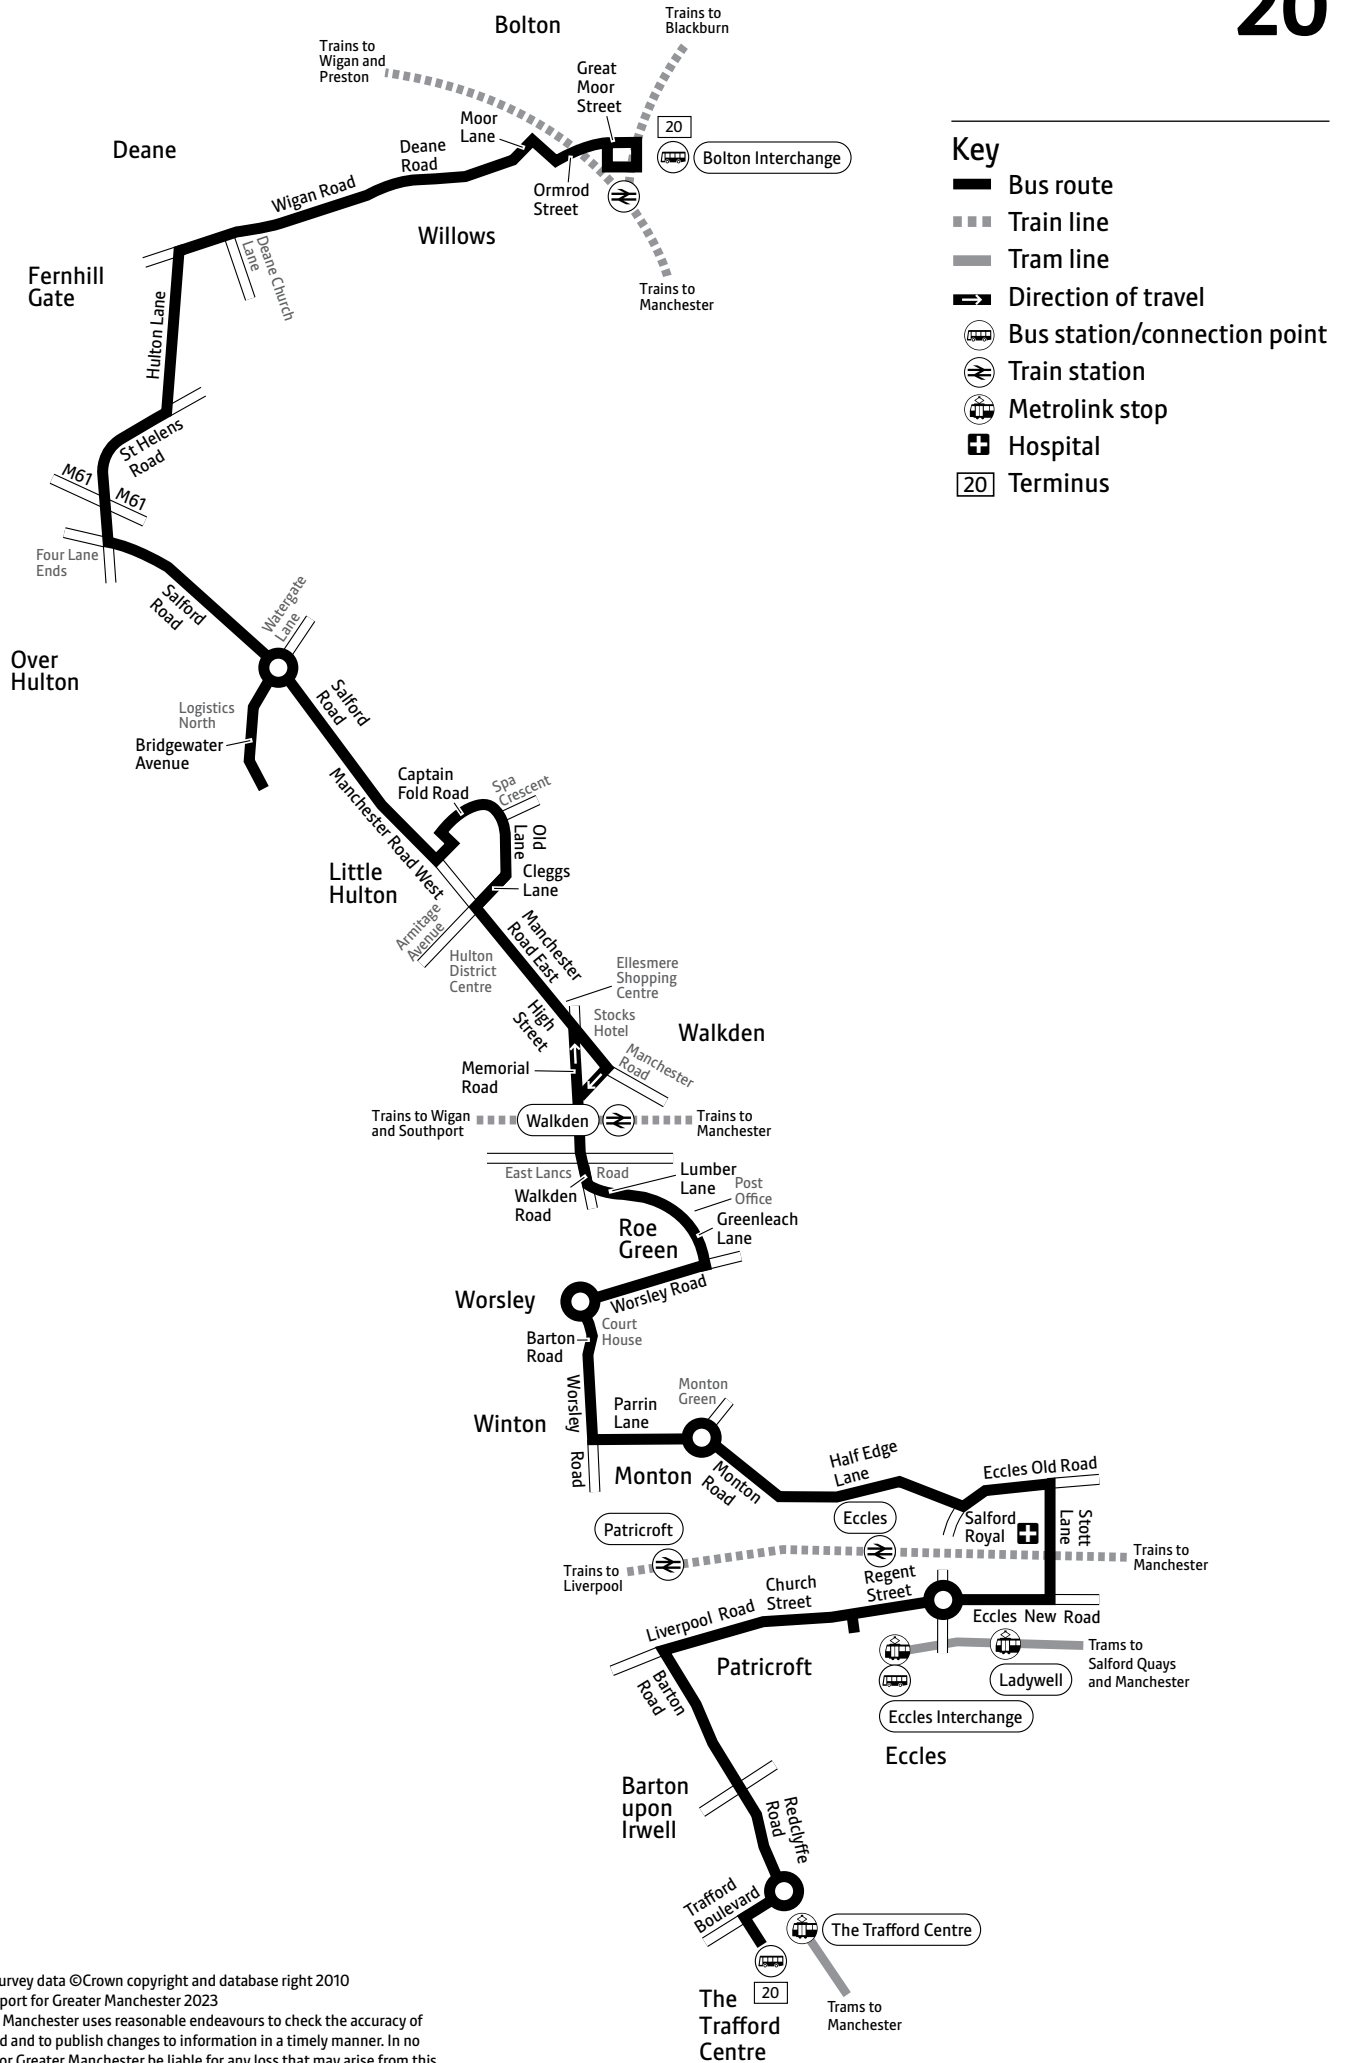

Contains Ordnance Survey data ©Crown copyright and database right 2010
©0100022610 Transport for Greater Manchester 2023
Transport for Greater Manchester uses reasonable endeavours to check the accuracy of information published and to publish changes to information in a timely manner. In no event will Transport for Greater Manchester be liable for any loss that may arise from this information being inaccurate.