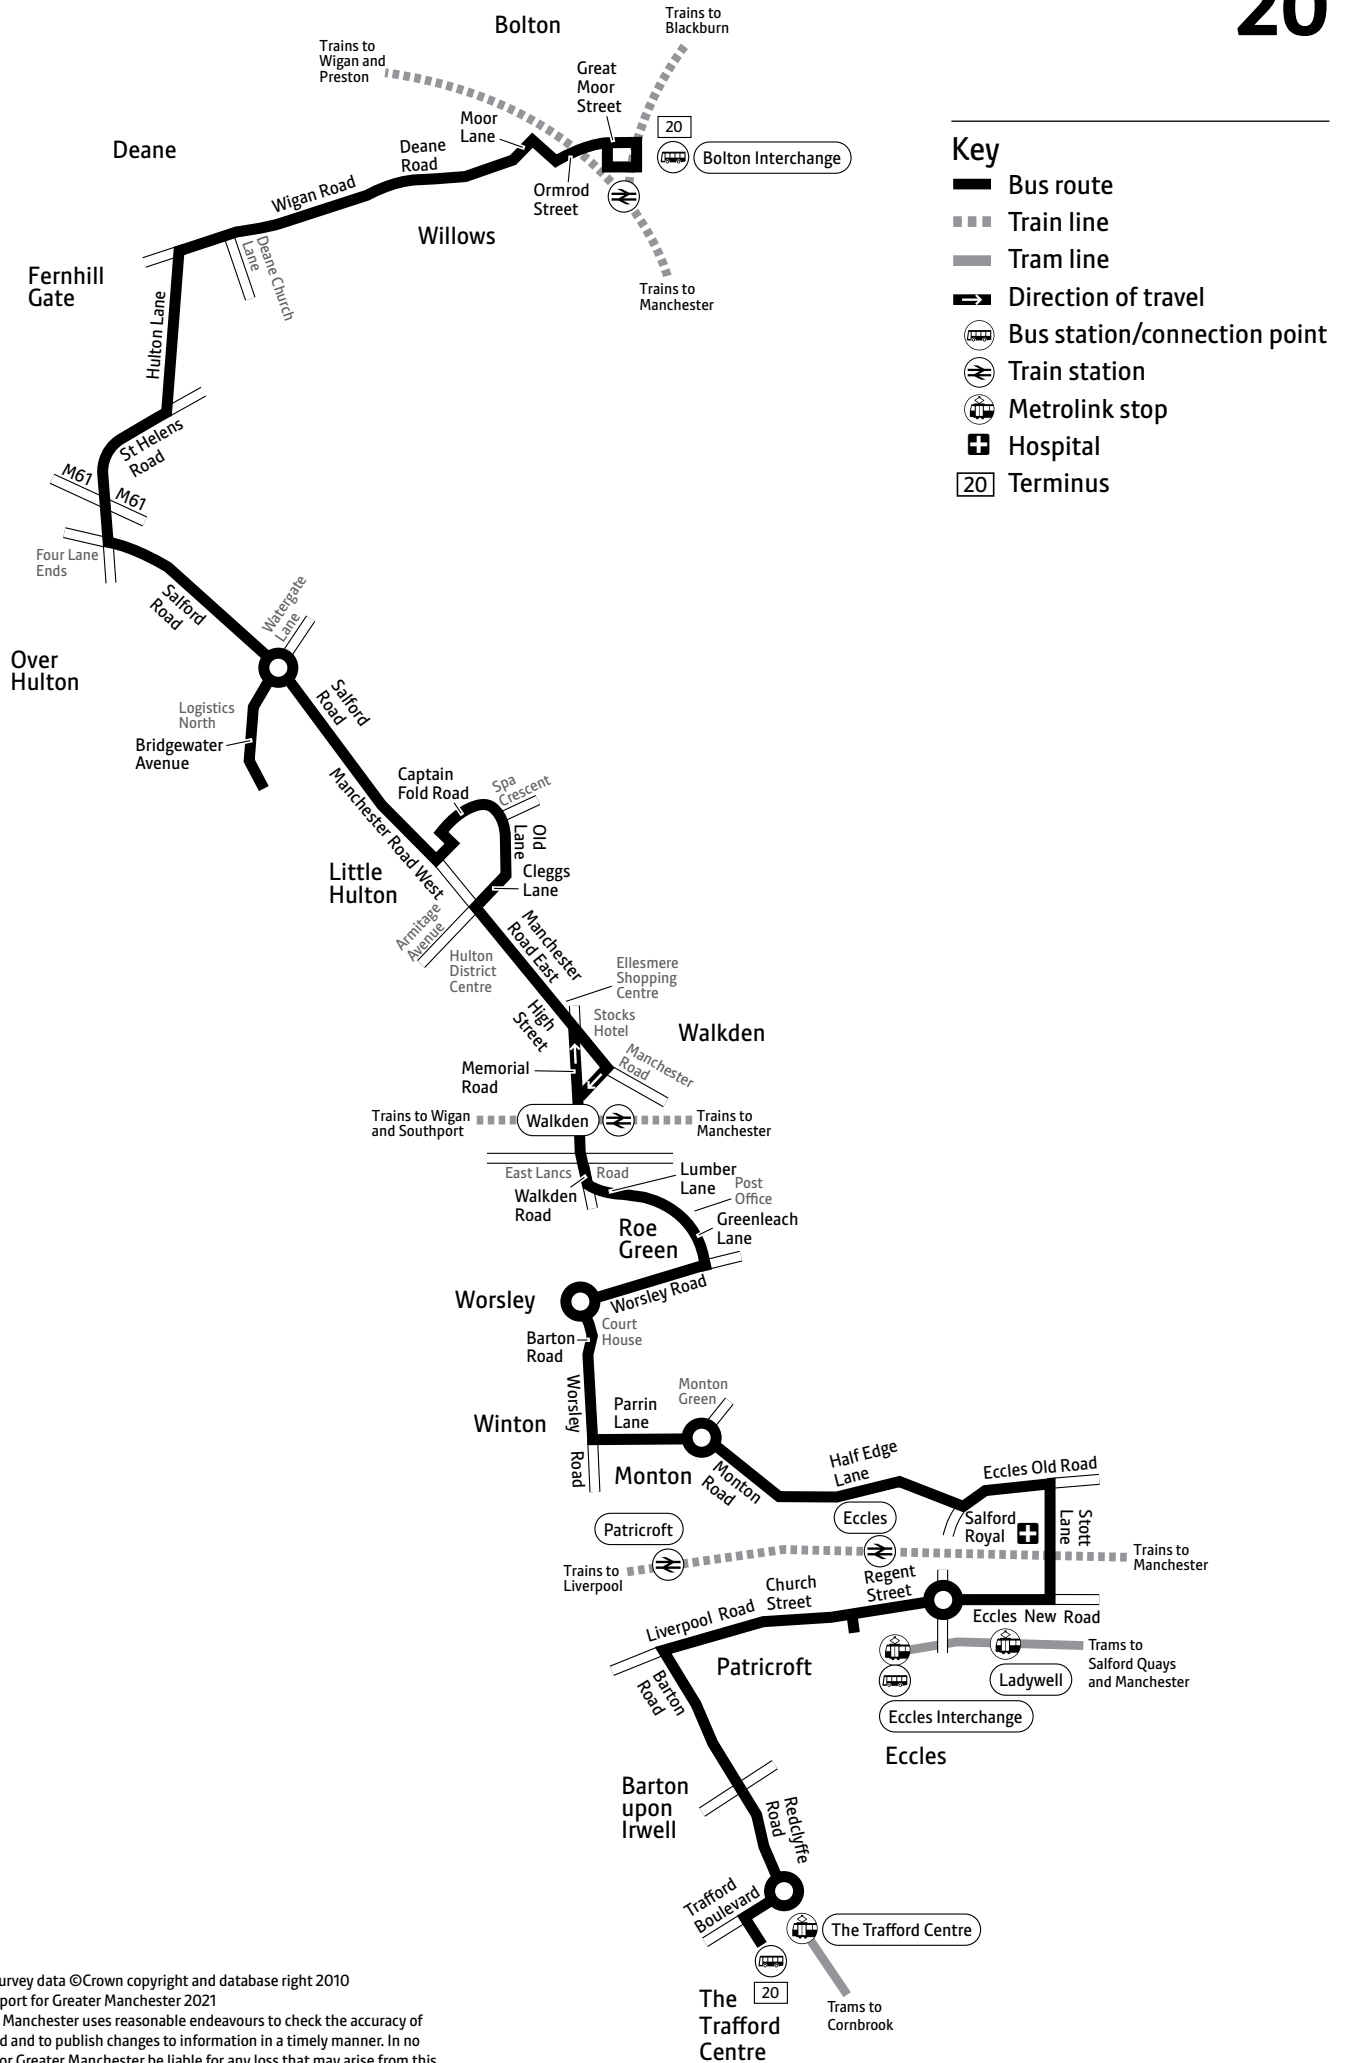

Contains Ordnance Survey data ©Crown copyright and database right 2010
©0100022610 Transport for Greater Manchester 2021
Transport for Greater Manchester uses reasonable endeavours to check the accuracy of information published and to publish changes to information in a timely manner. In no event will Transport for Greater Manchester be liable for any loss that may arise from this information being inaccurate.