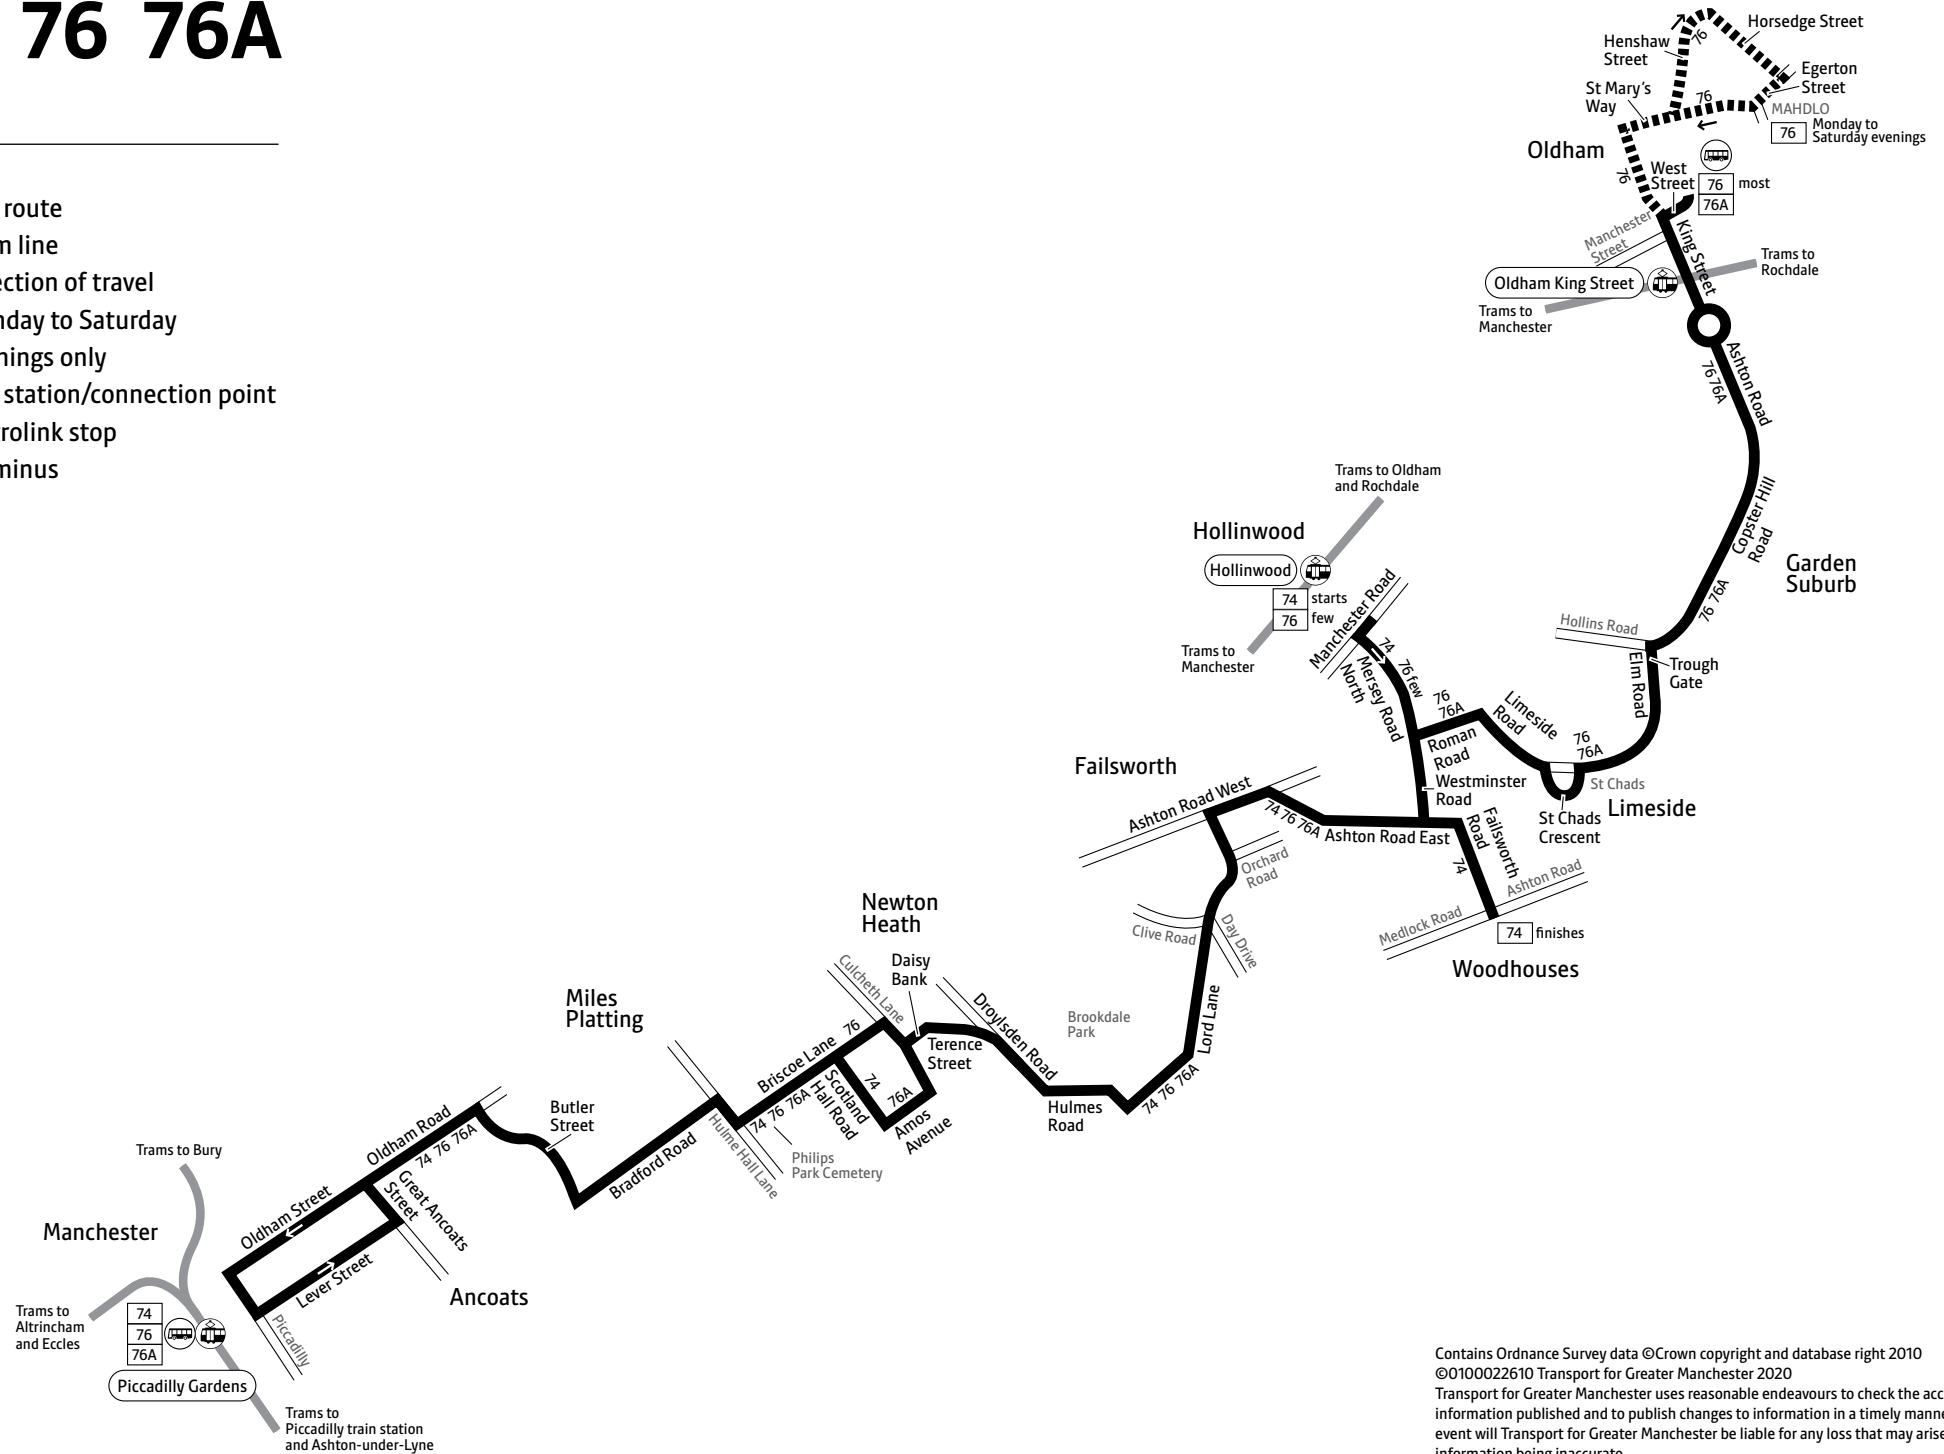

 – All bus 74, 76 and 76A journeys are run using easy access buses. See inside front cover of this leaflet for details

74 76 76A

Key

-  Bus route
-  Tram line
-  Direction of travel
-  Monday to Saturday evenings only
-  Bus station/connection point
-  Metrolink stop
-  Terminus