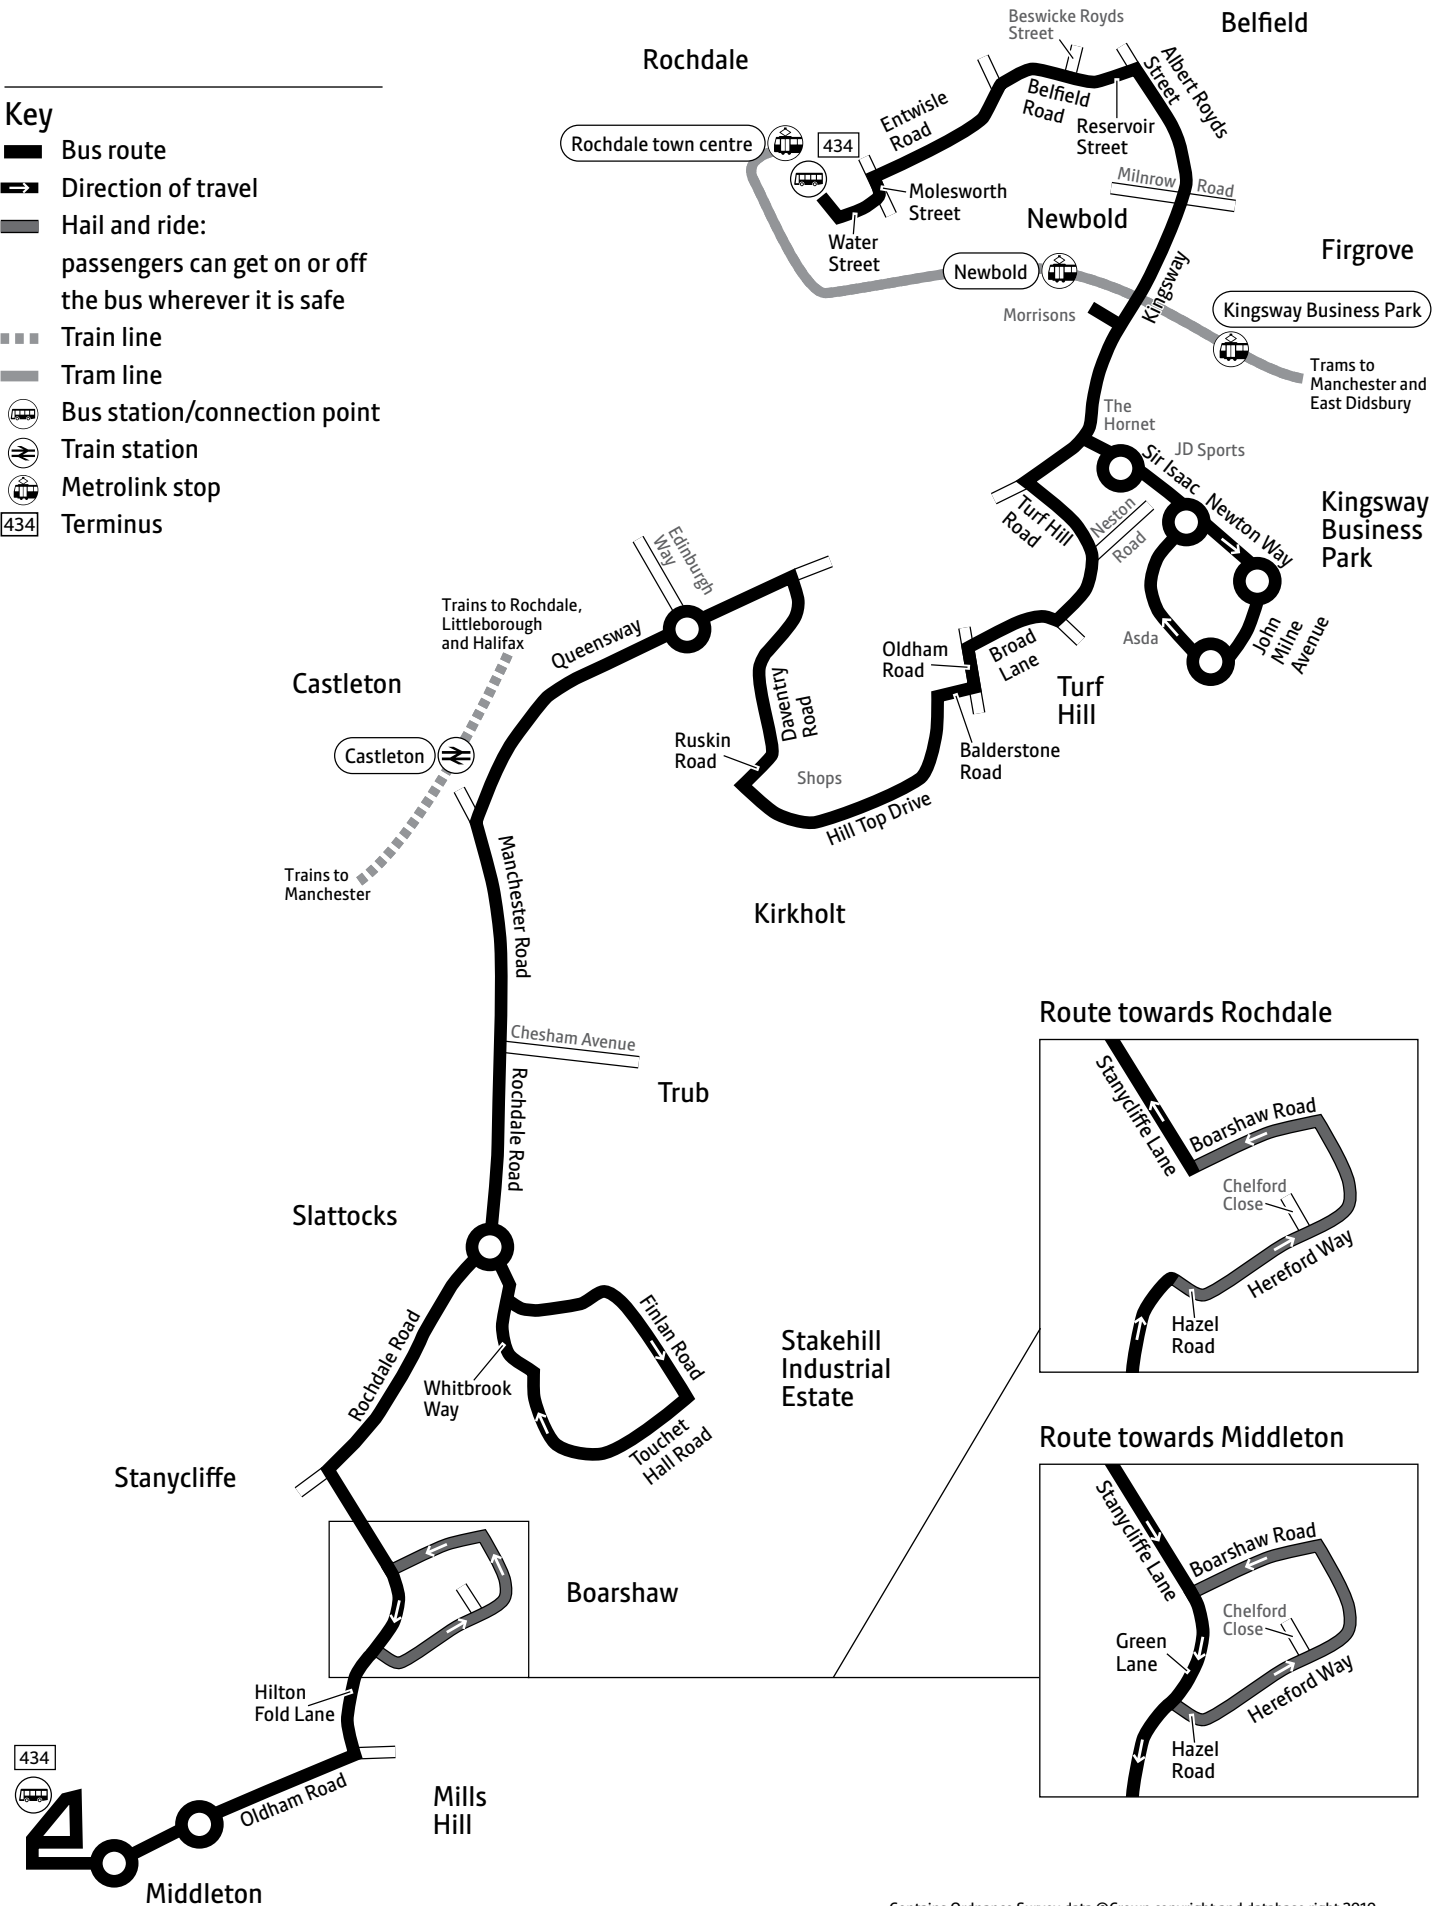

Key

- Bus route
- Direction of travel
- Hail and ride: passengers can get on or off the bus wherever it is safe
- Train line
- Tram line
- Bus station/connection point
- Train station
- Metrolink stop
- Terminus