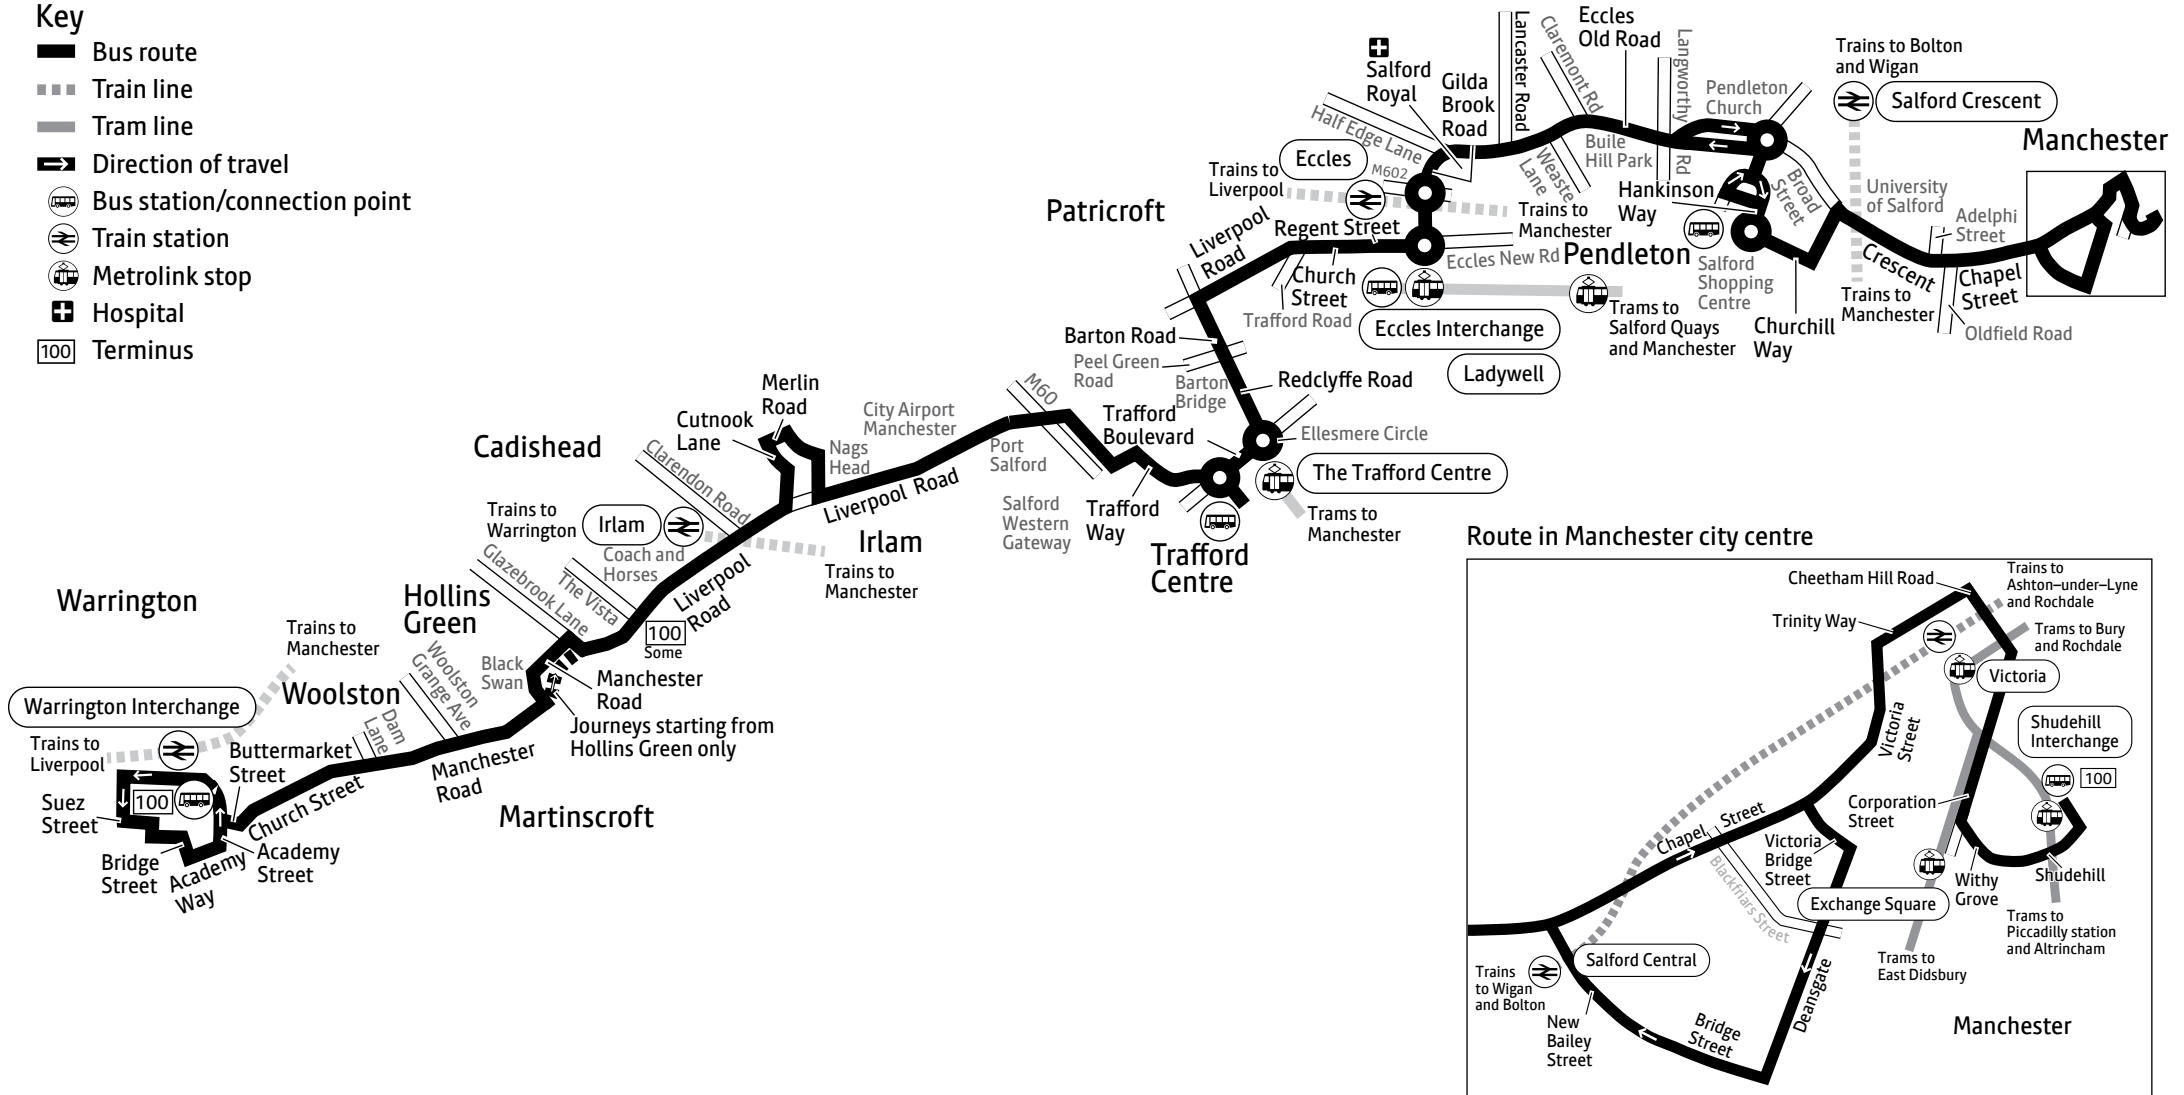

## Sundays and public holidays (except Christmas and New Year period)

Warrington Interchange				1015				1110					10						1510
Woolston, Dam Lane				1027				1123					23						1523
Hollins Green, Black Swan				1039				1135					35					mins	1535
Cadishead, The Vista				1041				1138					then	38				past	1538
Irlam, Merlin Road				1053				1150					at	50				each	1550
Irlam, Addison Road				1059				1156						56				hour	1556
Trafford Centre, Bus Station	0957	1027	1057	1119	1132	1142	1202	1217	1232	1242	1302		17	32	42	02	until	1617	1632
Eccles Interchange	1010	1040	1110	1133	1146	1156	1216	1231	1246	1256	1316		31	46	56	16		1631	1646
Salford Shopping Centre	1022	1053	1123	1146	1159	1209	1229	1244	1259	1309	1329		44	59	09	29		1644	1659
Manchester, Shudehill Interchange	1039	1110	1140	1204	1217	1227	1247	1302	1318	1328	1348		03	18	28	48		1703	1717
Warrington Interchange				1613				1713					1820						1922
Woolston, Dam Lane				1625				1725					1831						1933
Hollins Green, Black Swan				1636				1736					1840						1942
Cadishead, The Vista				1639				1739					1842						1944
Irlam, Merlin Road				1651				1751					1852						1953
Irlam, Addison Road				1656				1756					1857						1958
Trafford Centre, Bus Station	1642	1702	1717	1732	1742	1802	1817	1832	1842	1911	1940	2010	2040	and				0010	
Eccles Interchange	1656	1716	1731	1746	1756	1816	1831	1846	1856	1922	1951	2021	2051	every				0021	
Salford Shopping Centre	1709	1729	1744	1759	1809	1829	1845	1859	1909	1935	2003	2033	2103	30 mins				0033	
Manchester, Shudehill Interchange	1727	1747	1802	1817	1827	1847	1903	1917	1927	1953	2017	2047	2117	until				0047	

## Key

-  Bus route
-  Train line
-  Tram line
-  Direction of travel
-  Bus station/connection point
-  Train station
-  Metrolink stop
-  Hospital
-  Terminus