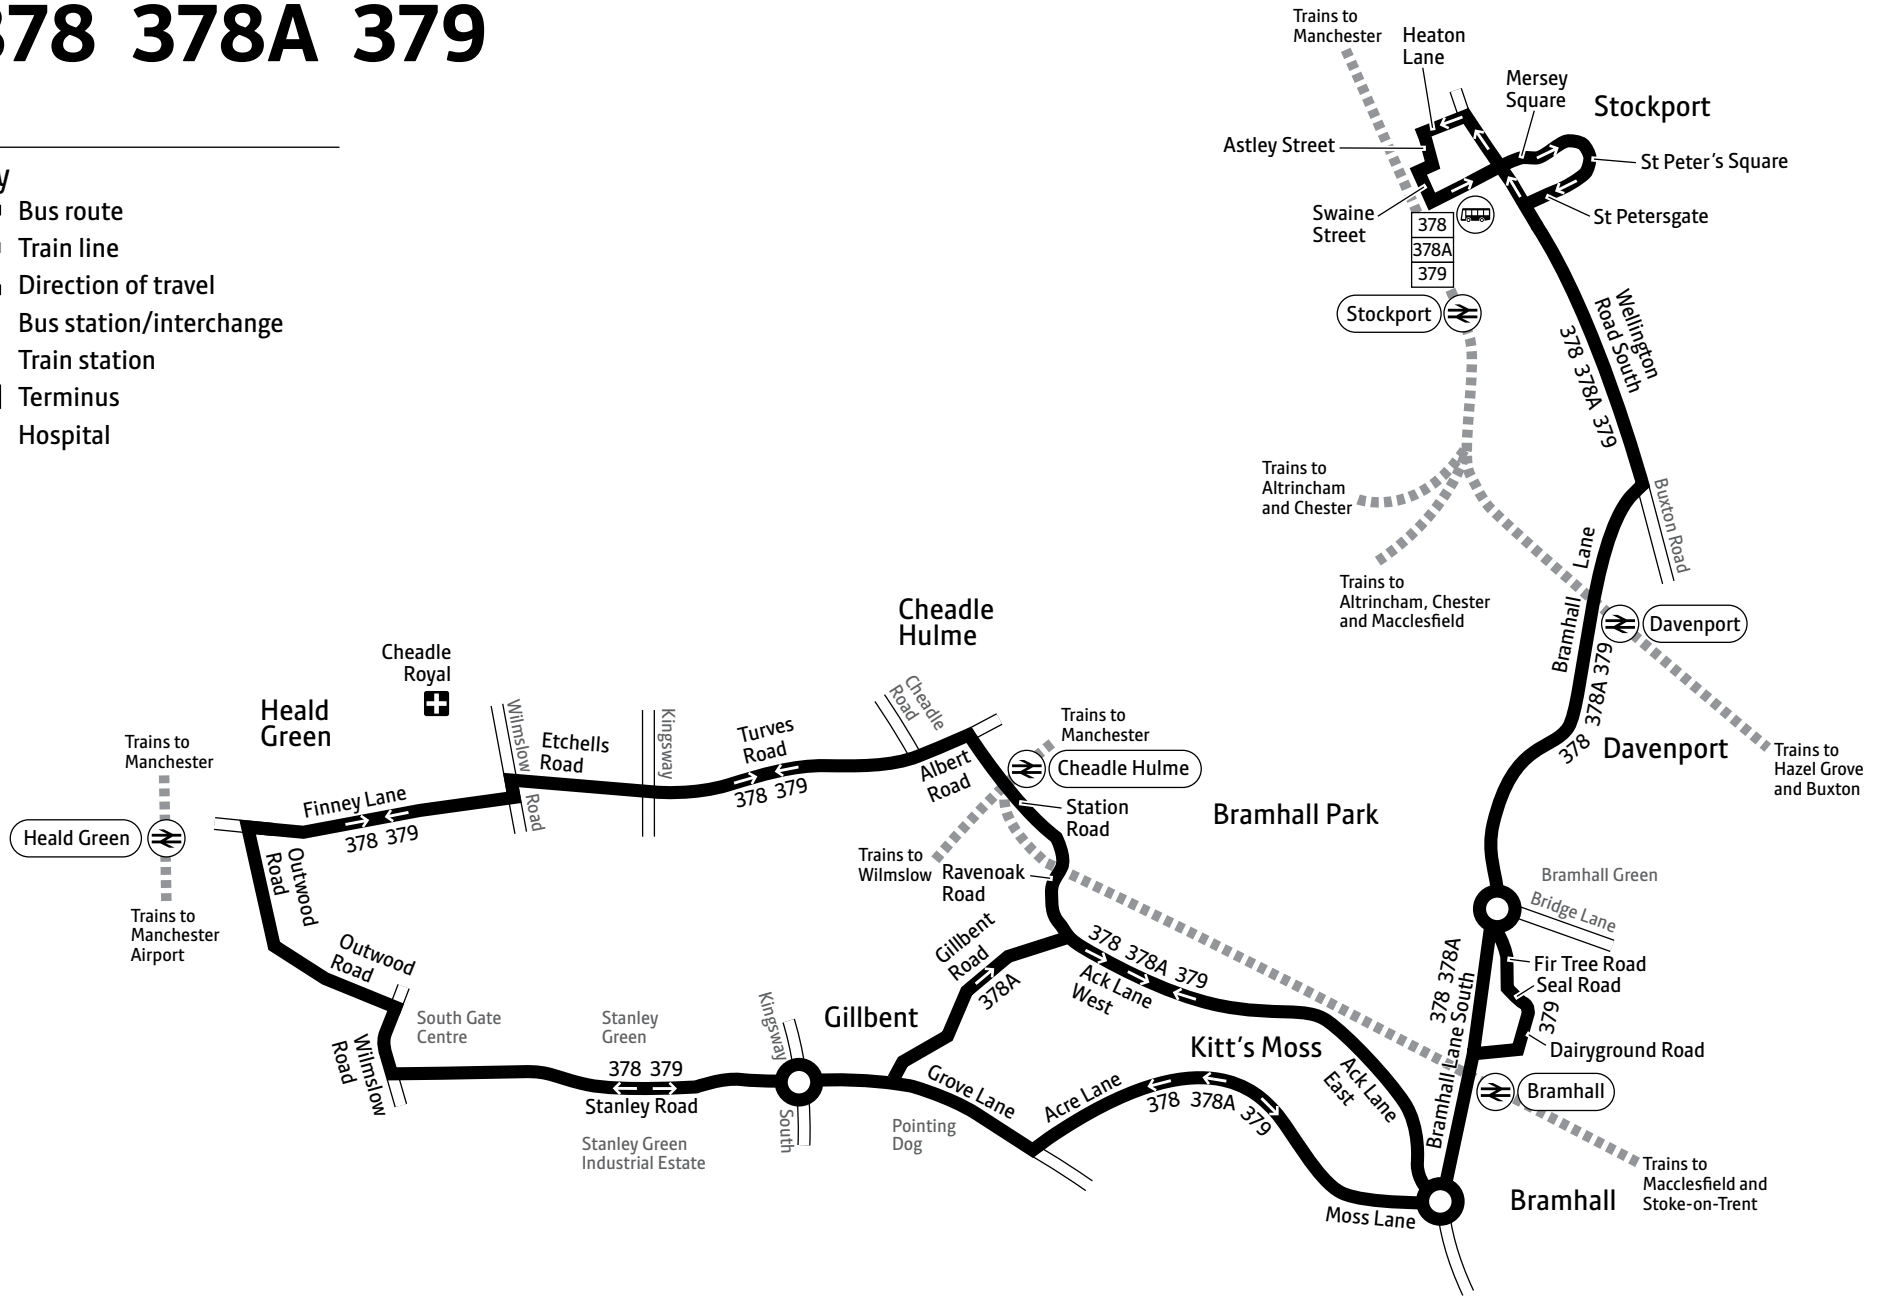

Stockport Interchange

Mon to Fri 7am to 5.30pm

Saturday 8am to 5.30pm

Sunday* Closed

*Including public holidays

378 378A 379

Key

-  Bus route
-  Train line
-  Direction of travel
-  Bus station/interchange
-  Train station
-  Terminus
-  Hospital

Sundays and public holidays a

	378A	378A	378A	378A		
Stockport Interchange	0930	1730	1830	2230		
Davenport, Train Station	0939	1739	1839	2239		
Bramhall Green	0944	1744	1844	2244		
Bramhall, NatWest Bank	0949	and	1749	1849	and	2249
Grove Lane, Pointing Dog	0954	every	1754	1854	every	2254
Gillbent, St James' Way		hour			hour	
Heald Green, Griffin Hotel		until			until	
Bramhall, NatWest Bank	1005	1805	1905	2305		
Bramhall Green	1011	1811	1911	2311		
Davenport, Train Station	1016	1816	1916	2316		
Stockport Interchange	1025	1825	1925	2325		