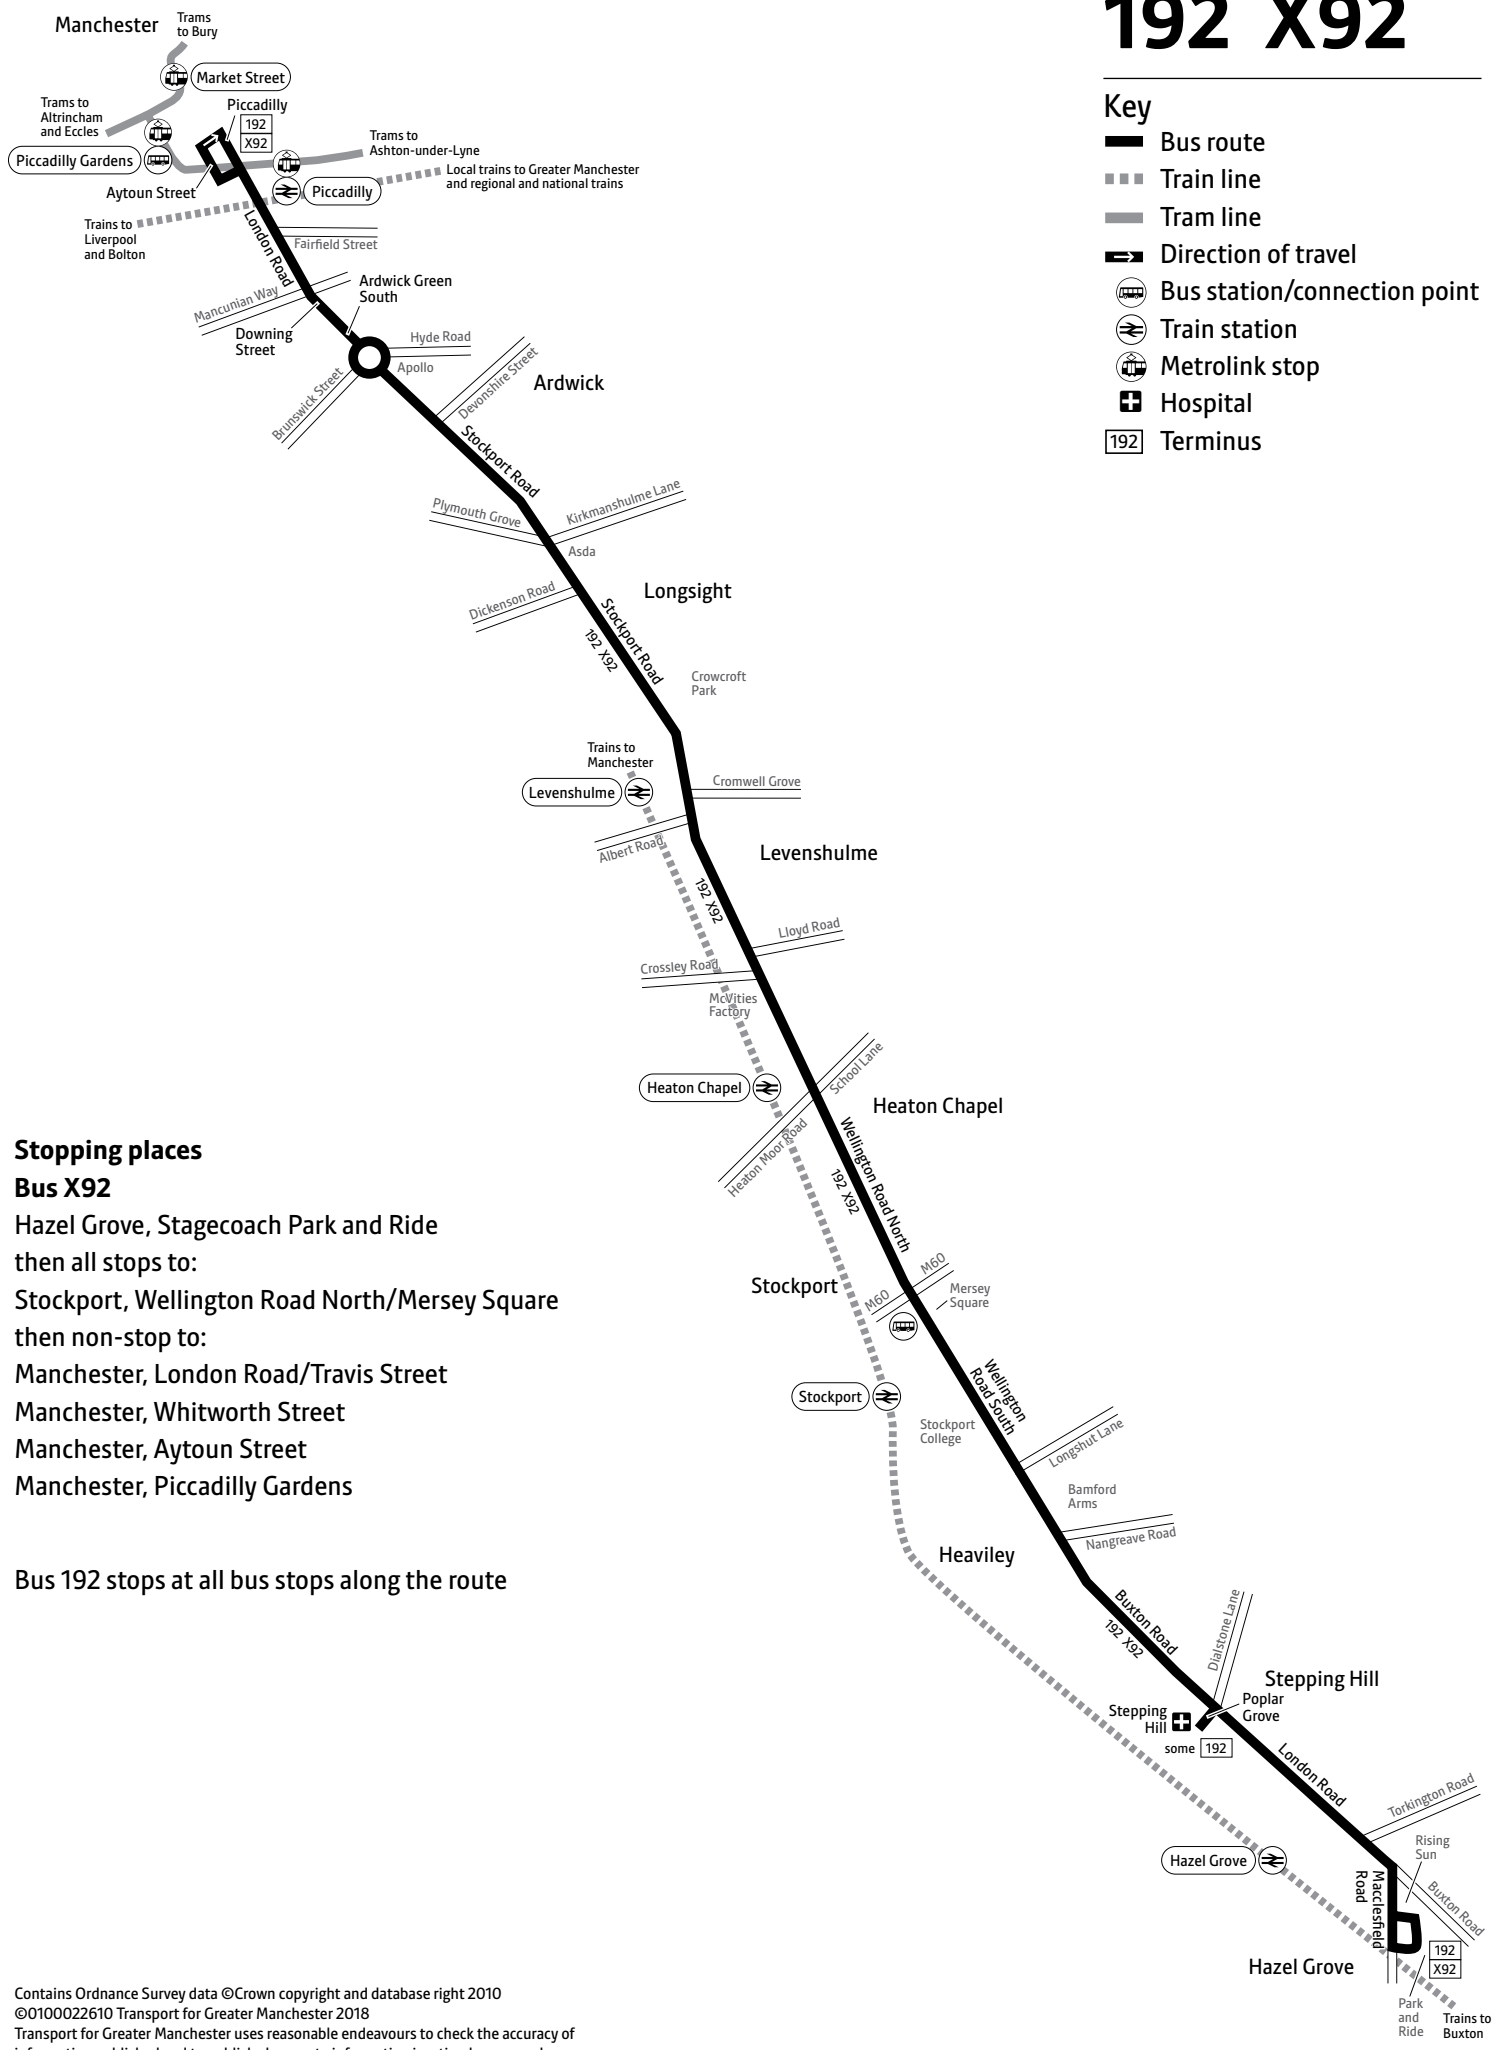

192 X92

1. **Key**
2. Bus route
   - Train line
   - Tram line
   - Direction of travel
   - Bus station/connection point
   - Train station
   - Metrolink stop
   - Hospital
   - Terminus

Stopping places

Bus X92

Hazel Grove, Stagecoach Park and Ride
then all stops to:
Stockport, Wellington Road North/Mersey Square
then non-stop to:
Manchester, London Road/Travis Street
Manchester, Whitworth Street
Manchester, Aytoun Street
Manchester, Piccadilly Gardens

Bus 192 stops at all bus stops along the route

Contains Ordnance Survey data ©Crown copyright and database right 2010
©0100022610 Transport for Greater Manchester 2018
Transport for Greater Manchester uses reasonable endeavours to check the accuracy of information published and to publish changes to information in a timely manner. In no event will Transport for Greater Manchester be liable for any loss that may arise from this information being inaccurate.