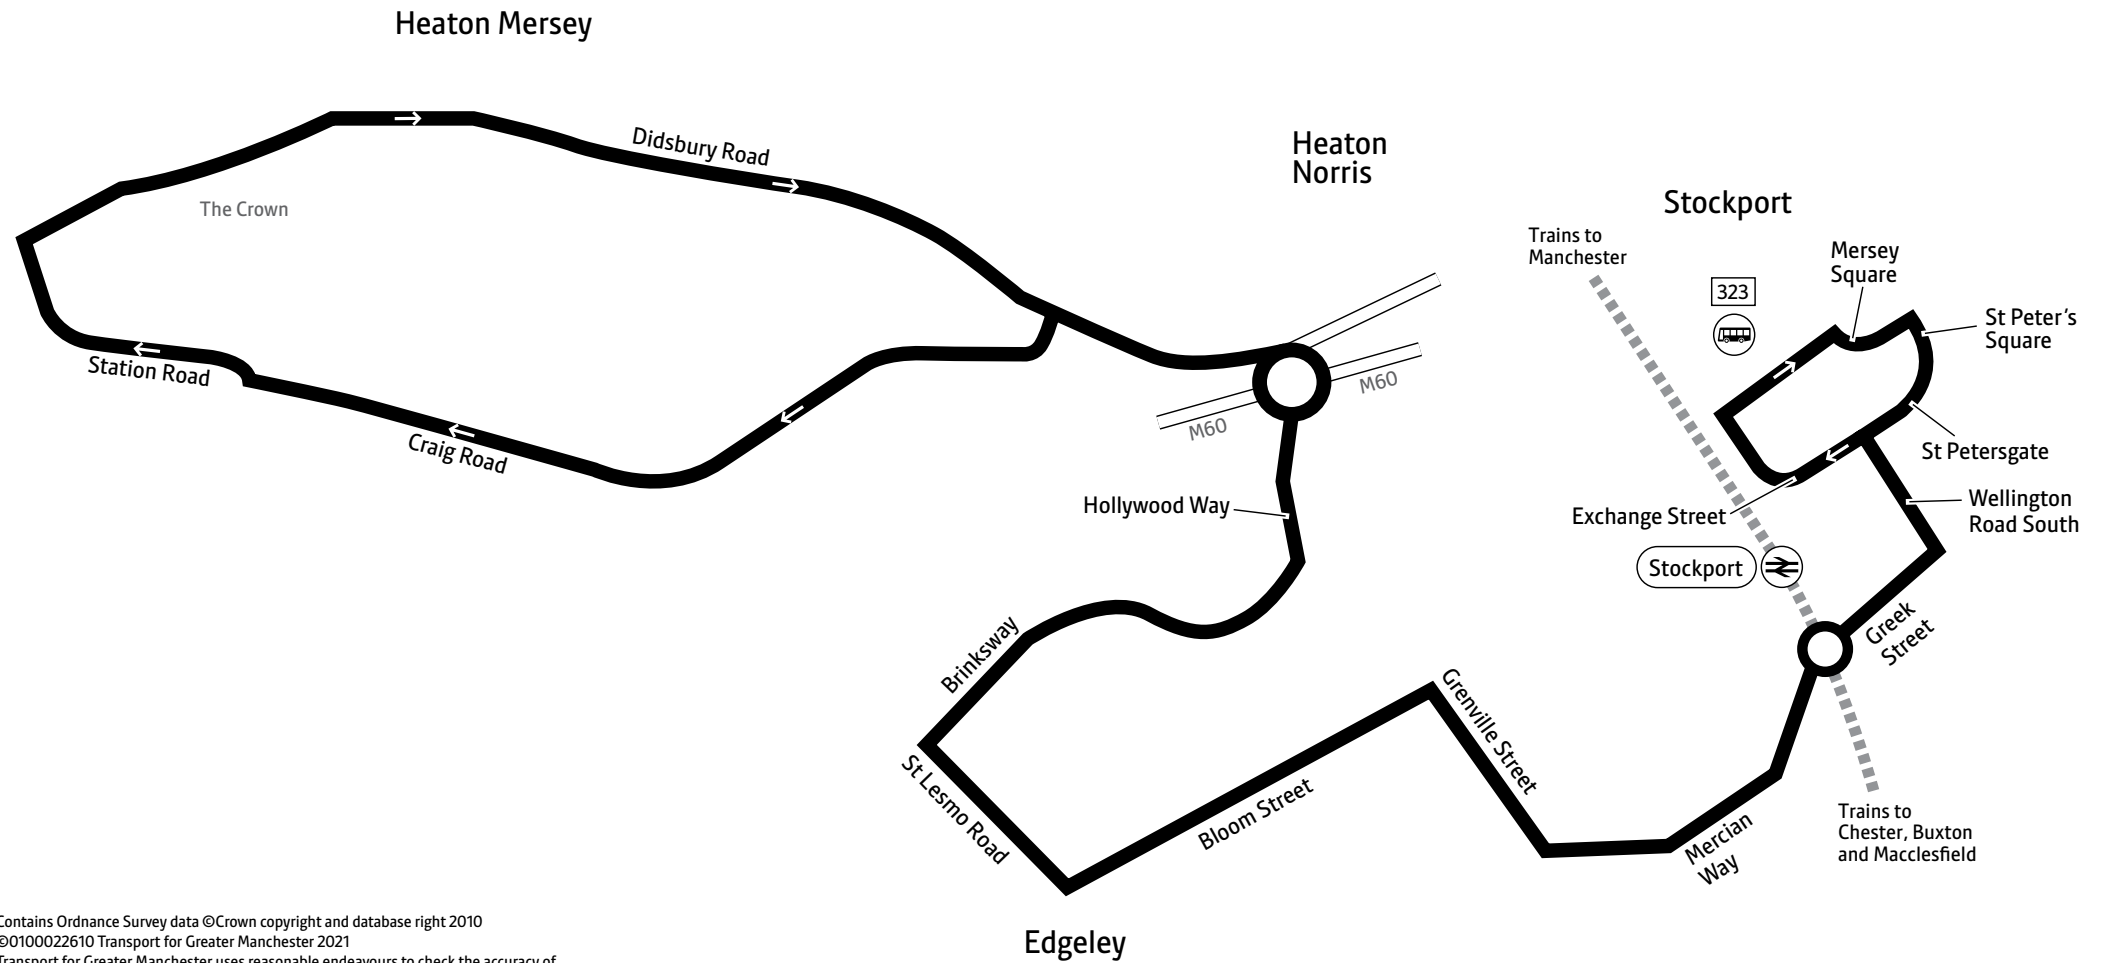

Using the 24 hour clock

Times are shown in four figures. The first two are the hour and the last two are the minutes.

0753 is 53 minutes past 7am

1953 is 53 minutes past 7pm

Operator details

Stagecoach

Head Office

Saturday 8am to 5.30pm

Sunday* Closed

*Including public holidays

323

Key

- Bus route
- Train line
- ➔ Direction of travel
- 🚌 Bus station/connection point
- 🚉 Train station
- 323 Terminus

Mondays to Fridays

Stockport, Bus Station	0853	and	1753
Edgeley, Grenville Street	0900	every	1800
Heaton Mersey, Crown Inn	0914	hour	1814
Edgeley, Grenville Street	0926	until	1826
Stockport, Bus Station	0935		1835

Saturdays

Stockport, Bus Station	0853	and	1753
Edgeley, Grenville Street	0900	every	1800
Heaton Mersey, Crown Inn	0914	hour	1814
Edgeley, Grenville Street	0926	until	1826
Stockport, Bus Station	0935		1835

Bus 323 does not run on Sundays or public holidays