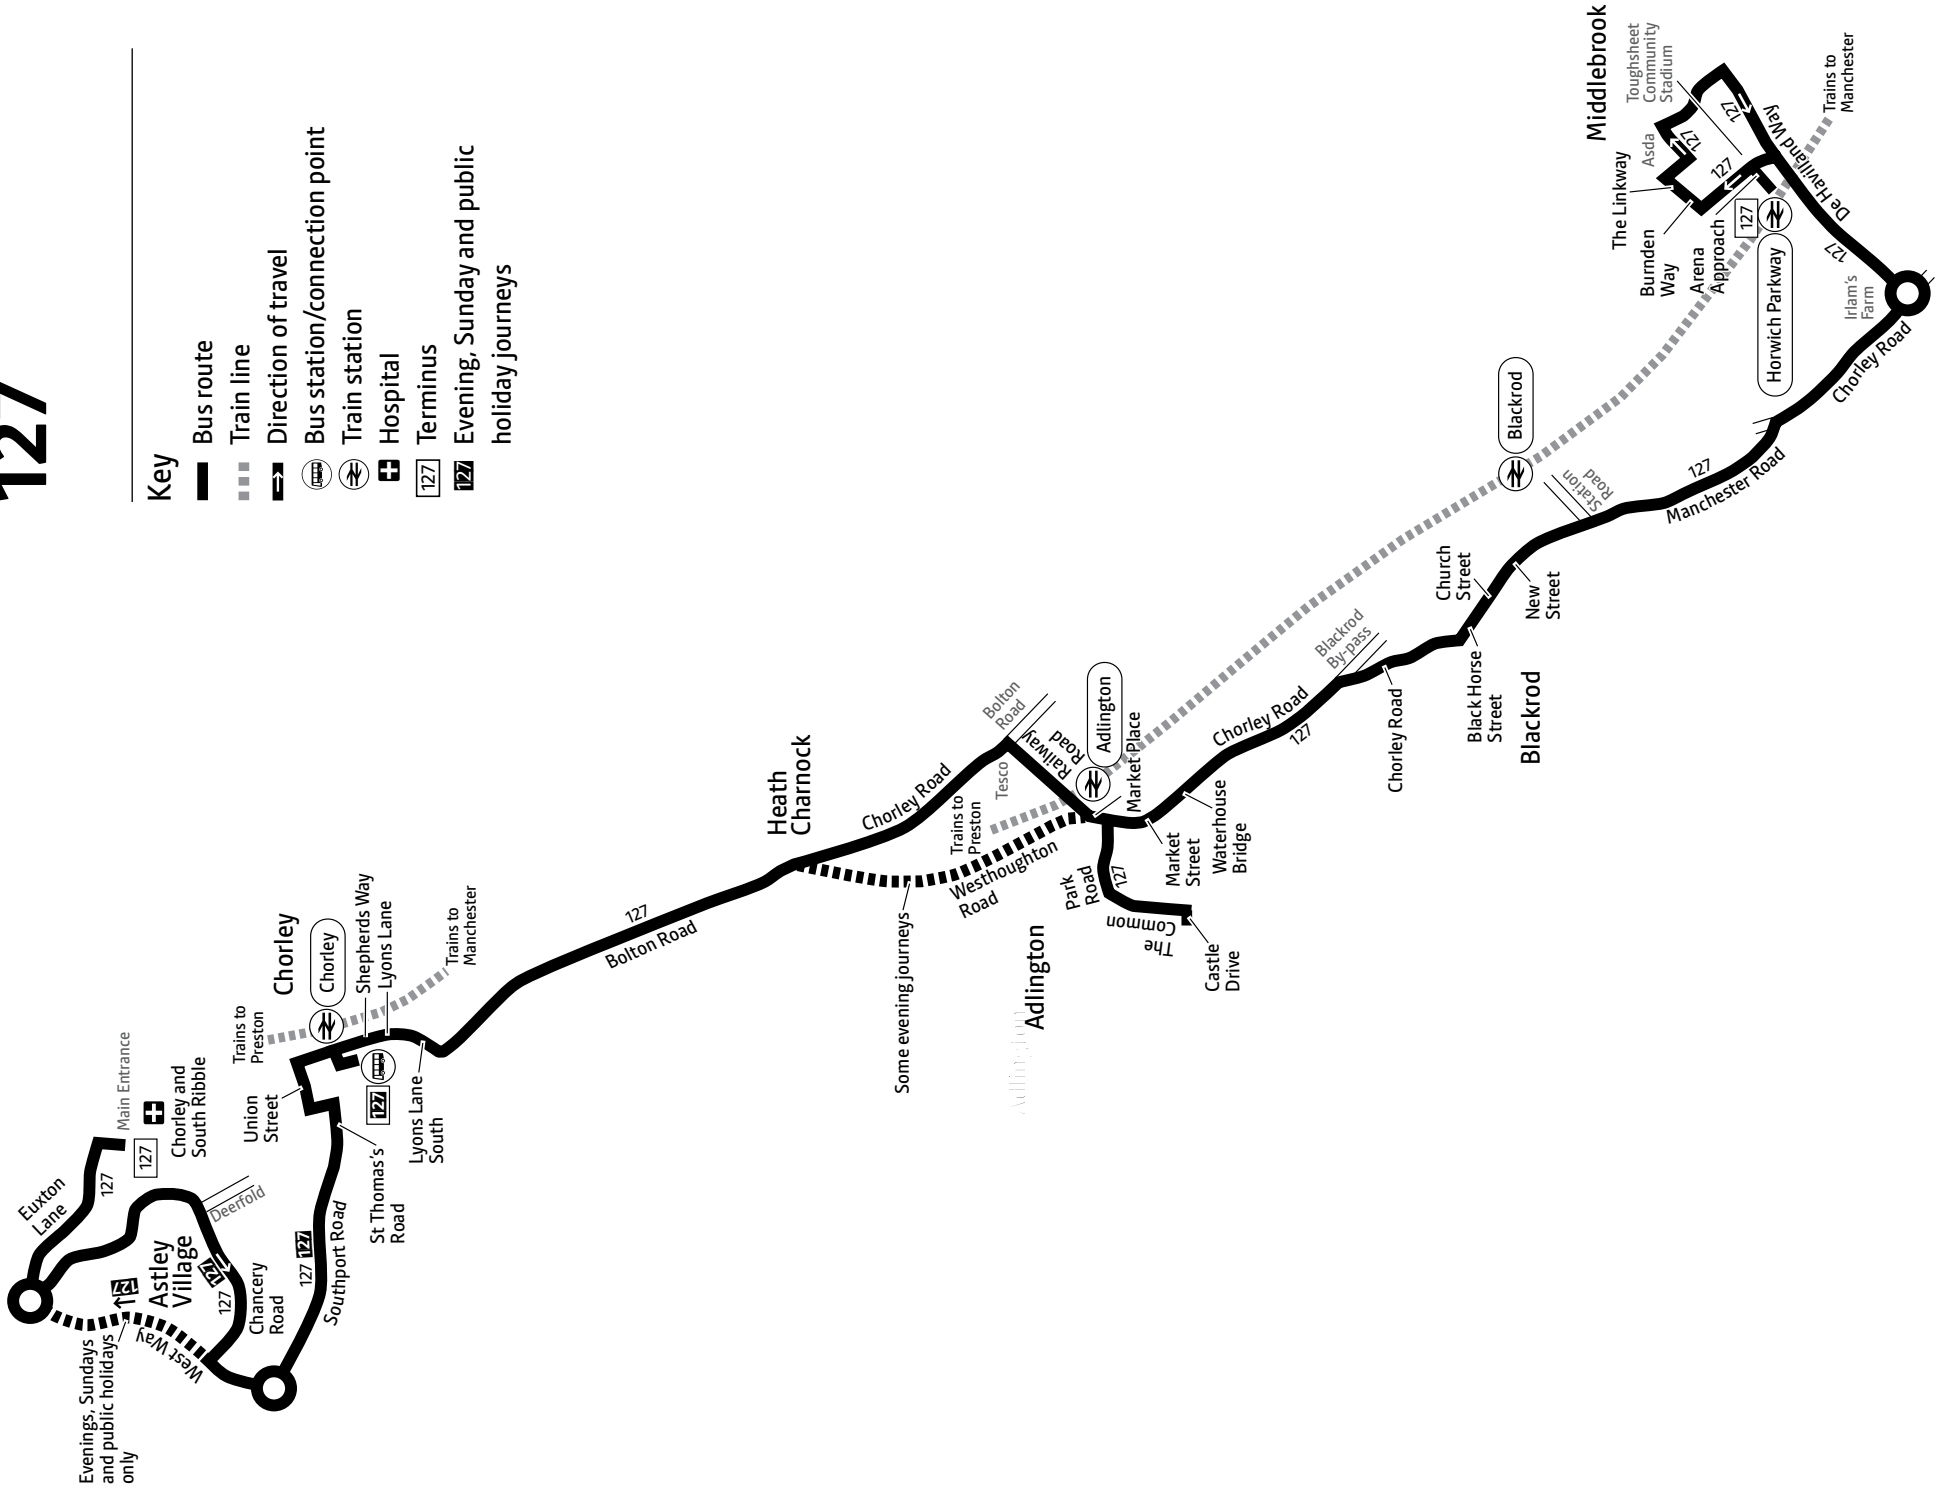

Using the 24 hour clock

Times are shown in four figures. The first two are the hour and the last two are the minutes.

0753 is 53 minutes past 7am

1953 is 53 minutes past 7pm

Operator details

Stagecoach

Gillmoss Depot

♿ – All bus 127 journeys are run using easy access buses. See inside front cover of this leaflet for details

127

Chorley and South Ribble Hospital — Chorley — Adlington — Blackrod — Middlebrook 127

Monday to Saturday daytime journeys