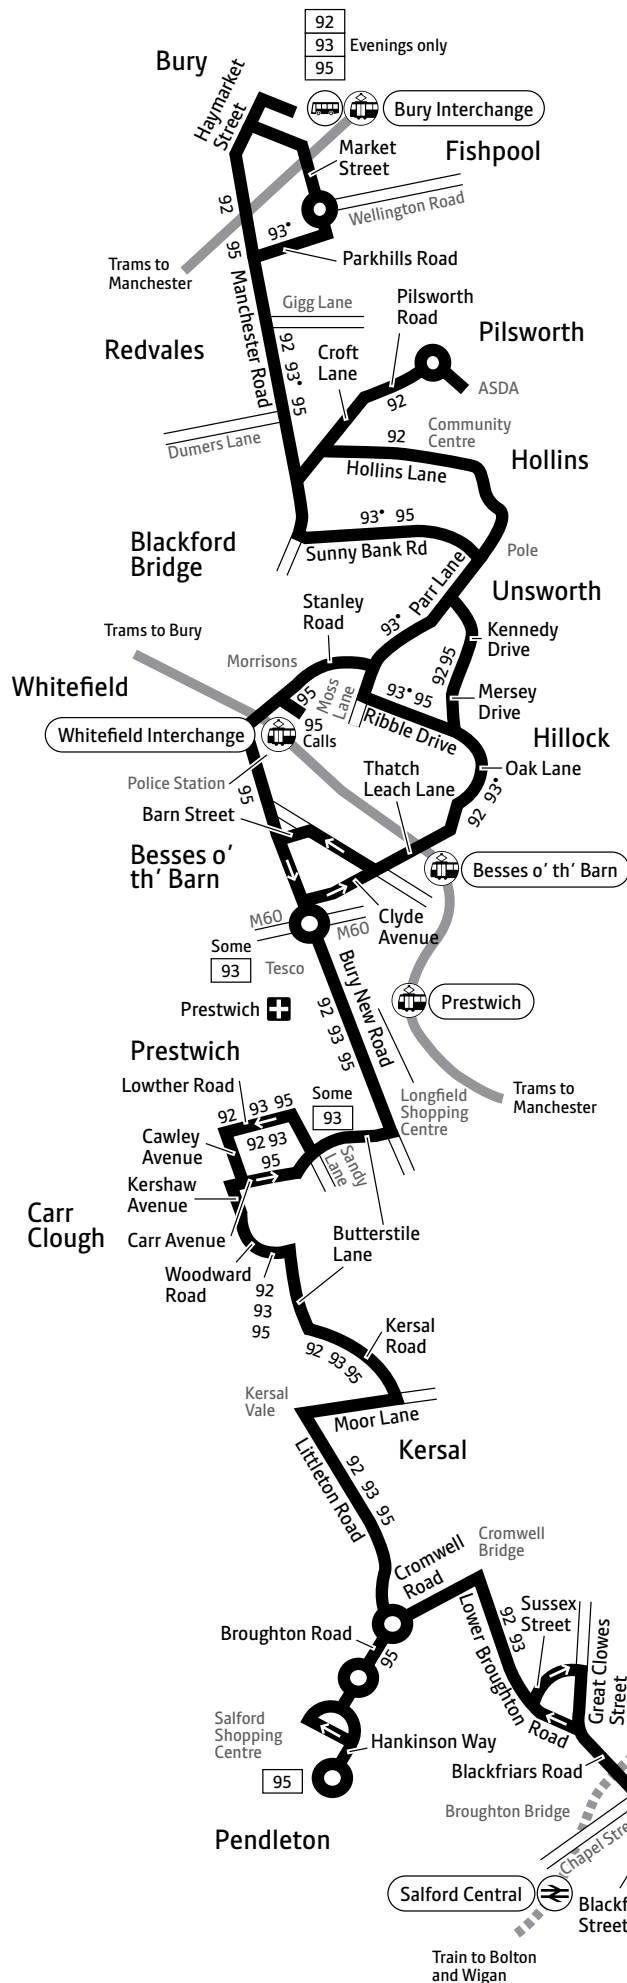

92 93 95

1. **Key**
2. Bus route
   - Train line
   - Tram line
   - Direction of travel
   - Bus station/connection point
   - Train station
   - Metrolink stop
   - Hospital
   - 92 Terminus
   - Evenings only