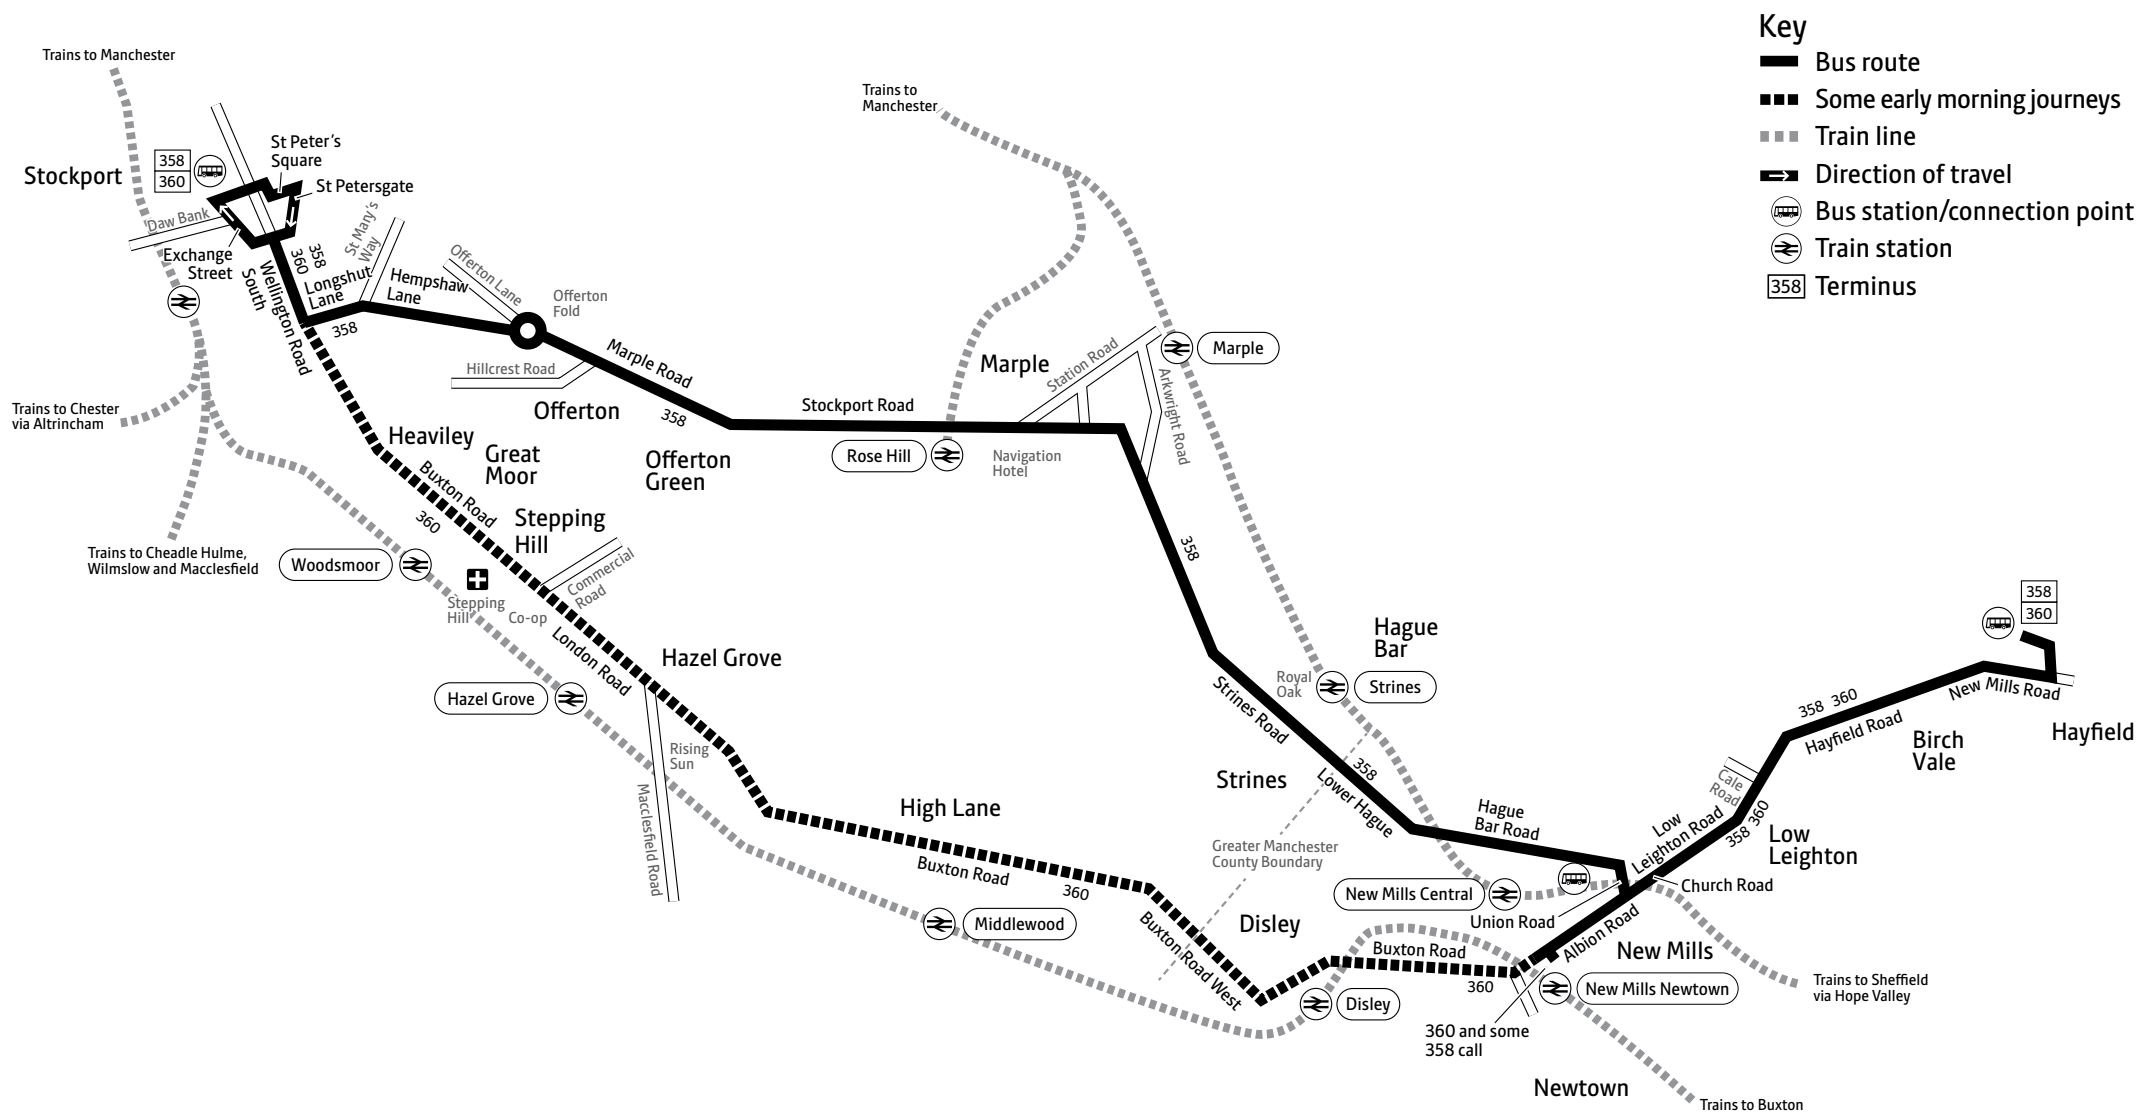

Using the 24 hour clock

Times are shown in four figures. The first two are the hour and the last two are the minutes.

0753 is 53 minutes past 7am
1953 is 53 minutes past 7pm

Operator details

Stagecoach

Head Office
Hyde Road
Ardwick
Manchester
M12 6JS
Telephone 0161 273 3377

Travelshops

Stockport Bus Station

Mon to Fri 7am to 5.30pm
Saturday 8am to 5.30pm
Sunday* Closed

*Including public holidays

358 360

Mondays to Fridays

Hayfield, Bus Station	0558	0620	0700	0815	0930	1040		1440	1545	1650	1810	1910		2310	0000
Birch Vale, Grouse Hotel	0601	0623	0703	0818	0933	1043		1443	1548	1653	1813	1913		2313	0003
Low Leighton, Cale Road	0604	0626	0706	0821	0936	1046		1446	1551	1656	1816	1916		2316	0006
Newtown Train Station	0607	0629	0711				and						and		
New Mills, Bus Station		0634	0716	0826	0941	1051	every	1451	1556	1701	1821	1920	every	2320	0010
Strines, Royal Oak		0641	0723	0833	0948	1058	hour	1458	1603	1708	1828	1926	hour	2326	0016
Marple, Navigation Hotel arr		0646	0728	0839	0954	1104	until	1504	1609	1714	1834	1931	until	2331	0021
Marple, Navigation Hotel dep		0647	0731	0842	0955	1105		1505	1610	1715	1835	1932		2332	0022
Offerton Fold		0659	0743	0854	1007	1117		1517	1622	1727	1847	1942		2342	0032
Stockport, Bus Station		0709	0756	0907	1020	1130		1530	1635	1740	1900	1951		2351	0041

Saturdays

Hayfield, Bus Station	0740		1640	1740	1910		2310	0000							
Birch Vale, Grouse Hotel	0743		1643	1743	1913		2313	0003							
Low Leighton, Cale Road	0746	and	1646	1746	1916	and	2316	0006							
New Mills, Bus Station	0751	every	1651	1751	1920	every	2320	0010							
Strines, Royal Oak	0758	hour	1658	1758	1926	hour	2326	0016							
Marple, Navigation Hotel arr	0804	until	1704	1804	1931	until	2331	0021							
Marple, Navigation Hotel dep	0805		1705	1805	1932		2332	0022							
Offerton Fold	0817		1717	1817	1942		2342	0032							
Stockport, Bus Station	0830		1730	1829	1951		2351	0041							