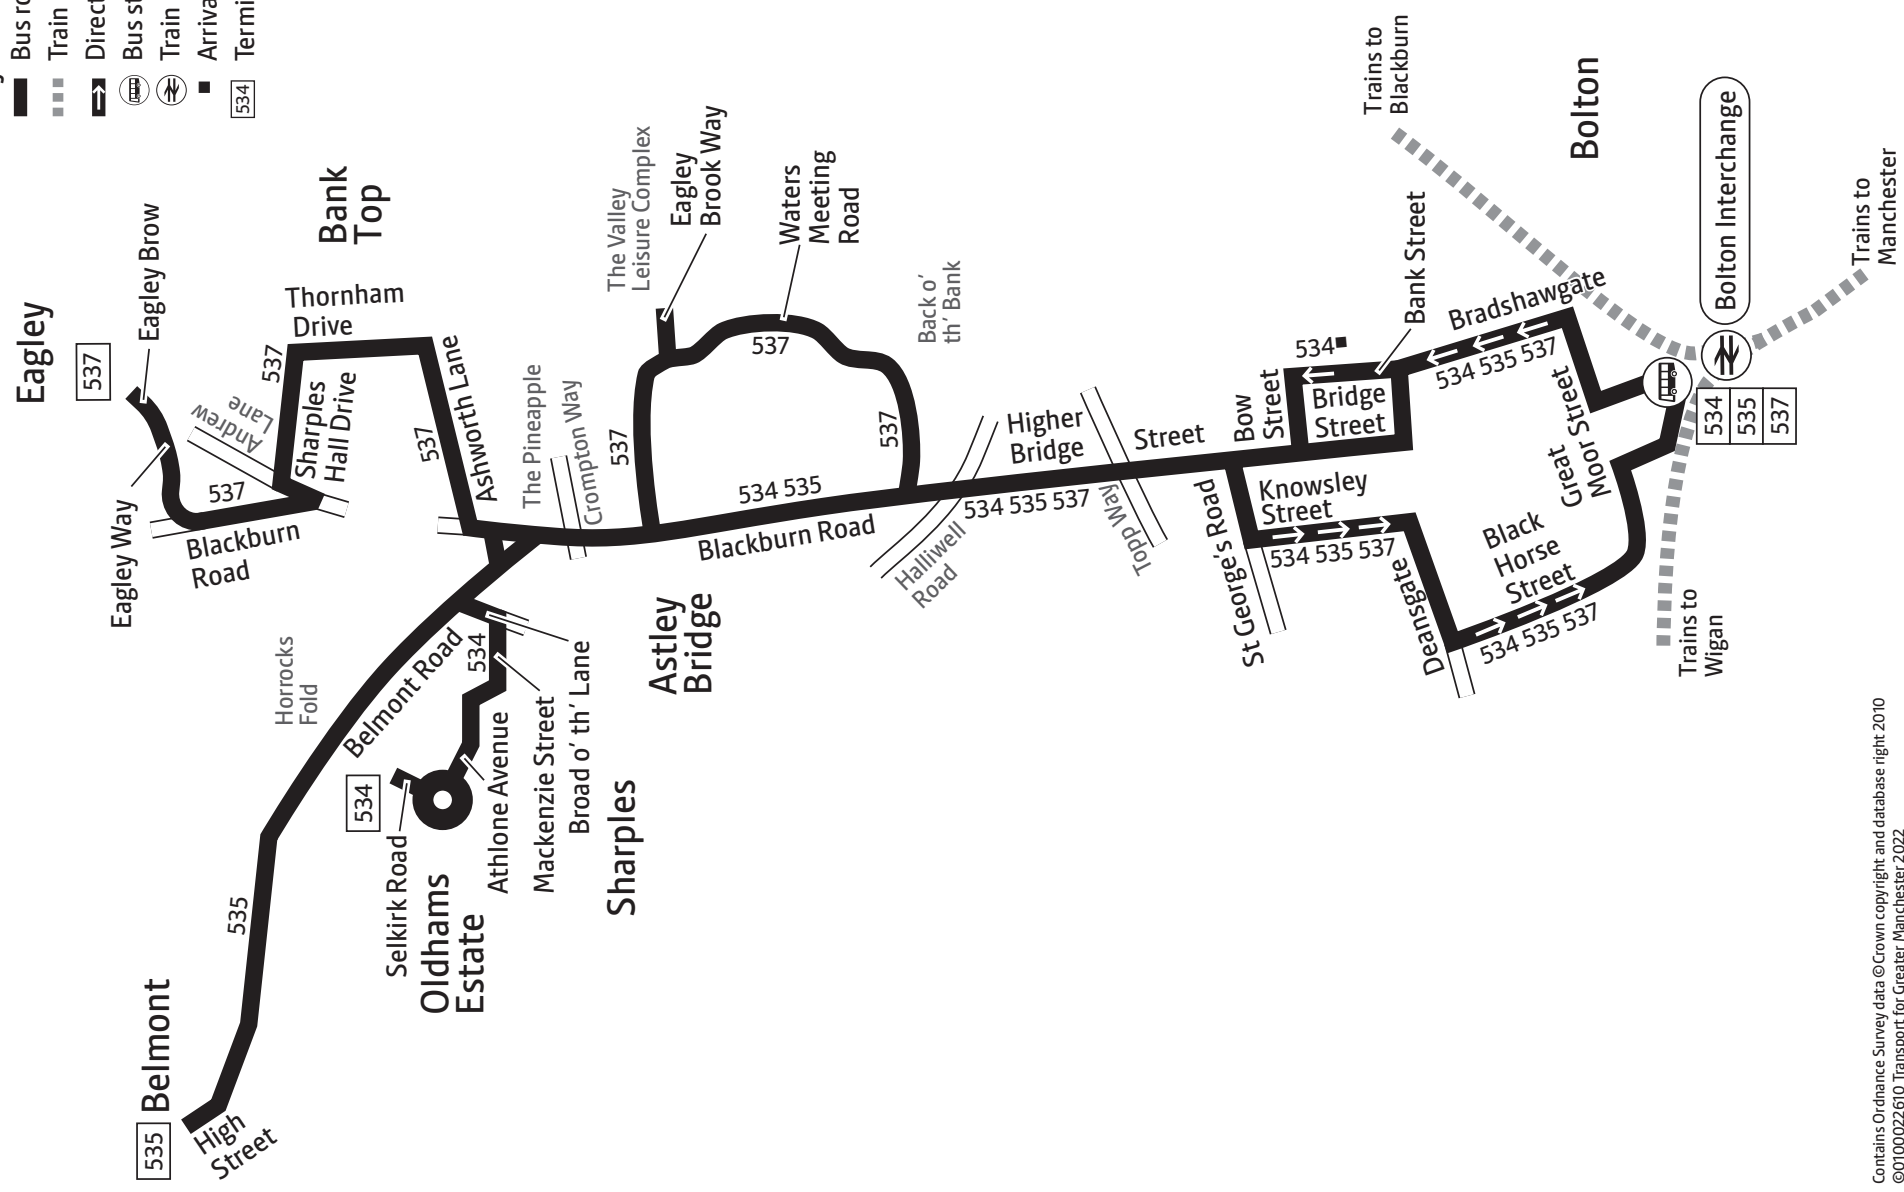

534 535 537

- Key**
- Bus route
 - Train line
 - Direction of travel
 - Bus station/connection point
 - Train station
 - Arriva journeys
 - Terminus

Contains Ordnance Survey data © Crown copyright and database right 2010
 ©0100022610 Transport for Greater Manchester 2022
 Transport for Greater Manchester uses reasonable endeavours to check the accuracy of
 information published and to publish changes to information in a timely manner. In no
 event will Transport for Greater Manchester be liable for any loss that may arise from this
 information being inaccurate.