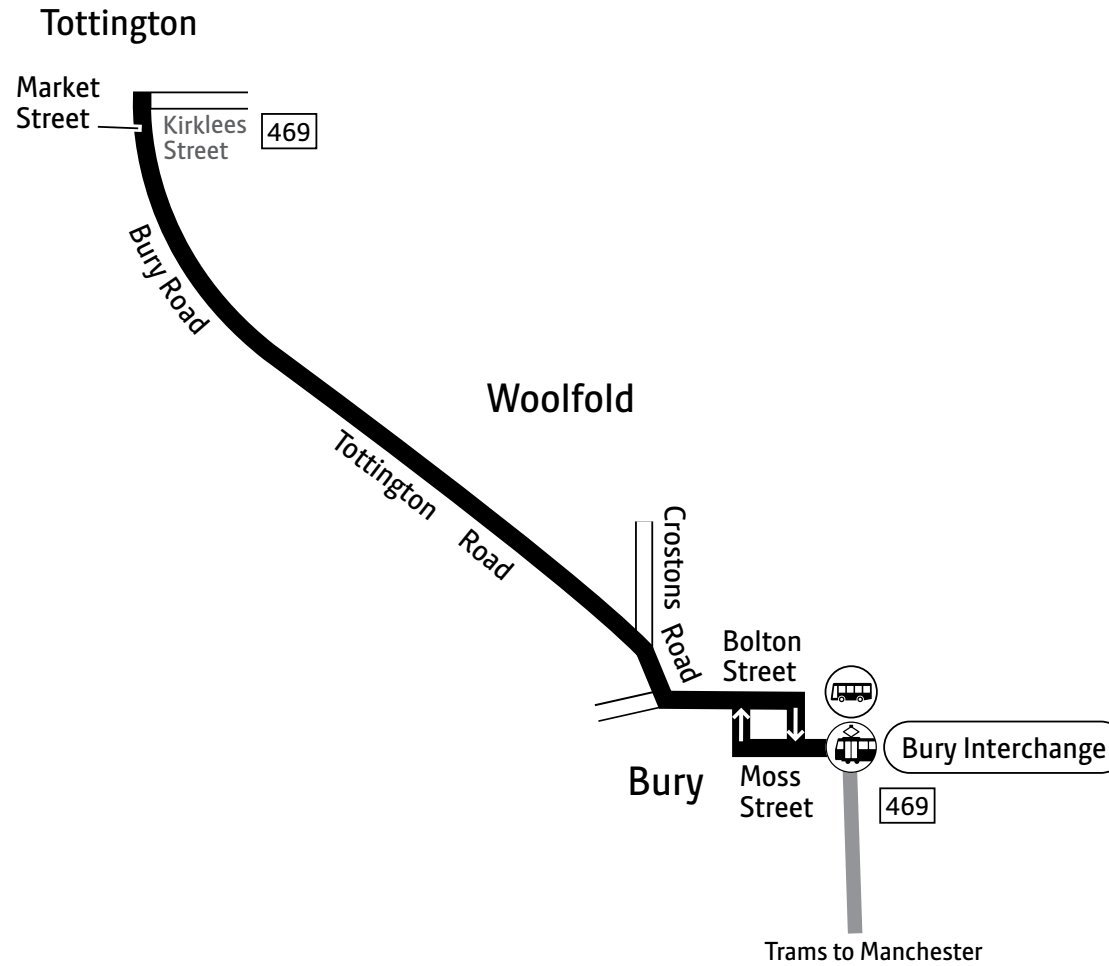

Using this timetable

Timetables show the direction of travel, bus numbers and the days of the week.

Main stops on the route are listed on the left. Where no time is shown against a particular stop, the bus does not stop there on that journey. Check any letters which are shown in the timetable against the key at the bottom of the page.

Using the 24 hour clock

Times are shown in four figures. The first two are the hour and the last two are the minutes.

0753 is 53 minutes past 7am

1953 is 53 minutes past 7pm

Operator details

Rosso

Queensgate Depot

Saturday 8am to 5.30pm

Sunday* Closed

*Including public holidays

469

Key

-  Bus route
-  Tram line
-  Direction of travel
-  Bus station/connection point
-  Metrolink stop
-  Terminus

Mondays to Fridays

Tottingon, Kirklees Street	0600	0630	0700	0715	0730	and every	1700	1713	1728	1743	1758	1813	1828	1843	1858	and every	2328
Bury, Interchange	0611	0641	0711	0726	0743	15 mins until	1713	1724	1739	1754	1809	1824	1839	1854	1909	30 mins until	2339