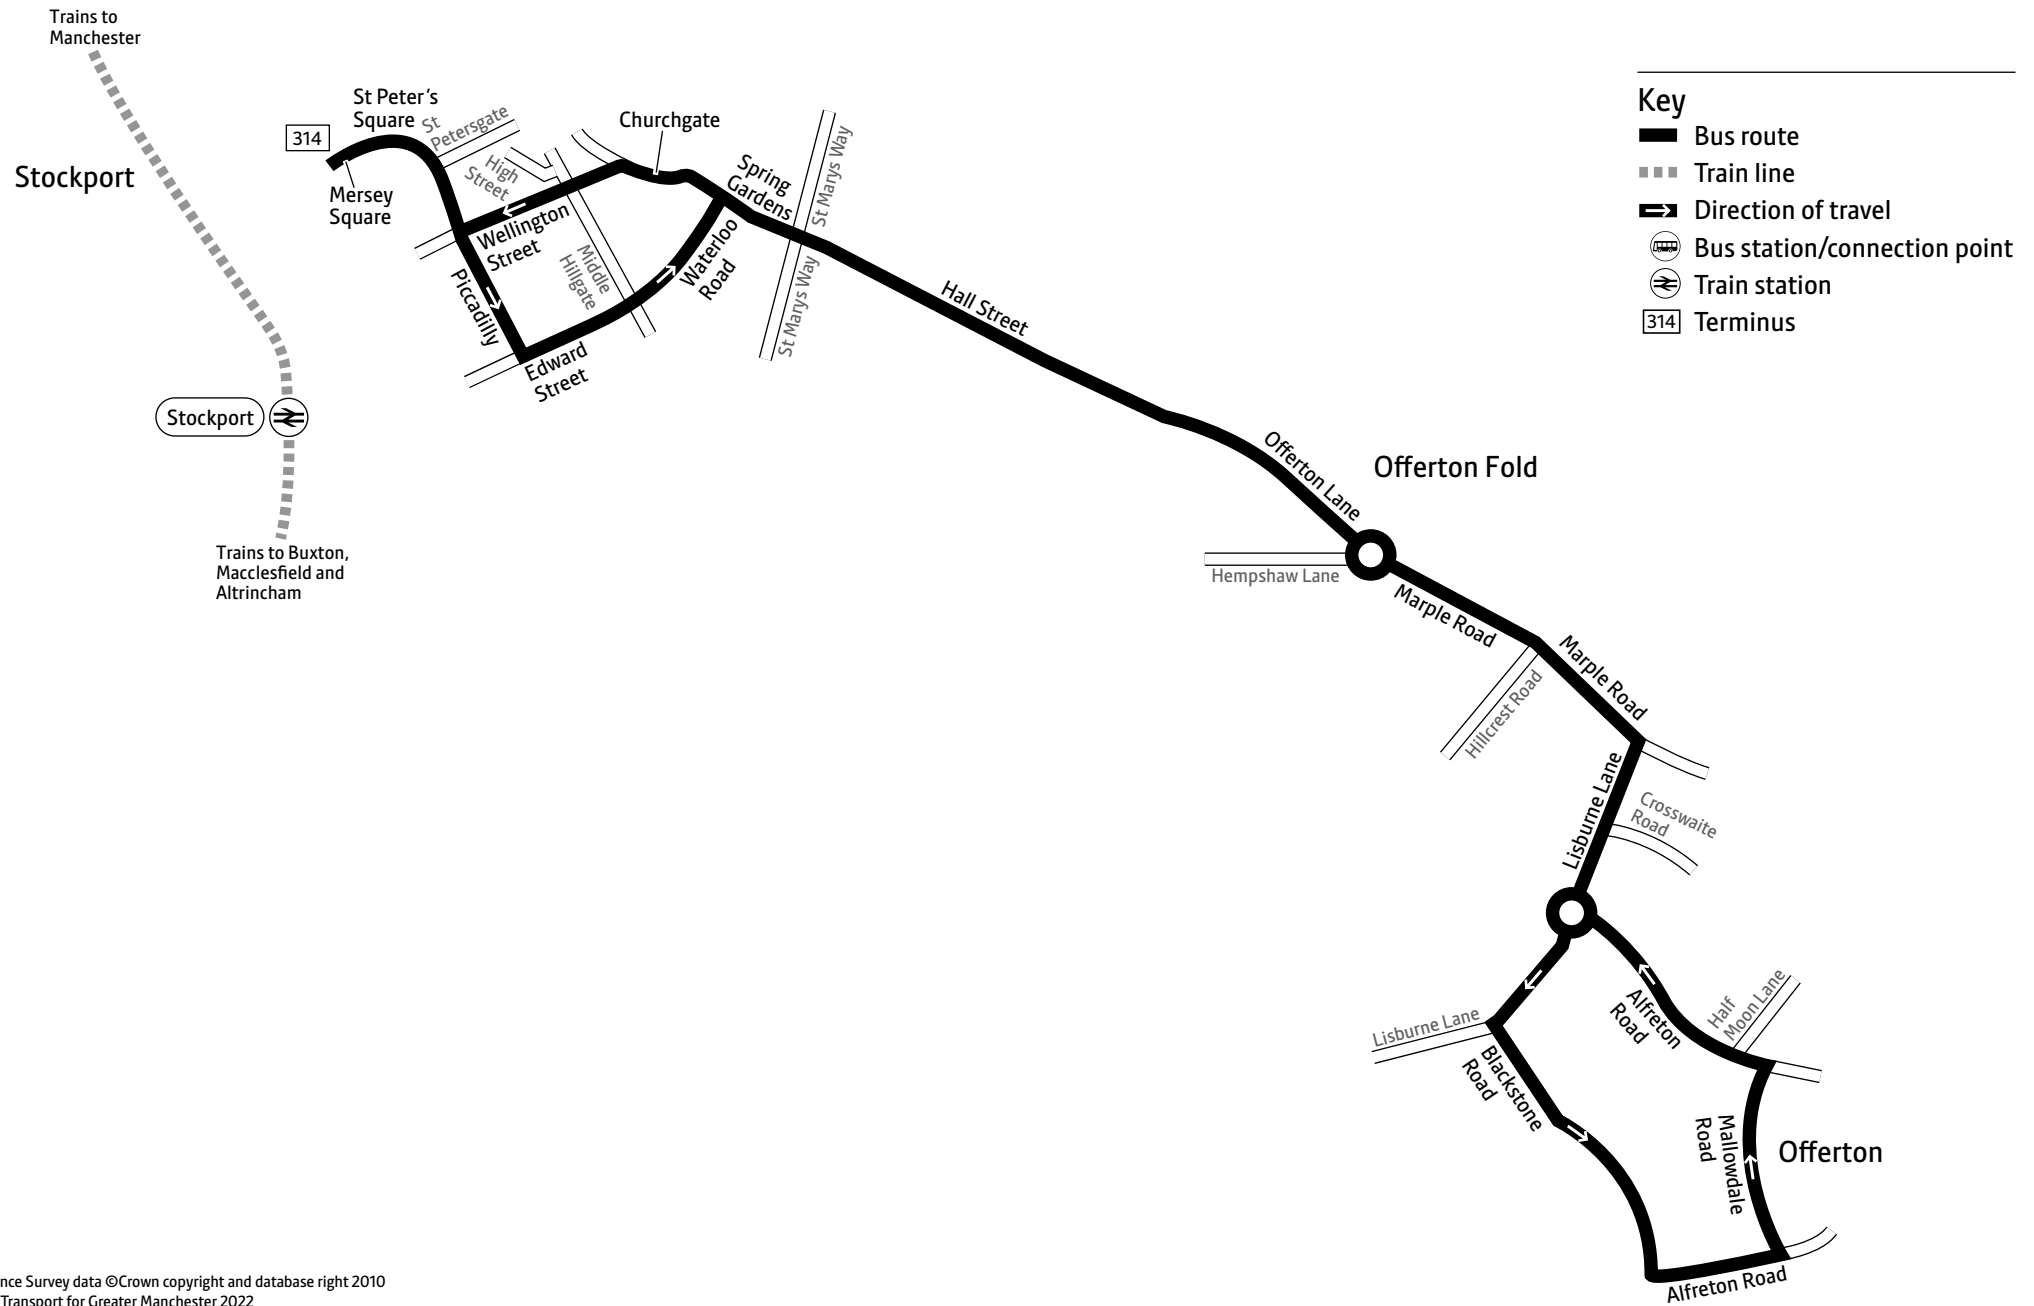

Using the 24 hour clock

Times are shown in four figures. The first two are the hour and the last two are the minutes.

0753 is 53 minutes past 7am

1953 is 53 minutes past 7pm

Operator details

Stagecoach

Head Office

Stockport Mersey Square

Mon to Fri 7am to 5.30pm

Saturday 8am to 5.30pm

Sunday* Closed

*Including public holidays

314

Mondays to Fridays

Stockport, Mersey Square	0535	0605	0630	0645	0700	0715	and	1715	1730	1745	and	1845	1900	1915	and	2315
Offerton Fold	0542	0612	0637	0652	0707	0723	every	1723	1738	1753	every	1853	1907	1922	every	2322
Offerton, Mallowdale Road	0549	0619	0644	0659	0714	0730	15	1730	1745	1800	15	1900	1914	1929	30	2329
Offerton Fold	0553	0623	0648	0703	0719	0735	mins	1735	1749	1804	mins	1904	1918	1932	mins	2332
Stockport, Mersey Square	0601	0631	0656	0713	0729	0745	until	1745	1759	1813	until	1913	1926	1940	until	2340

Saturdays

Stockport, Mersey Square	0630	0700	0730	0755	0825	0855	0915	and	1315	1330	1345	and	1545	1600	1615	and	1745	1800	1815
Offerton Fold	0637	0707	0737	0803	0833	0903	0923	every	1323	1340	1356	every	1556	1610	1623	every	1753	1807	1822
Offerton, Mallowdale Road	0643	0713	0743	0810	0840	0910	0930	15	1330	1348	1404	15	1604	1618	1630	15	1800	1814	1829
Offerton Fold	0649	0719	0749	0816	0846	0916	0936	mins	1336	1355	1411	mins	1611	1624	1636	mins	1806	1818	1833
Stockport, Mersey Square	0655	0725	0755	0825	0855	0925	0945	until	1345	1405	1422	until	1622	1635	1645	until	1815	1825	1840

Stockport, Mersey Square	1830	1845	1900	1915	and	2215	2315
Offerton Fold	1837	1852	1907	1922	every	2222	2322
Offerton, Mallowdale Road	1844	1859	1914	1929	30	2229	2329
Offerton Fold	1848	1903	1918	1933	mins	2233	2333
Stockport, Mersey Square	1855	1910	1925	1940	until	2240	2340