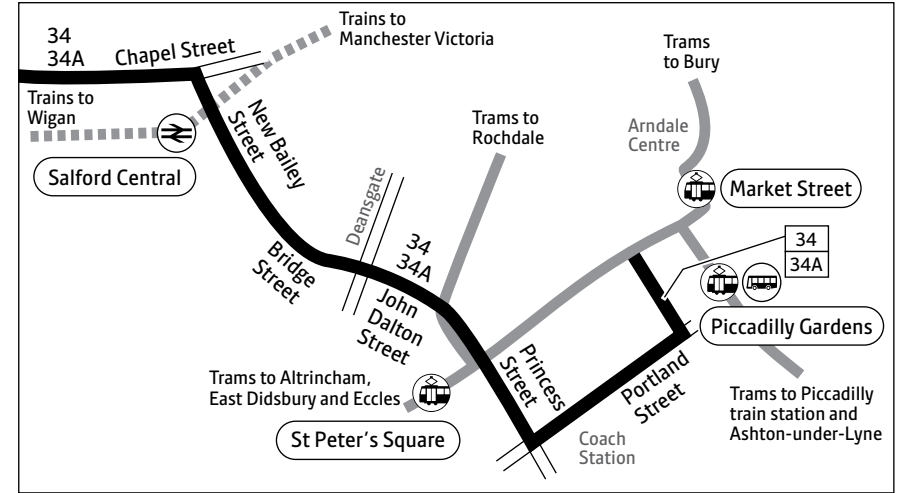

34 34A

Key

- Bus route
- Some morning/evening journeys only
- Train line
- Tram line
- Direction of travel
- Bus station/connection point
- Train station
- Metrolink stop
- Hospital
- Terminus

Route in Manchester city centre