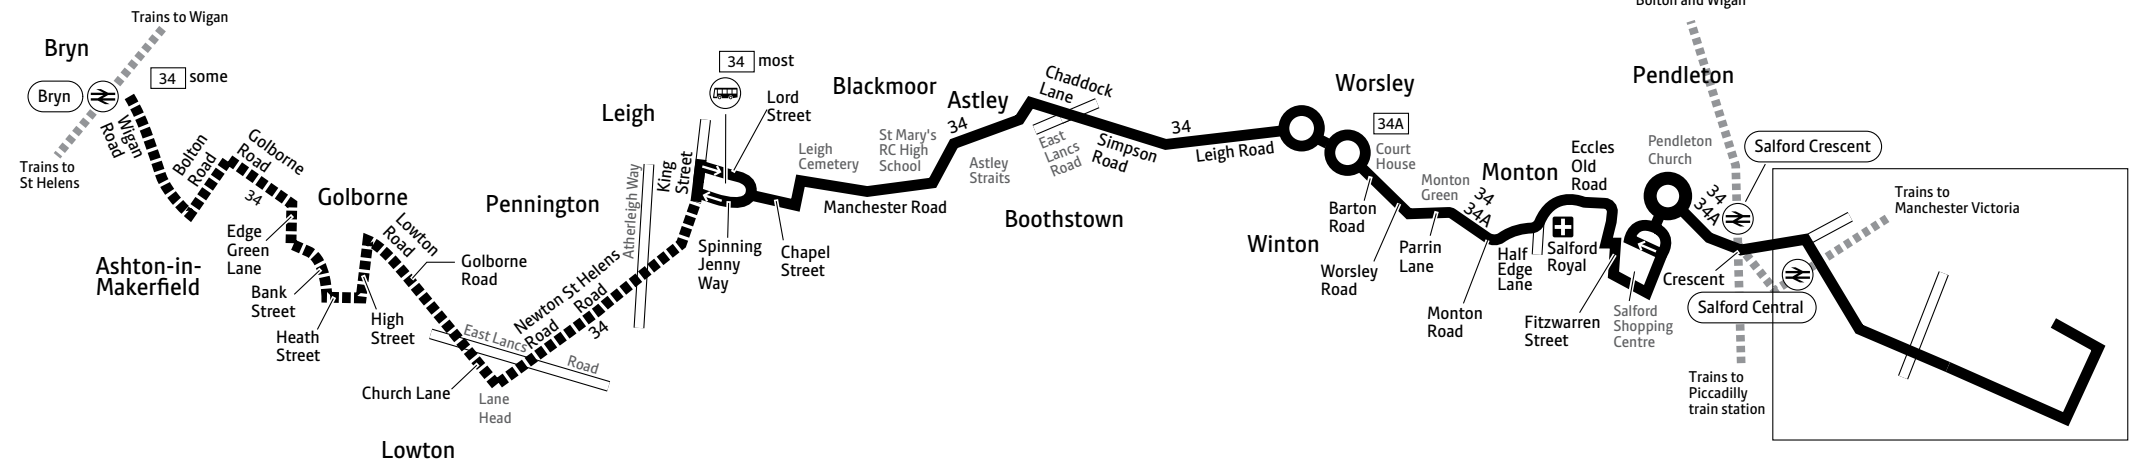

The journeys above are run by Stagecoach

♿ – All bus 34 and 34A journeys are run using easy access buses. See inside front cover of this leaflet for details

Summer times: between mid July and early September, some timetables will be different. Check www.tfgm.com for details

34 34A

Key

- Bus route
- Some morning/evening journeys only
- Train line
- Tram line
- Direction of travel
- Bus station/connection point
- Train station
- Metrolink stop
- Hospital
- Terminus

Route in Manchester city centre