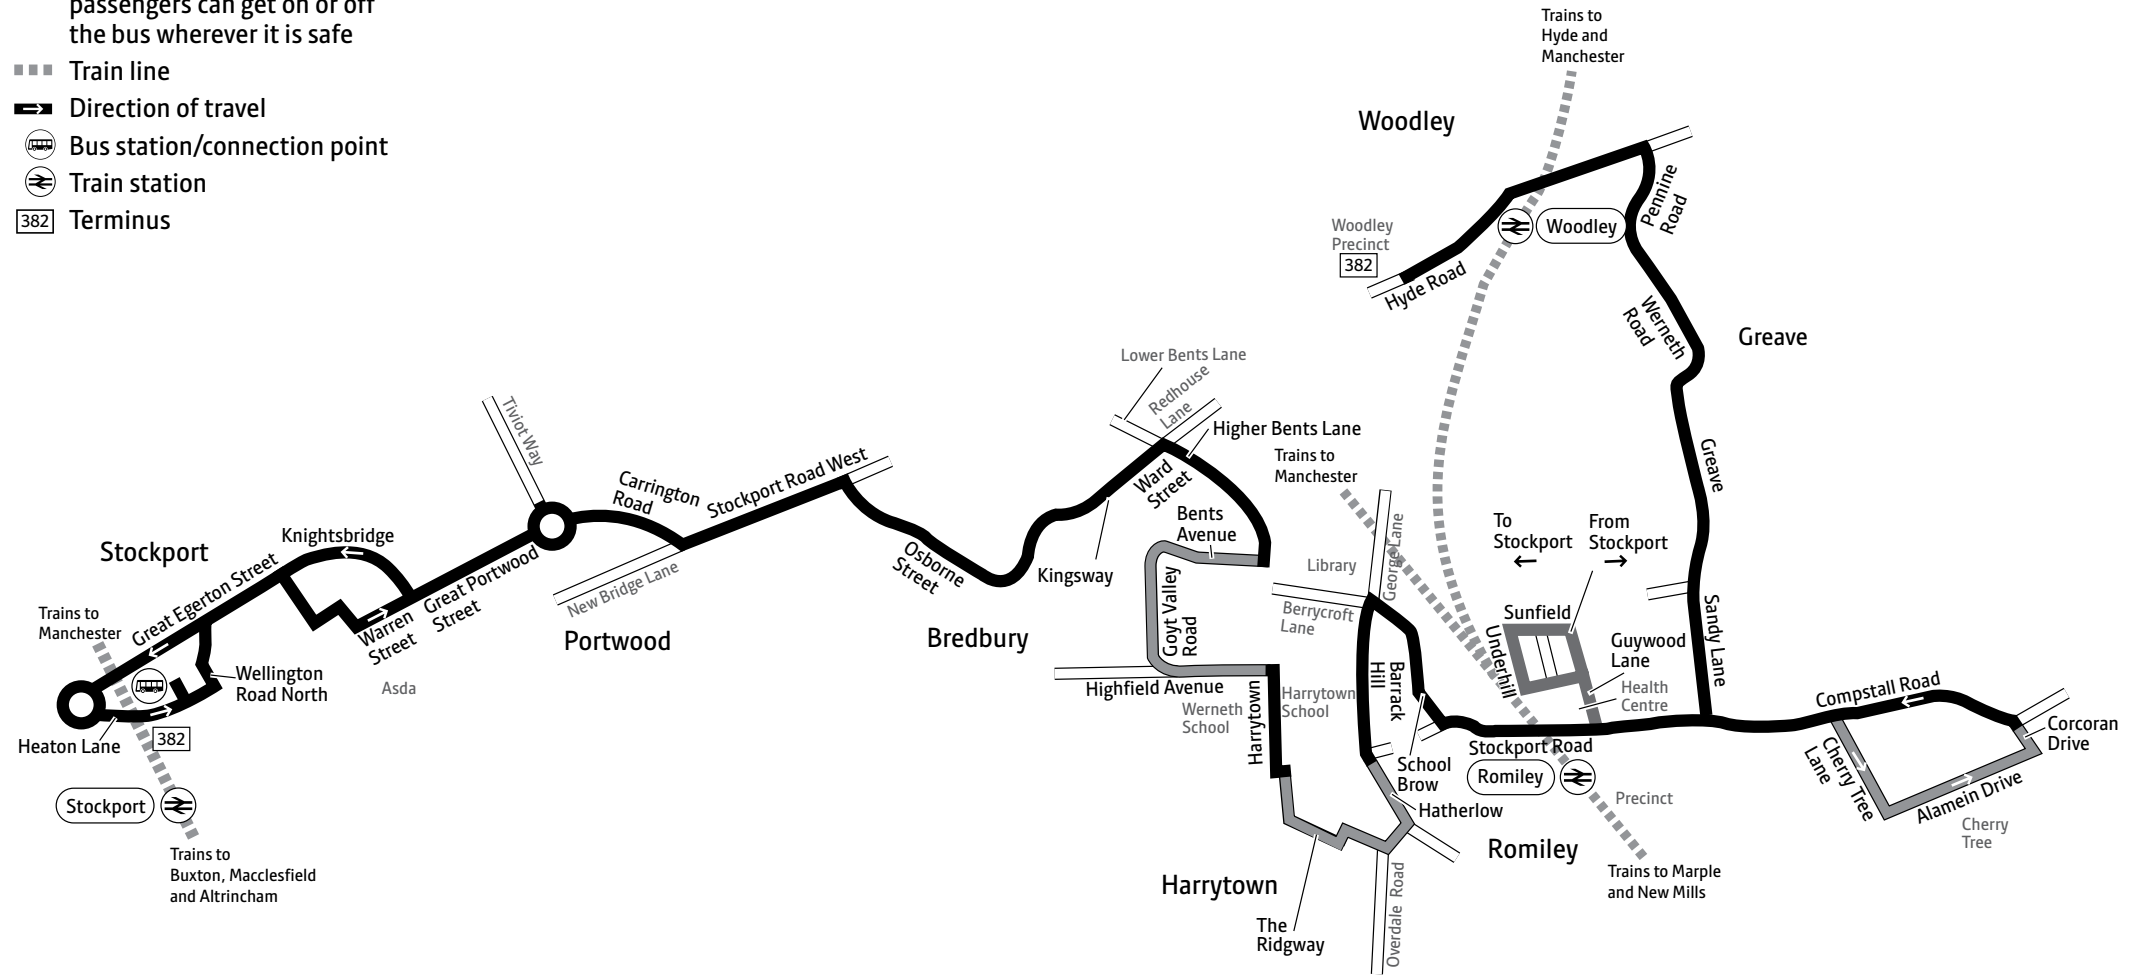

Mon to Fri 7am to 5.30pm

Saturday 8am to 5.30pm

Sunday* Closed

*Including public holidays

Key

-  Bus route
-  Hail and ride:
passengers can get on or off
the bus wherever it is safe
-  Train line
-  Direction of travel
-  Bus station/connection point
-  Train station
-  Terminus

Saturdays

Woodley, Precinct	0755		1755	
Greave, Pennine Road	0759	and	1759	
Romiley, Corcoran Drive	0808	every	1808	
Romiley, Train Station	0816	hour	1816	
Werneth School	0825	until	1825	
Osborne Street/Kingsway	0832		1832	
Stockport, Heaton Lane Bus Station	0848		1848	

Saturdays

Stockport, Heaton Lane Bus Station	0800		1800							
Osborne Street/Kingsway	0814	and	1814							
Harrytown School	0820	every	1820							
Romiley, Train Station	0829	hour	1829							
Romiley, Corcoran Drive	0839	until	1839							
Greave, Pennine Road	0844		1844							
Woodley, Precinct	0849		1849							