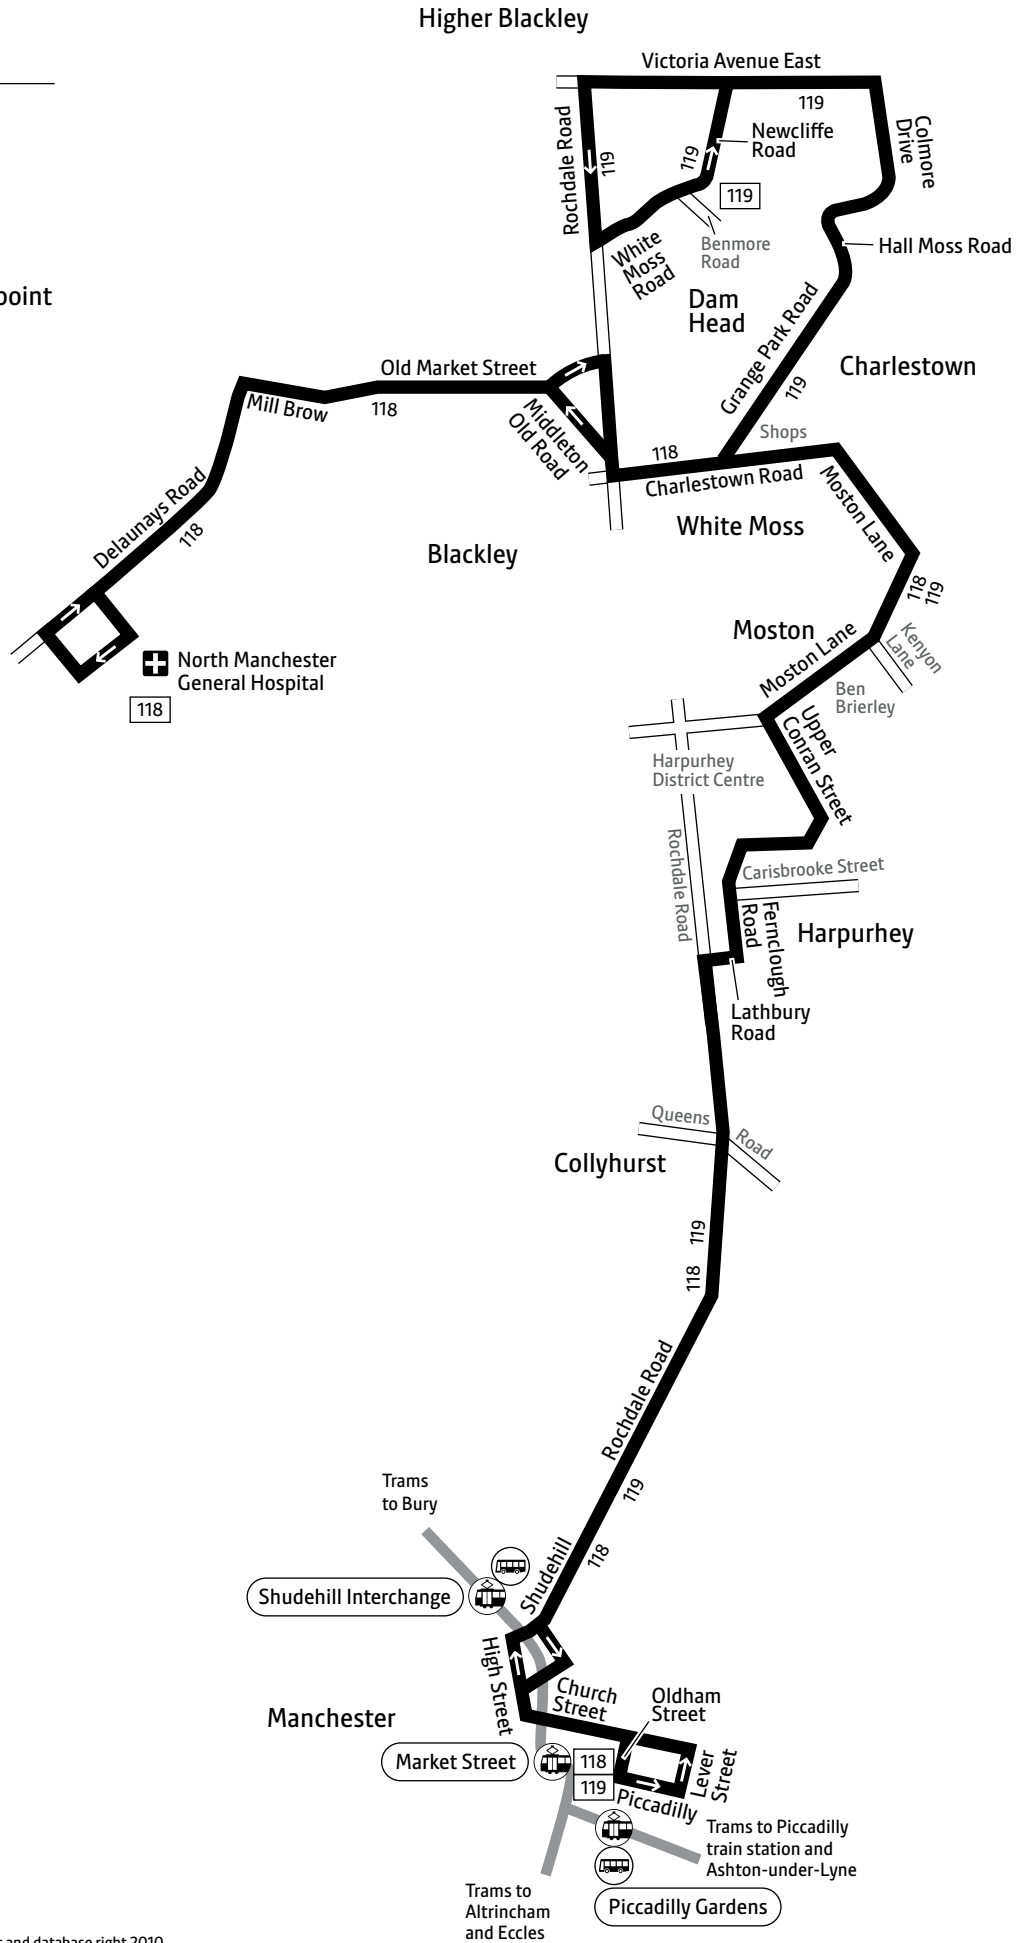

118 119

Key

- Bus route
- Train line
- Tram line
- Direction of travel
- Bus station/connection point
- Train station
- Metrolink stop
- Hospital
- Terminus