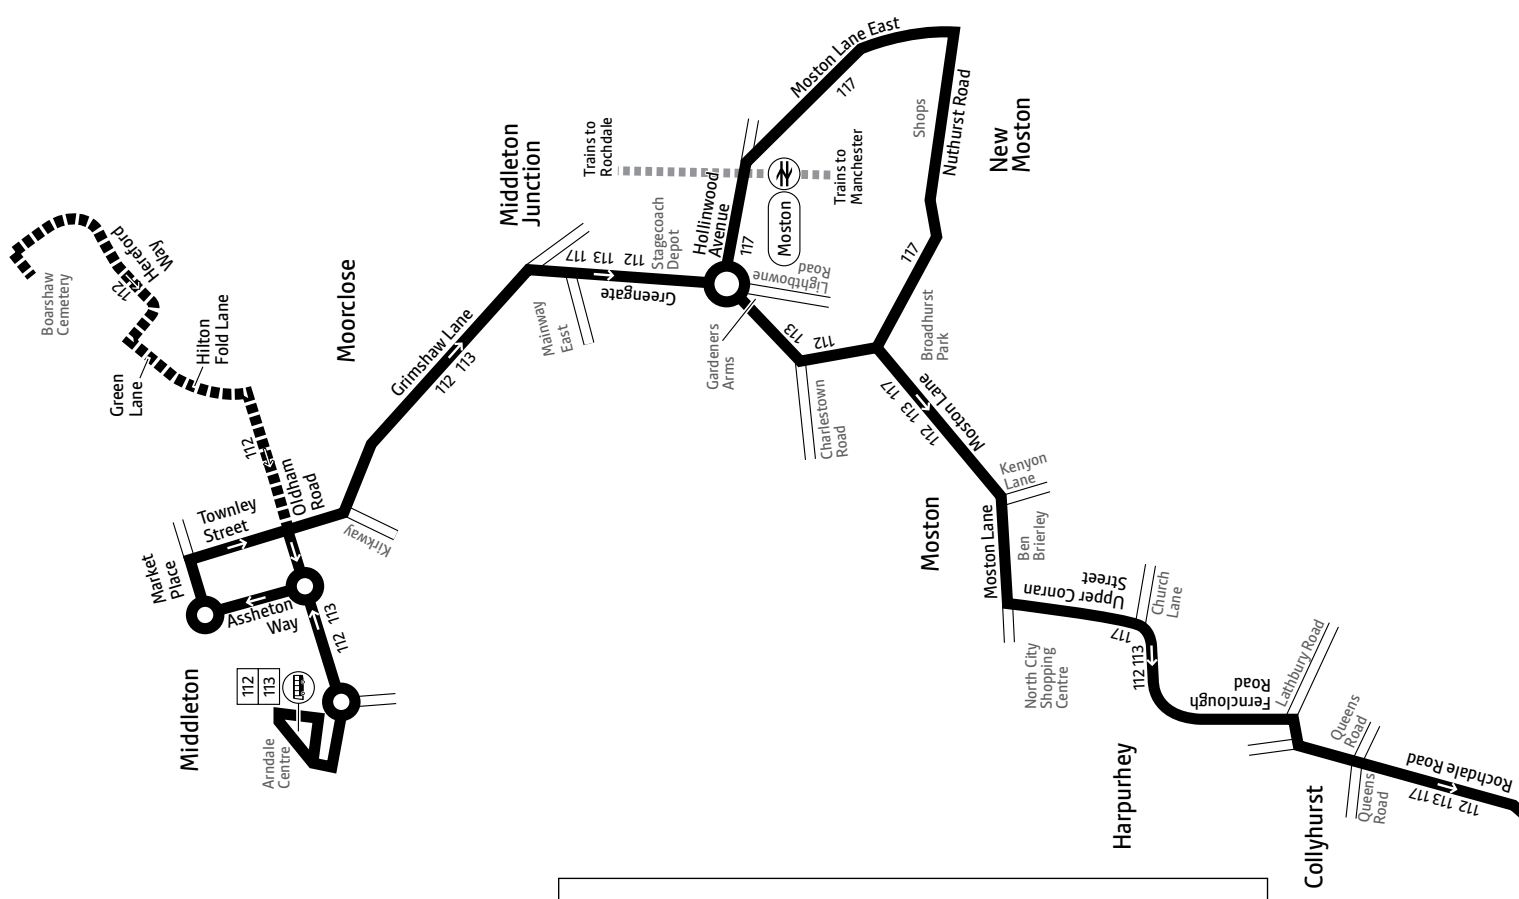

Boarshaw One morning journey