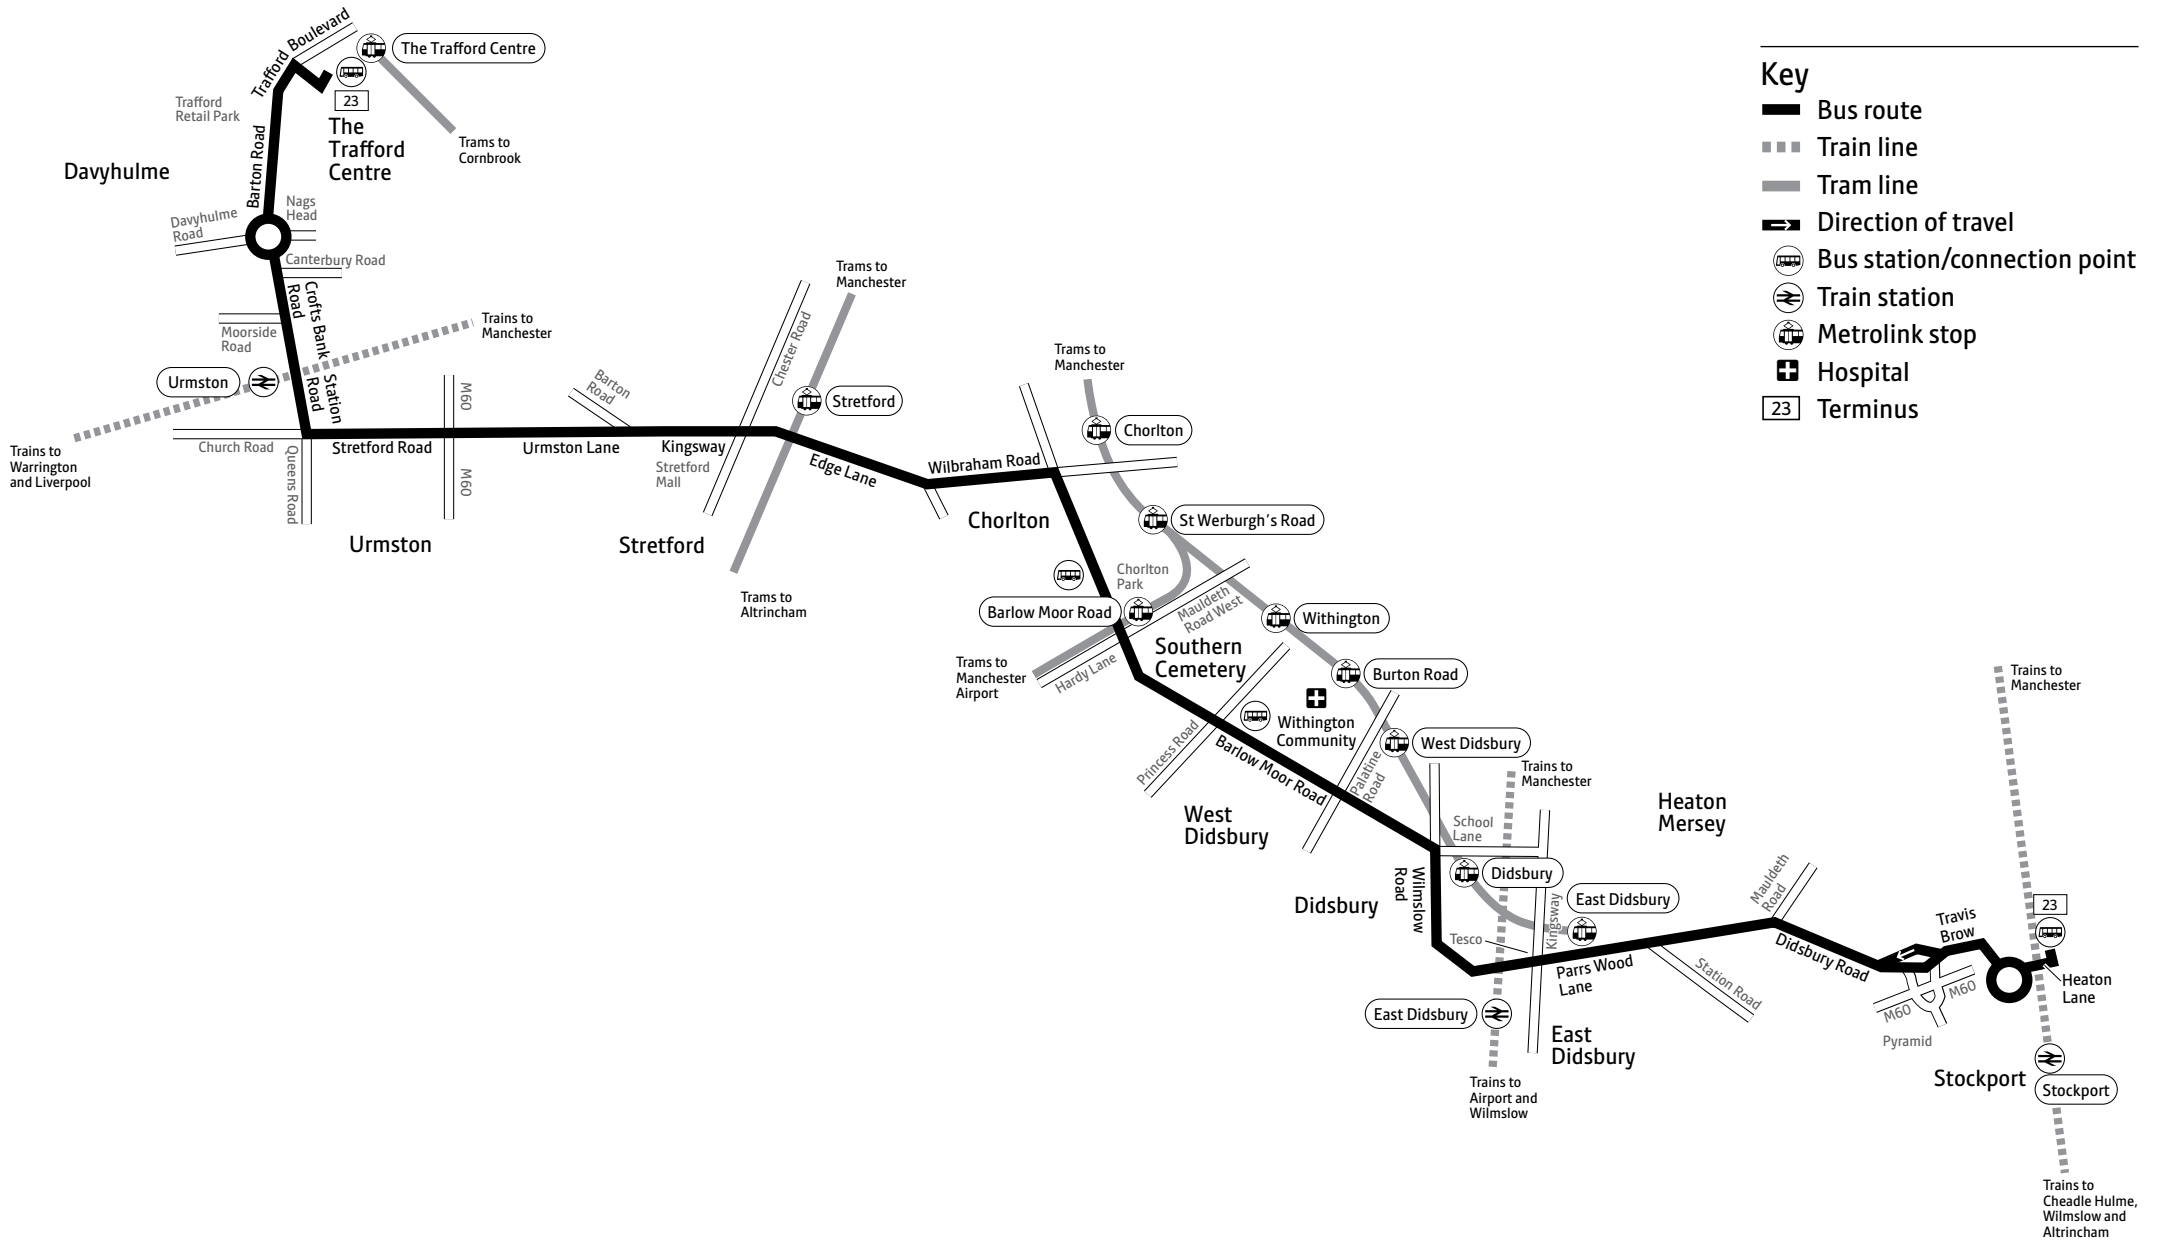

												☺		☺	☺				
The Trafford Centre, Bus Station	1547	1607	1627	1647	1707	1727	1747	1807		1907	1927	1947	2016		2316	0003			
Urmston, Queens Road	1556	1616	1636	1656	1716	1736	1756	1815		1915	1934	1954	2023		2323	0010			
Stretford Mall arr	1604	1624	1644	1704	1724	1744	1804	1822	and	1922	1941	2001	2030	and	2330	0017			
Stretford Mall dep	1606	1626	1646	1706	1726	1746	1806	1824	every	1924	1941	2001	2030	every	2330	0017			
Chorlton, Cundiff Road	1617	1637	1657	1717	1737	1755	1815	1831	20	1931	1948	2008	2037	hour	2337	0024			
Southern Cemetery	1624	1644	1704	1724	1744	1802	1822	1837	mins	1937	1953	2013	2042	until	2342	0029			
Didsbury, School Lane	1631	1651	1711	1731	1751	1809	1829	1843	until	1943	1958	2018	2047		2347	0033			
East Didsbury, Parrs Wood	1638	1658	1718	1738	1758	1815	1835	1848		1948	2002	2022	2051		2351	0037			
Stockport, Heaton Lane Bus Station	1650	1710	1730	1750	1810	1827	1847	1900		2000	2014	2034	2103		0003	0046			

☺ – Journey provided with the financial support of Transport for Greater Manchester

a – Starts from Barton Road/Rivers Lane 7 minutes earlier

♿ – All bus 23 journeys are run using easy access buses. See inside front cover of this leaflet for details

🕒 – Journey provided with the financial support of Transport for Greater Manchester
 a – Starts from Barton Road/Rivers Lane 7 minutes earlier
 🕒 – All bus 23 journeys are run using easy access buses. See inside front cover of this leaflet for details