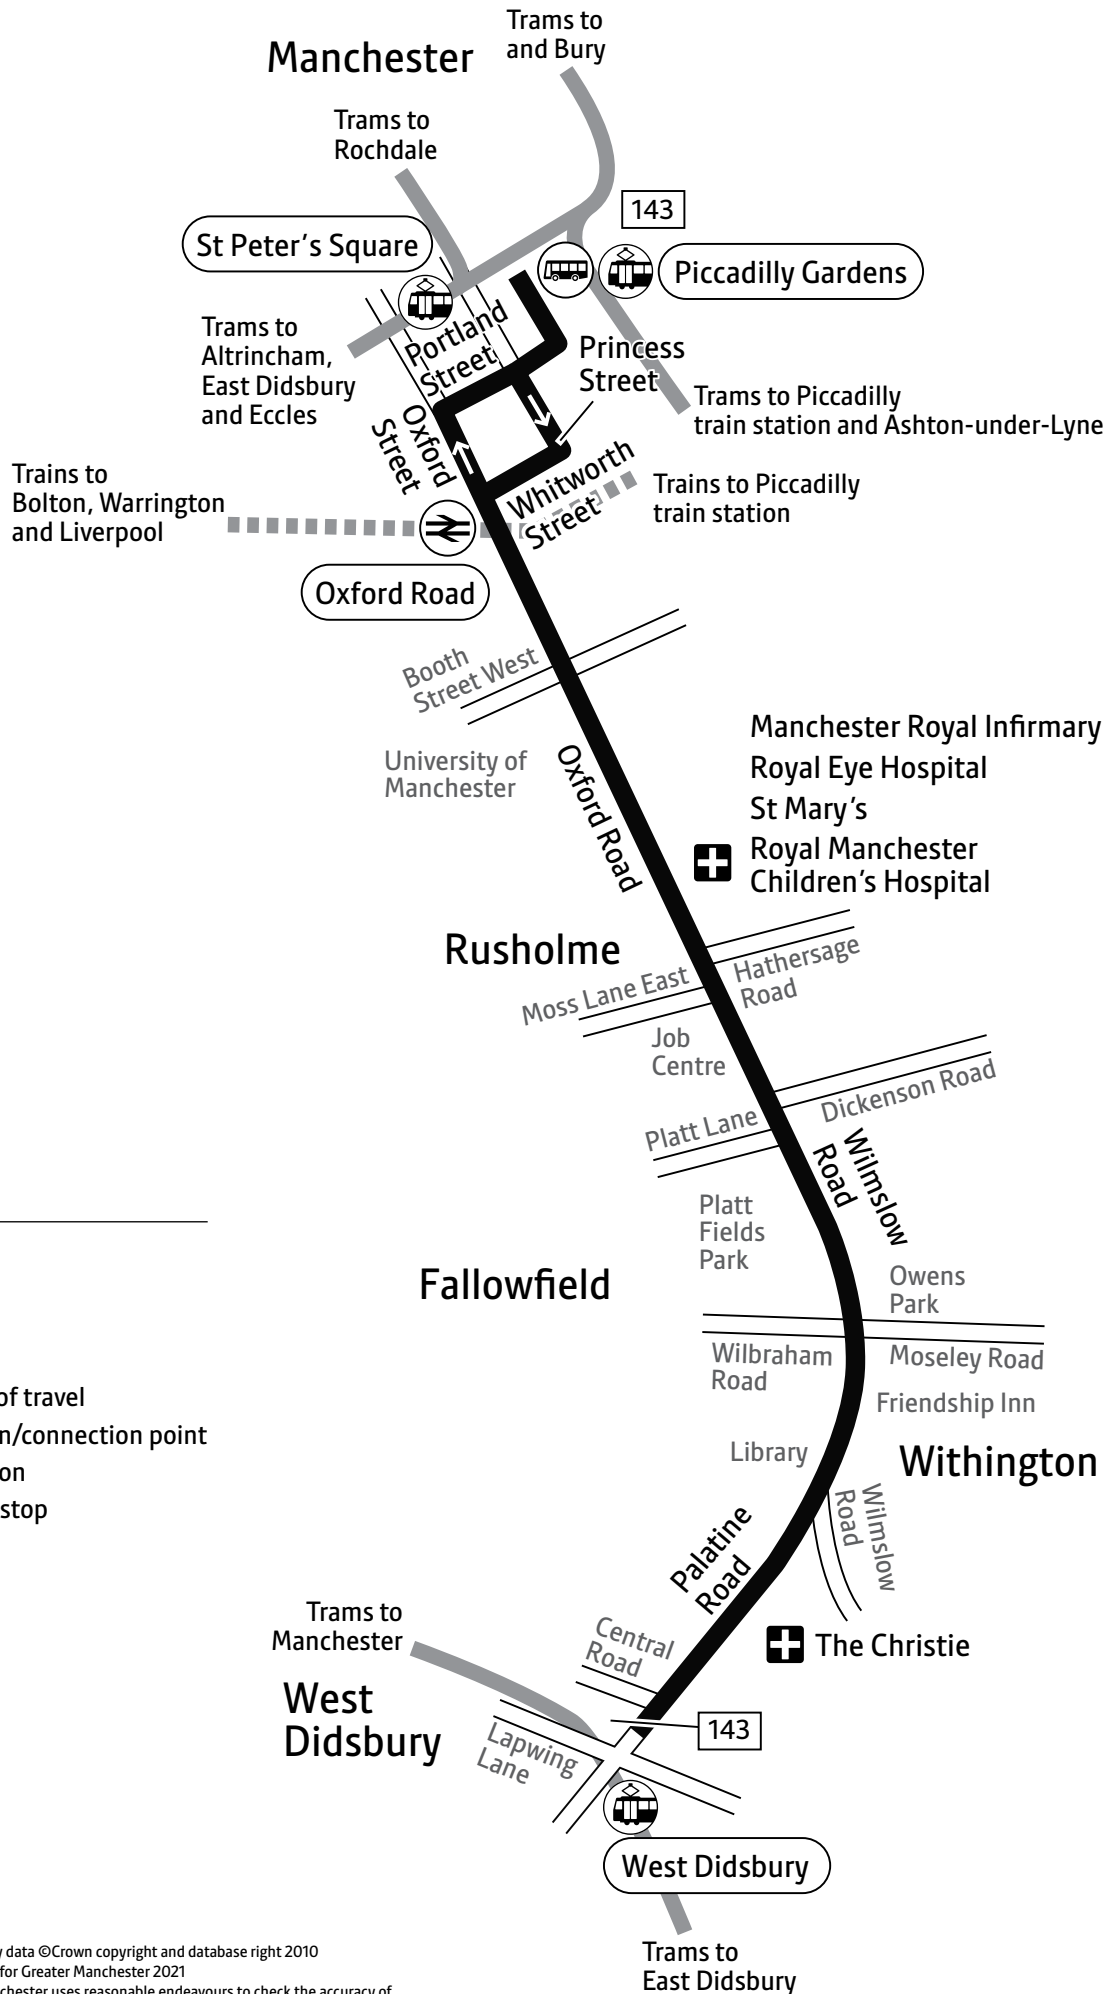

Using this timetable

Timetables show the direction of travel, bus numbers and the days of the week.

Main stops on the route are listed on the left. Where no time is shown against a particular stop, the bus does not stop there on that journey. Check any letters which are shown in the timetable against the key at the bottom of the page.

Using the 24 hour clock

Times are shown in four figures. The first two are the hour and the last two are the minutes.

0753 is 53 minutes past 7am

1953 is 53 minutes past 7pm

Operator details

Stagecoach

Head Office

Sunday Closed

Public hols 10am to 1.45pm
and 2.30pm to 5.30pm

Manchester

143

Key

-  Bus route
-  Train line
-  Tram line
-  Direction of travel
-  Bus station/connection point
-  Train station
-  Metrolink stop
-  Hospital
-  Terminus