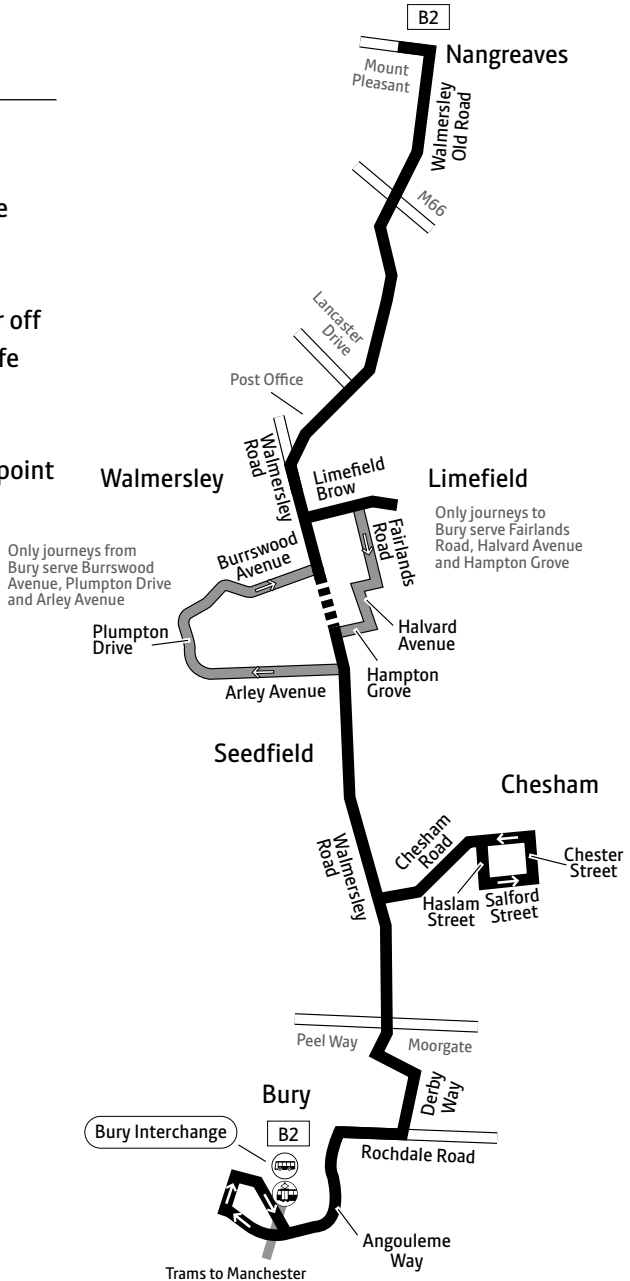

Using this timetable

Timetables show the direction of travel, bus numbers and the days of the week.

Main stops on the route are listed on the left. Where no time is shown against a particular stop, the bus does not stop there on that journey. Check any letters which are shown in the timetable against the key at the bottom of the page.

Using the 24 hour clock

Times are shown in four figures. The first two are the hour and the last two are the minutes.

0753 is 53 minutes past 7am

1953 is 53 minutes past 7pm

Operator details

The Burnley Bus Company

Mon to Fri 7am to 5.30pm

Saturday 8am to 5.30pm

Sunday* Closed

*Including public holidays

B2

Key

-  Bus route
-  Some early morning/late afternoon journeys
-  Hail and ride: passengers can get on or off the bus wherever it is safe
-  Tram line
-  Direction of travel
-  Bus station/connection point
-  Metrolink stop
-  Terminus