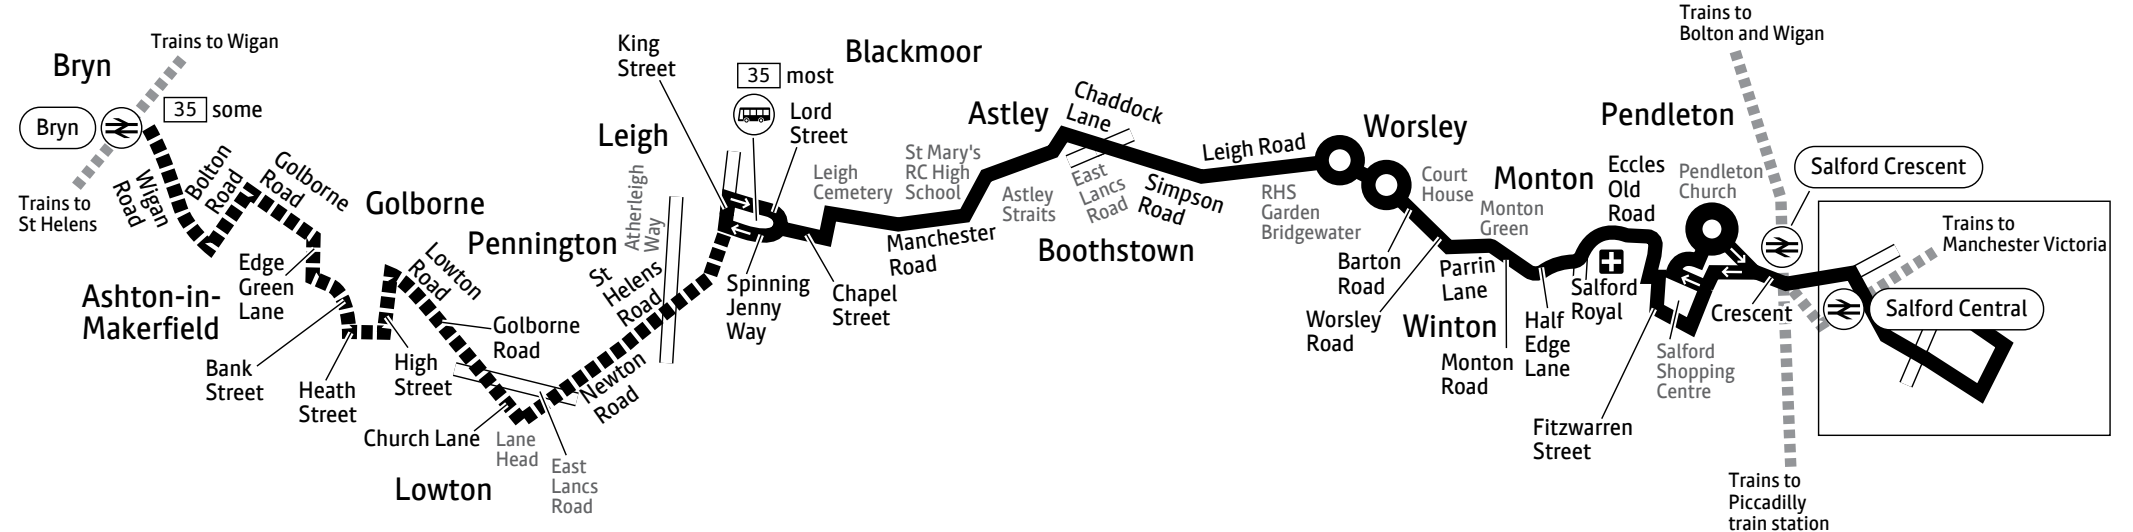

Key

- Bus route
- Some morning/evening journeys only
- Train line
- Tram line
- Direction of travel
- Bus station/connection point
- Train station
- Metrolink stop
- Hospital
- Terminus

Route in Manchester city centre

Contains Ordnance Survey data ©Crown copyright and database right 2010
©0100022610 Transport for Greater Manchester 2026
Transport for Greater Manchester uses reasonable endeavours to check the accuracy of information published and to publish changes to information in a timely manner. In no event will Transport for Greater Manchester be liable for any loss that may arise from this information being inaccurate.