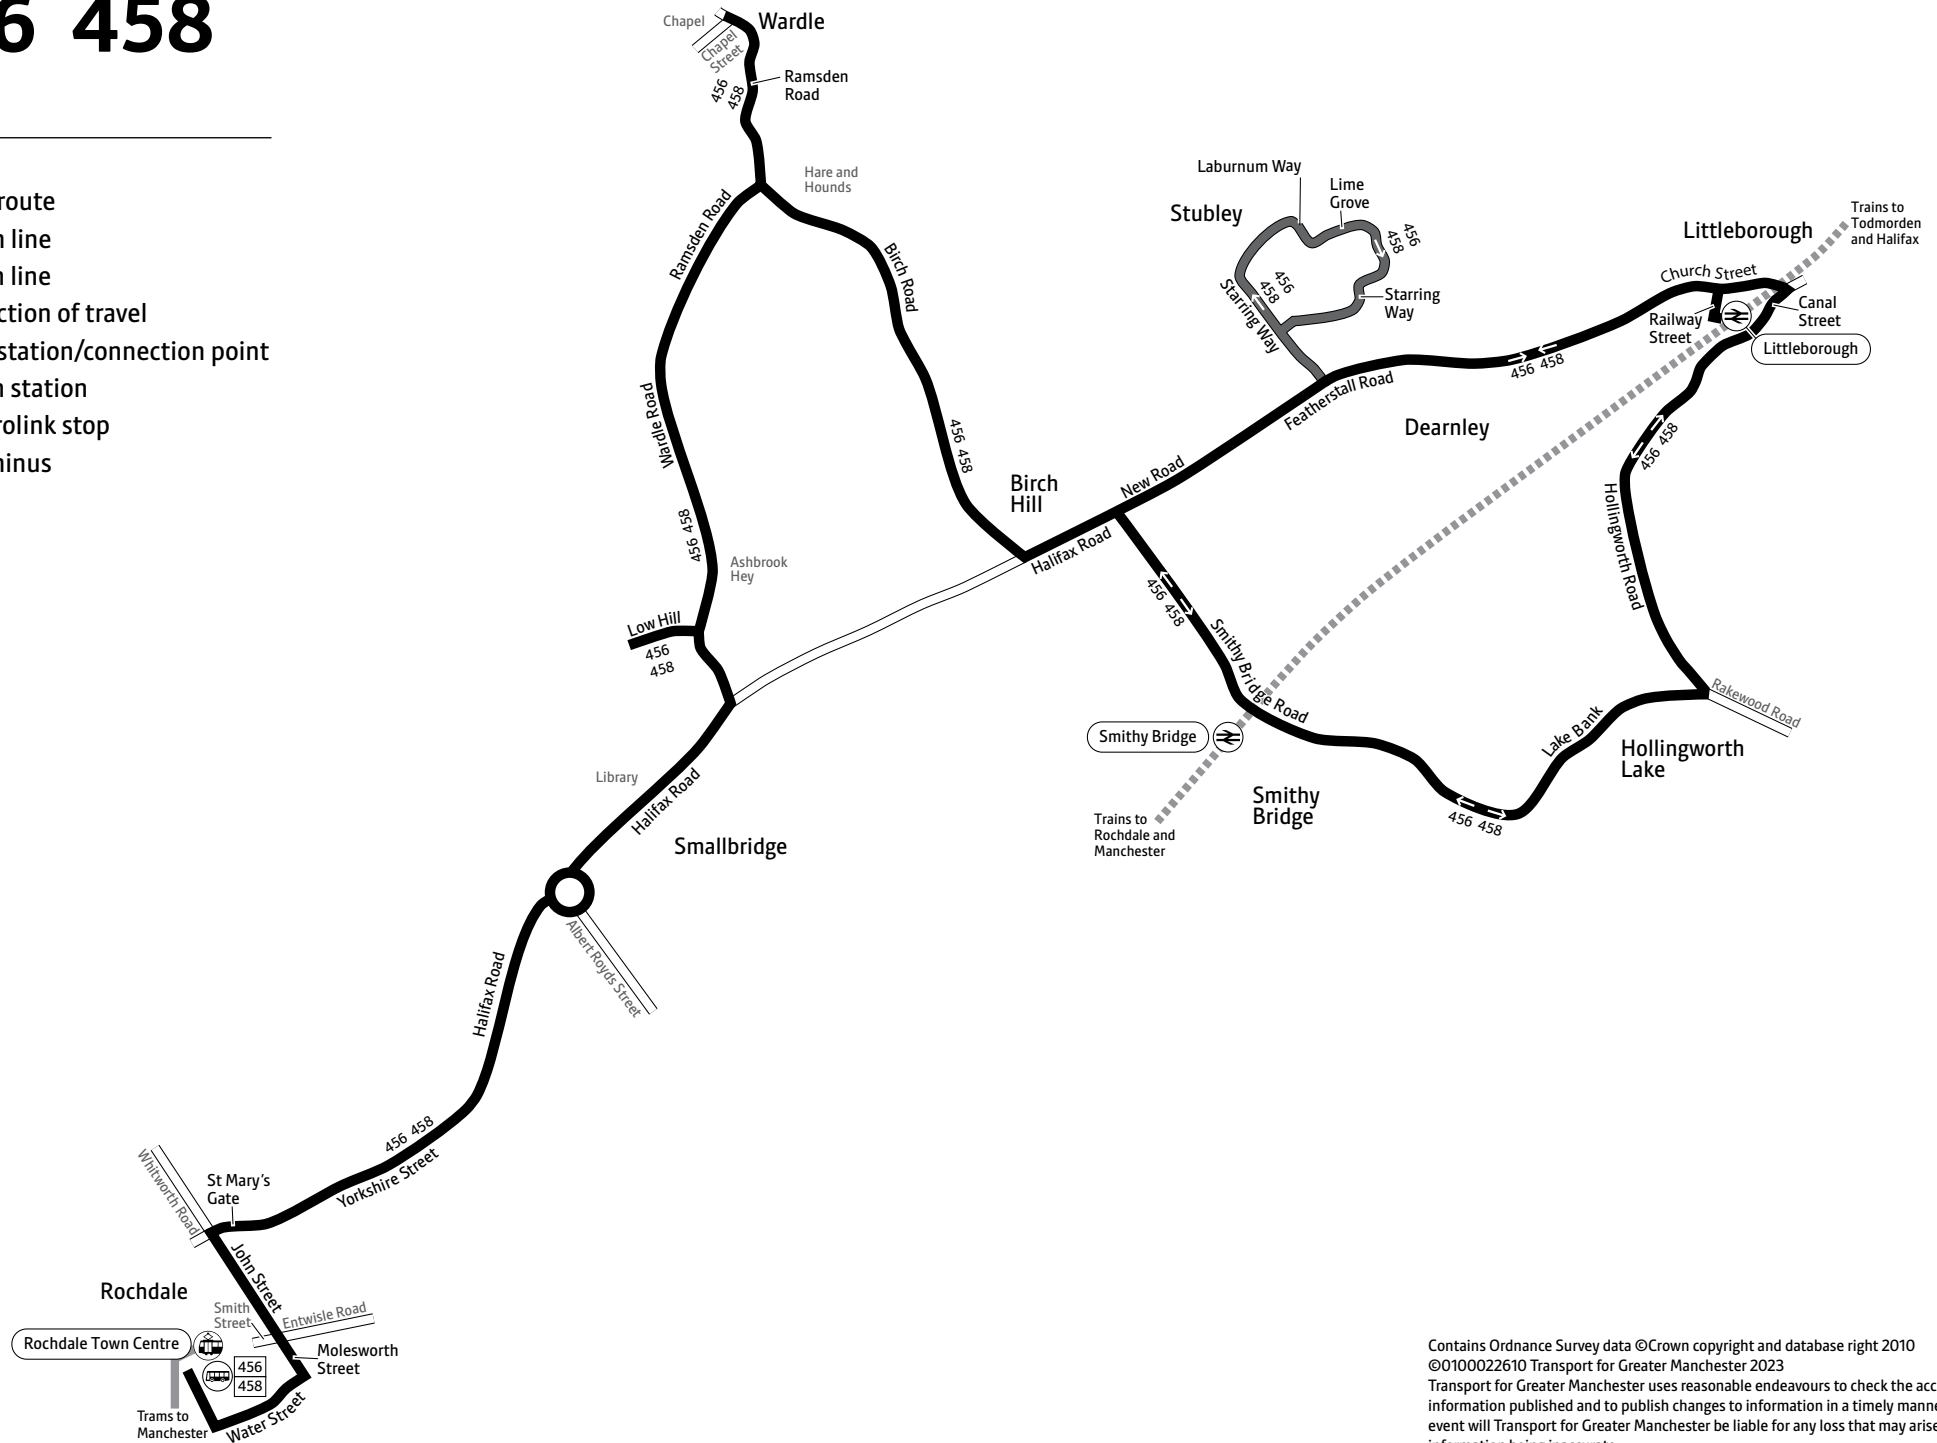

456 458

Key

- Bus route
- Tram line
- Train line
- Direction of travel
- Bus station/connection point
- Train station
- Metrolink stop
- Terminus

Contains Ordnance Survey data ©Crown copyright and database right 2010
©0100022610 Transport for Greater Manchester 2023
Transport for Greater Manchester uses reasonable endeavours to check the accuracy of information published and to publish changes to information in a timely manner. In no event will Transport for Greater Manchester be liable for any loss that may arise from this information being inaccurate.