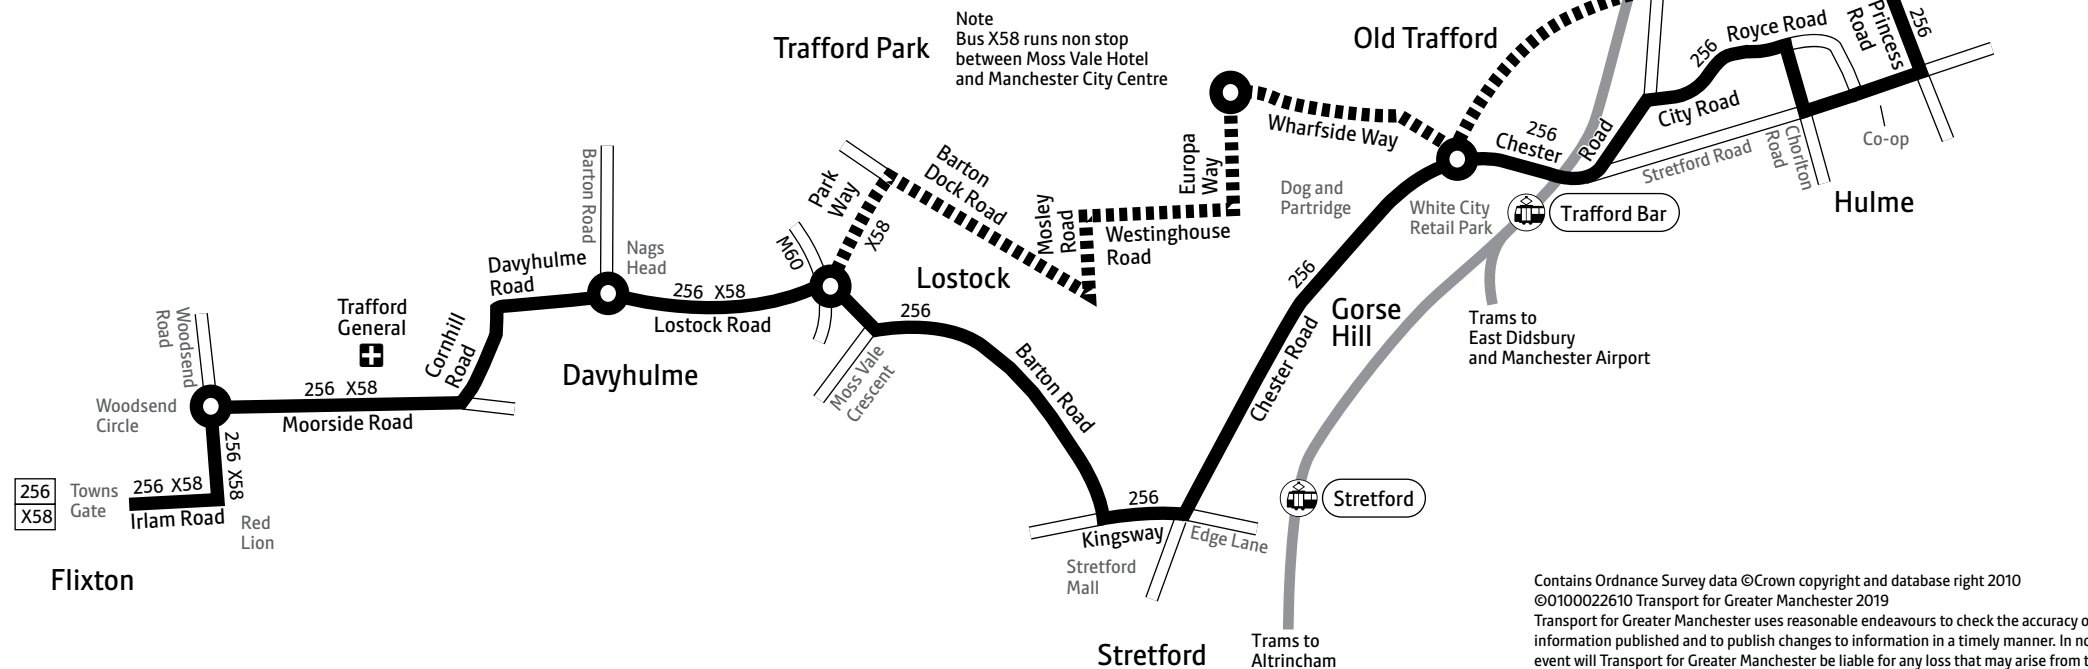

256 X58

Key

- Bus route
- Train line
- Tram line
- Direction of travel
- Bus station/connection point
- Train station
- Metrolink stop
- Hospital
- Terminus

Stopping places

Bus X58 only stops at some bus stops along the route. The stopping places are as follows:

To Manchester:

All bus stops between Flixton, Town's Gate and Lostock, Moss Vale Hotel.

Then non-stop to:

Whitworth Street West
Lower Mosley Street, Manchester Central
Mount Street
Albert Square
King Street
Manchester, Piccadilly Gardens

From Manchester:

Manchester, Piccadilly Gardens
Chepstow Street
Great Bridgewater Street, Bridgewater Hall
Whitworth Street West

Then non-stop to:

Lostock, Moss Vale Hotel
Then at all bus stops to Flixton, Town's Gate

Bus 256 stops at all bus stops along the route.

Route in Manchester city centre

Contains Ordnance Survey data ©Crown copyright and database right 2010
©0100022610 Transport for Greater Manchester 2019
Transport for Greater Manchester uses reasonable endeavours to check the accuracy of information published and to publish changes to information in a timely manner. In no event will Transport for Greater Manchester be liable for any loss that may arise from this information being inaccurate.