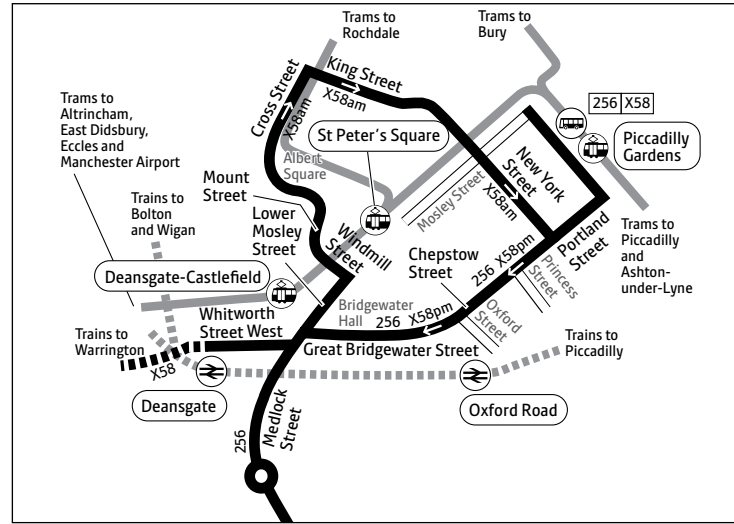

256 X58

Key

- Bus route
- Train line
- Tram line
- Direction of travel
- Bus station/connection point
- Train station
- Metrolink stop
- Hospital
- Terminus

Stopping places

Bus X58 only stops at some bus stops along the route. The stopping places are as follows:

To Manchester:

All bus stops between Flixton, Town's Gate and Lostock, Moss Vale Hotel.

Then non-stop to:

Whitworth Street West
Lower Mosley Street, Manchester Central
Mount Street
Albert Square
King Street
Manchester, Piccadilly Gardens

From Manchester:

Manchester, Piccadilly Gardens
Chepstow Street
Great Bridgewater Street, Bridgewater Hall
Whitworth Street West

Then non-stop to:

Lostock, Moss Vale Hotel
Then at all bus stops to Flixton, Town's Gate

Bus 256 stops at all bus stops along the route.

Route in Manchester city centre

Contains Ordnance Survey data ©Crown copyright and database right 2010
©0100022610 Transport for Greater Manchester 2019
Transport for Greater Manchester uses reasonable endeavours to check the accuracy of information published and to publish changes to information in a timely manner. In no event will Transport for Greater Manchester be liable for any loss that may arise from this information being inaccurate.