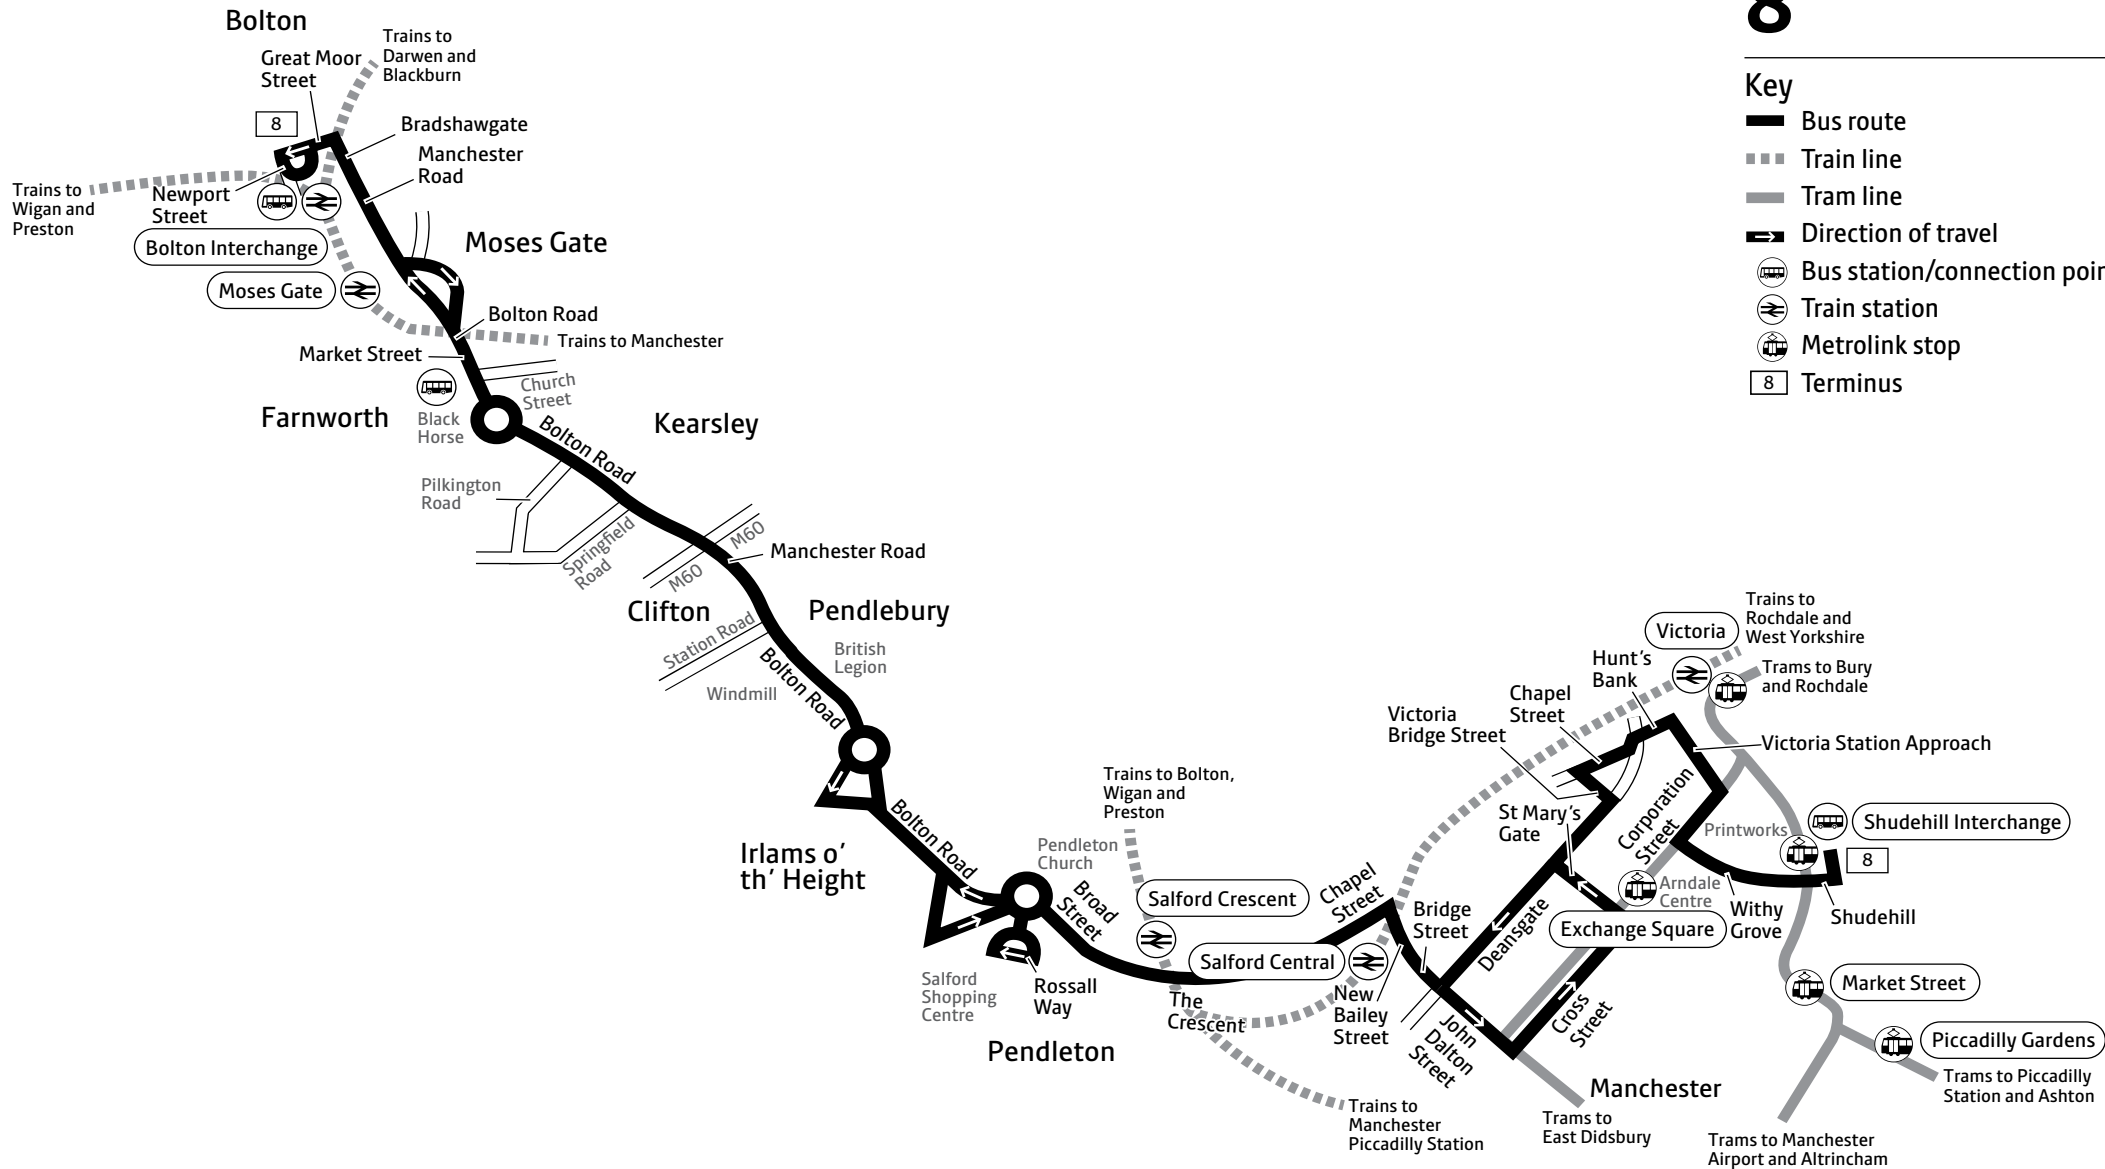

Key

- Bus route
- Train line
- Tram line
- Direction of travel
- Bus station/connection point
- Train station
- Metrolink stop
- Terminus