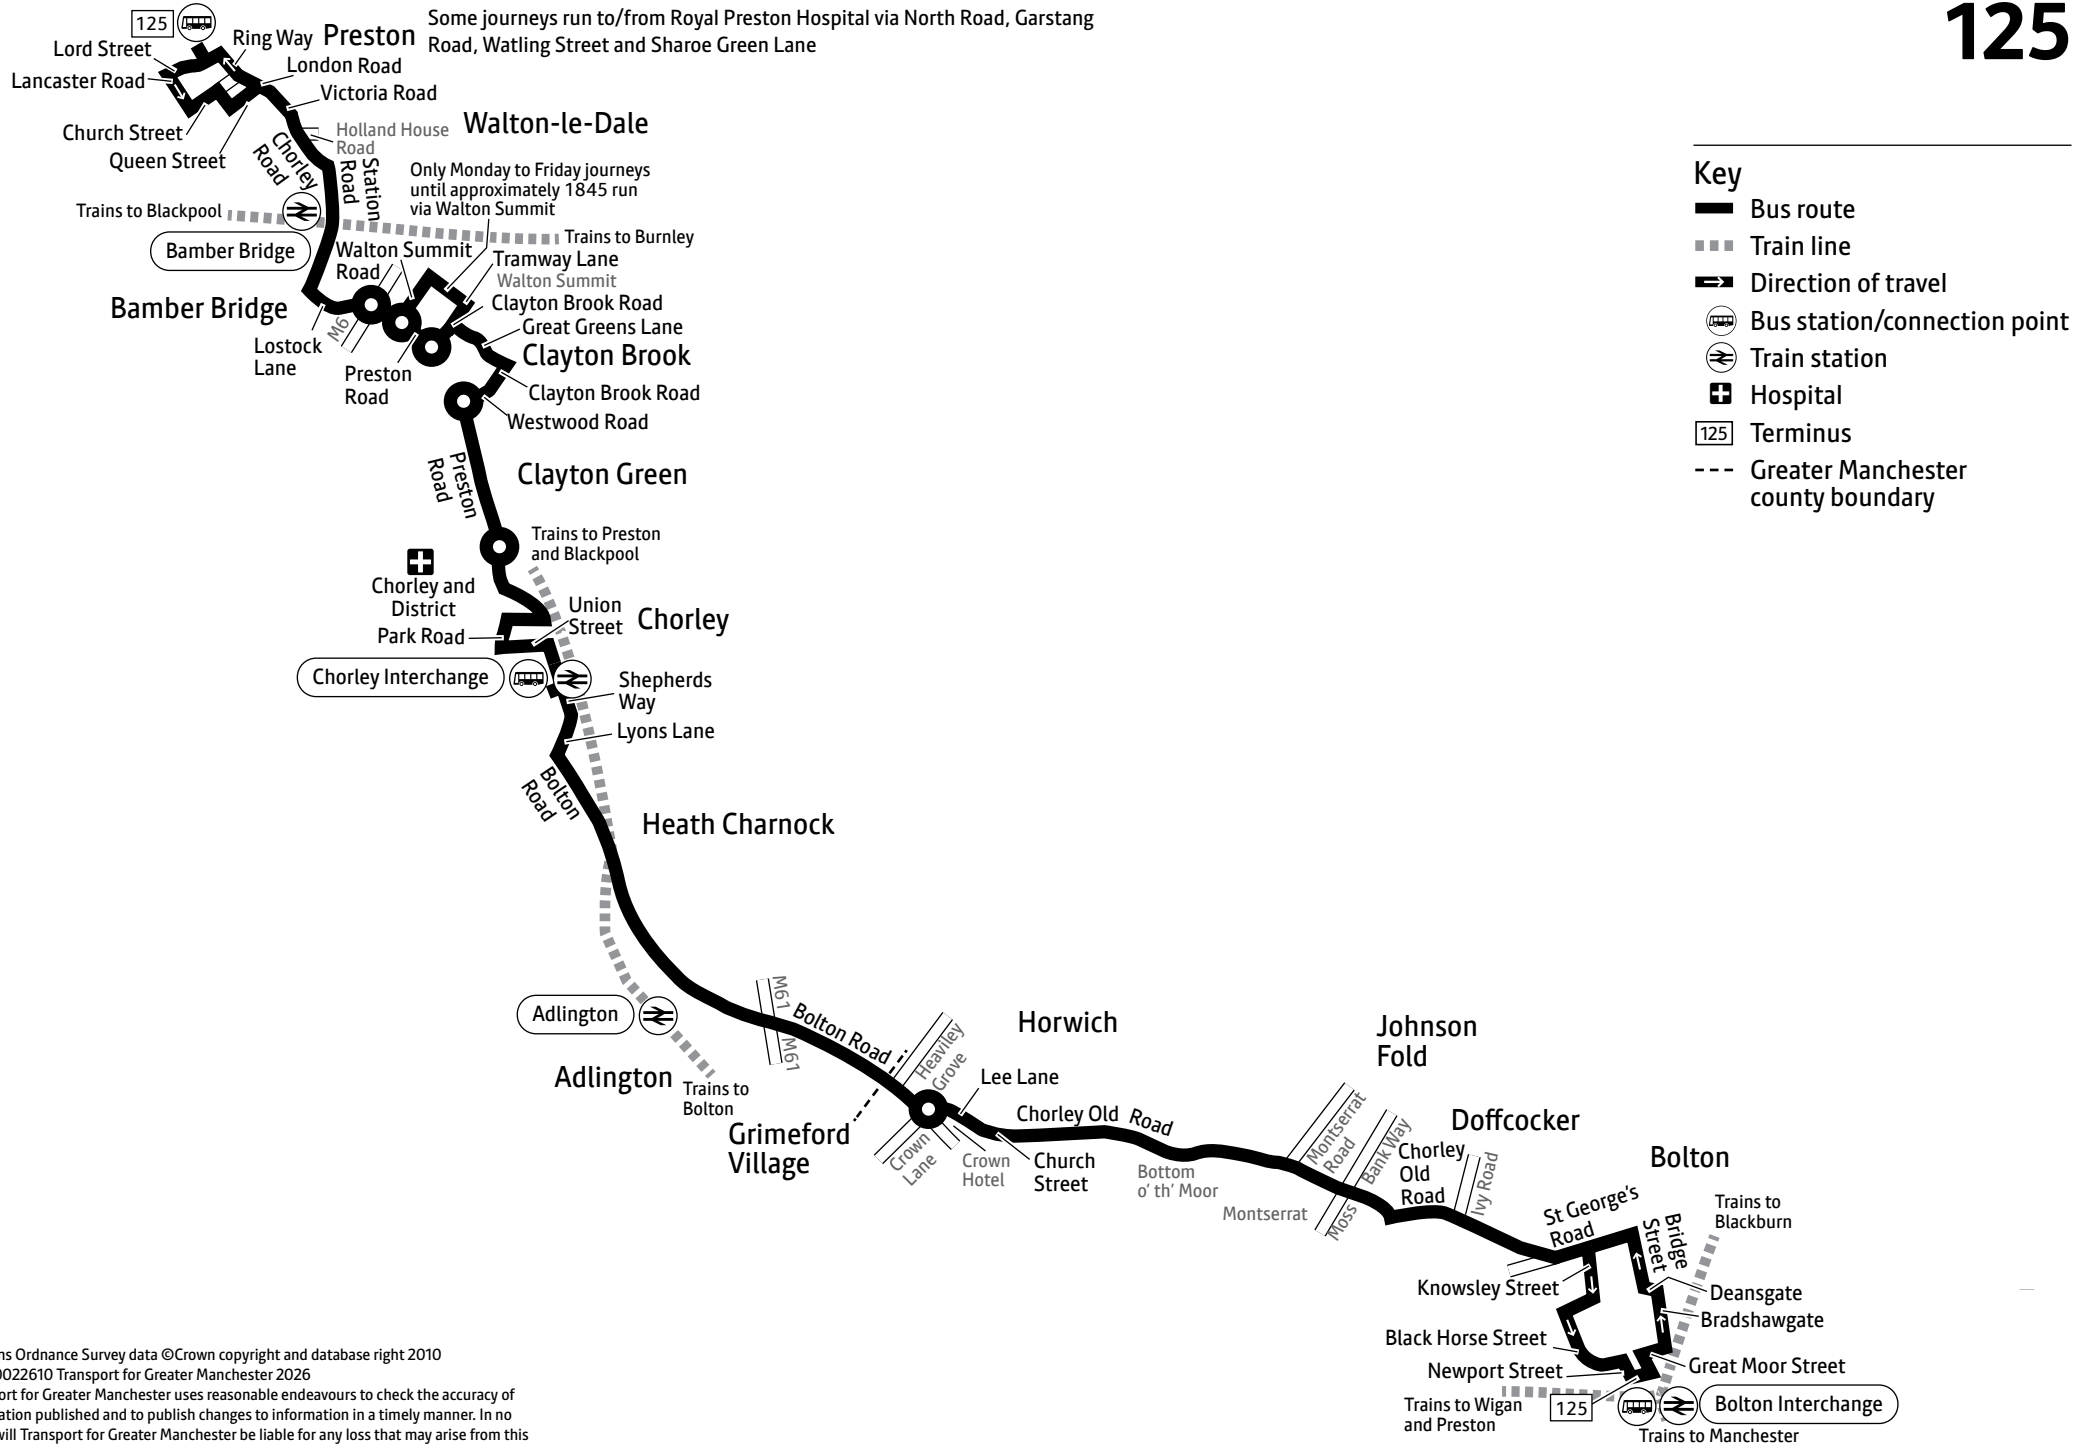

Contains Ordnance Survey data ©Crown copyright and database right 2010
©0100022610 Transport for Greater Manchester 2026
Transport for Greater Manchester uses reasonable endeavours to check the accuracy of information published and to publish changes to information in a timely manner. In no event will Transport for Greater Manchester be liable for any loss that may arise from this information being inaccurate.