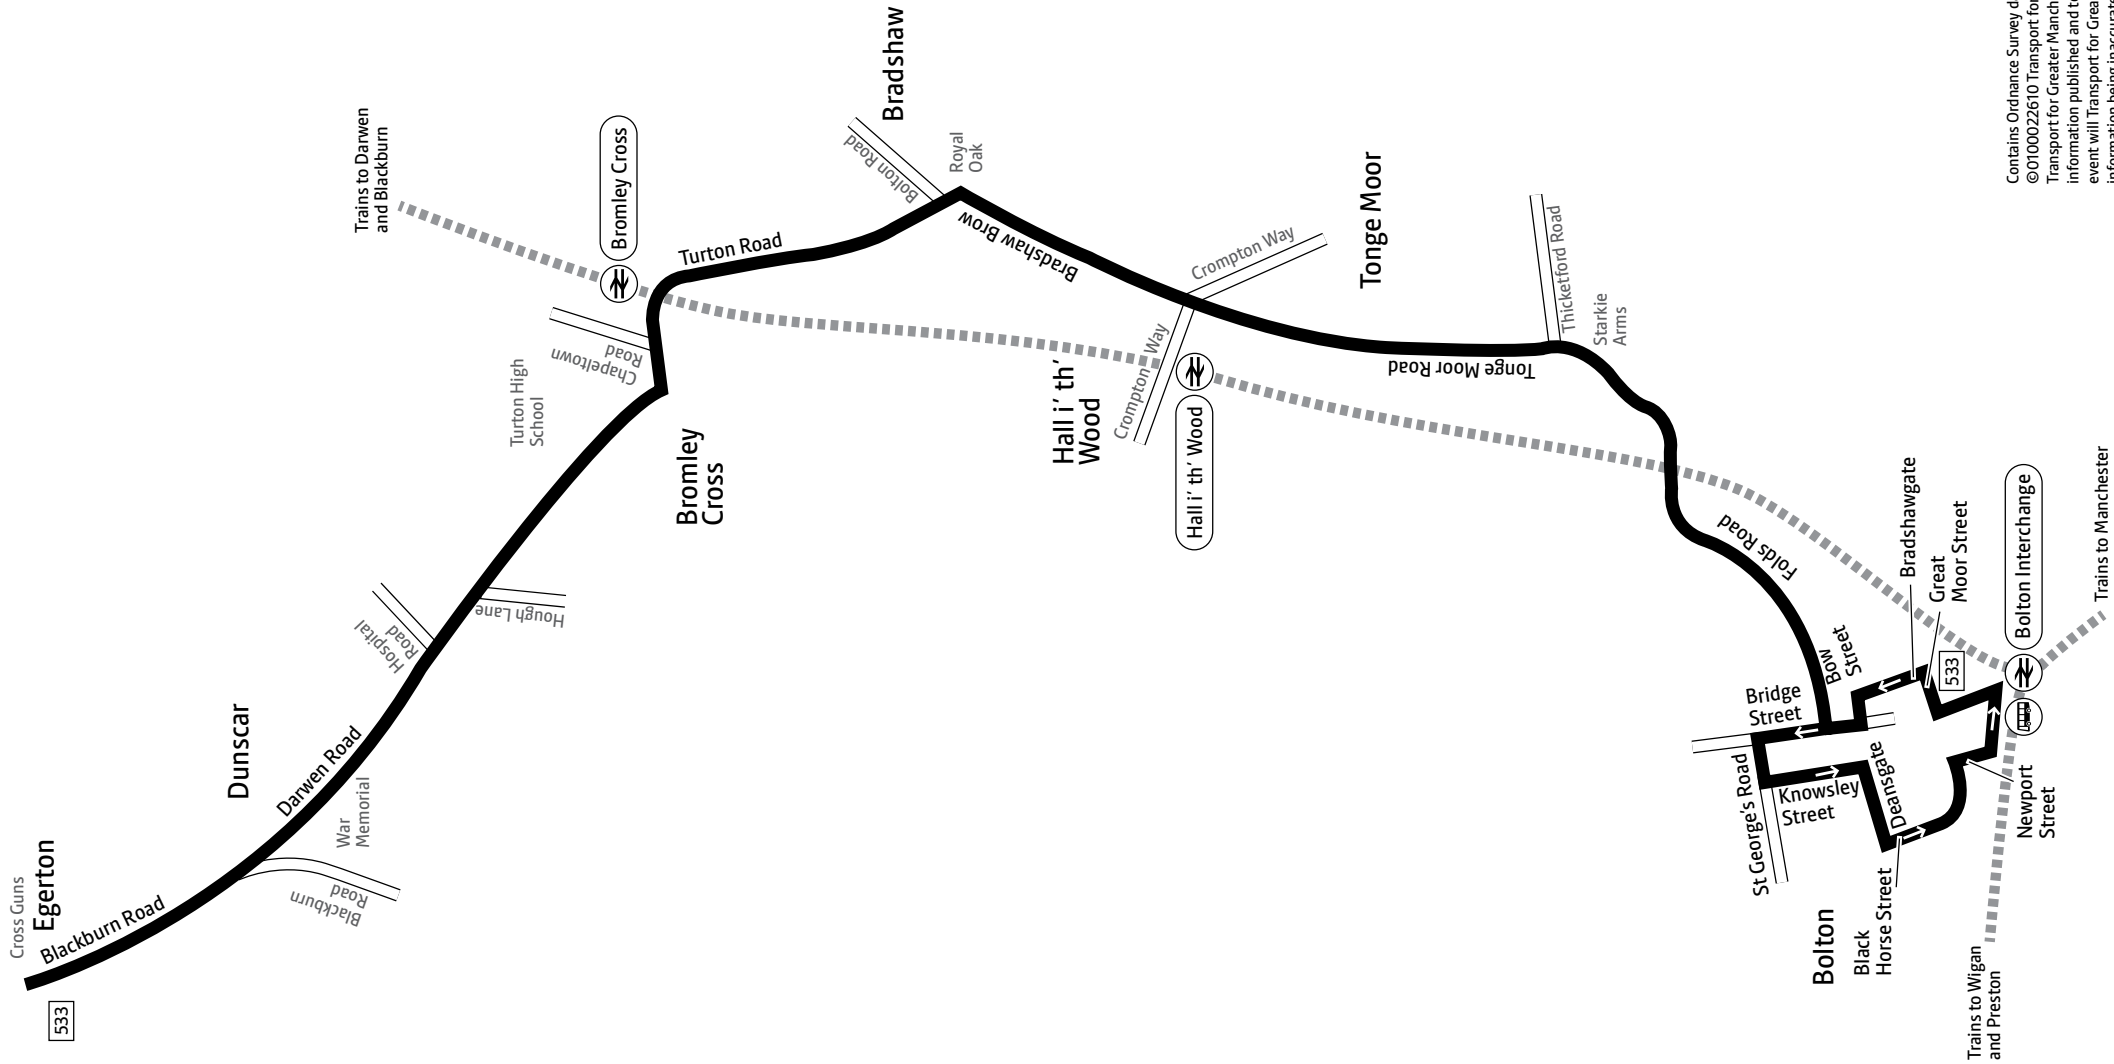

533

Contains Ordnance Survey data © Crown copyright and database right 2010
© 0100022610 Transport for Greater Manchester 2017
Transport for Greater Manchester uses reasonable endeavours to check the accuracy of information published and to publish changes to information in a timely manner. In no event will Transport for Greater Manchester be liable for any loss that may arise from this information being inaccurate.