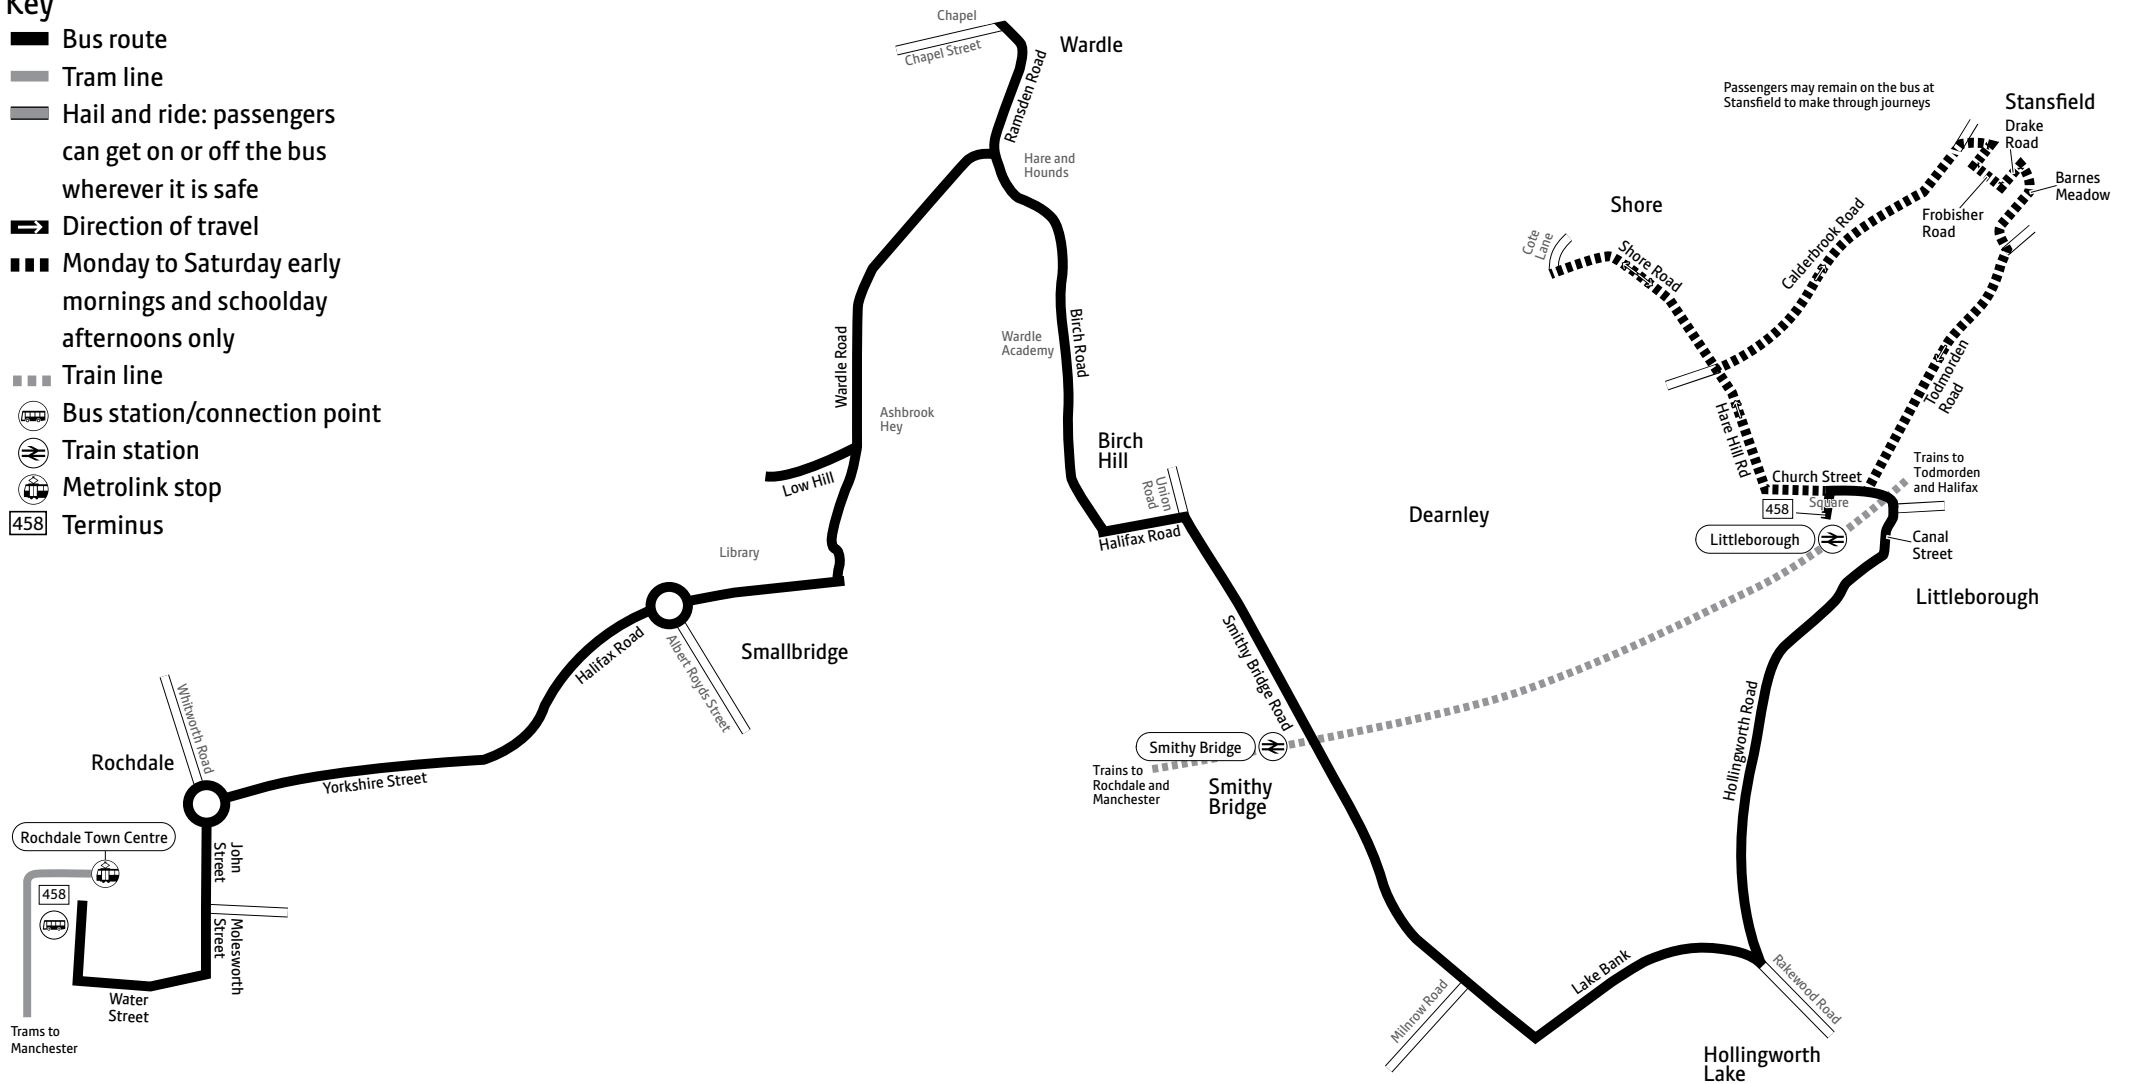

SD – Schooldays only

SH – School holidays only

♿ – All bus 458 journeys are run using easy access buses. See inside front cover of this leaflet for details

Continues after route plan

458

Key

-  Bus route
-  Tram line
-  Hail and ride: passengers can get on or off the bus wherever it is safe
-  Direction of travel
-  Monday to Saturday early mornings and schoolday afternoons only
-  Train line
-  Bus station/connection point
-  Train station
-  Metrolink stop
-  Terminus

Littleborough — Hollingworth Lake — Wardle — Rochdale

Including early morning journey serving Shore and Stansfield

458

Saturdays

Littleborough, Church Street	0715												
Shore, Cote Lane	0721												
Stansfield, Frobisher Road	0728												
Littleborough, Train Station	0735	0805	0835	0935		1705	1740	1840	1934	2034	2134	2234	
Hollingworth Lake	0740	0810	0840	0940	and	1710	1745	1845	1938	2038	2138	2238	
Smithy Bridge Rd/South View Rd	0744	0814	0844	0945	every	1715	1750	1850	1943	2043	2143	2243	
Wardle Academy	0747	0817	0847	0947	30	1717	1752	1852	1945	2045	2145	2245	
Wardle, Chapel	0750	0820	0850	0950	mins	1720	1755	1855	1947	2047	2147	2247	
Low Hill	0755	0825	0855	0955	until	1725	1800	1900	1951	2051	2151	2251	
Smallbridge, Library	0757	0827	0857	0957		1727	1802	1902	1953	2053	2153	2253	
Rochdale, Interchange	0805	0835	0905	1003		1733	1808	1908	2000	2100	2200	2300	