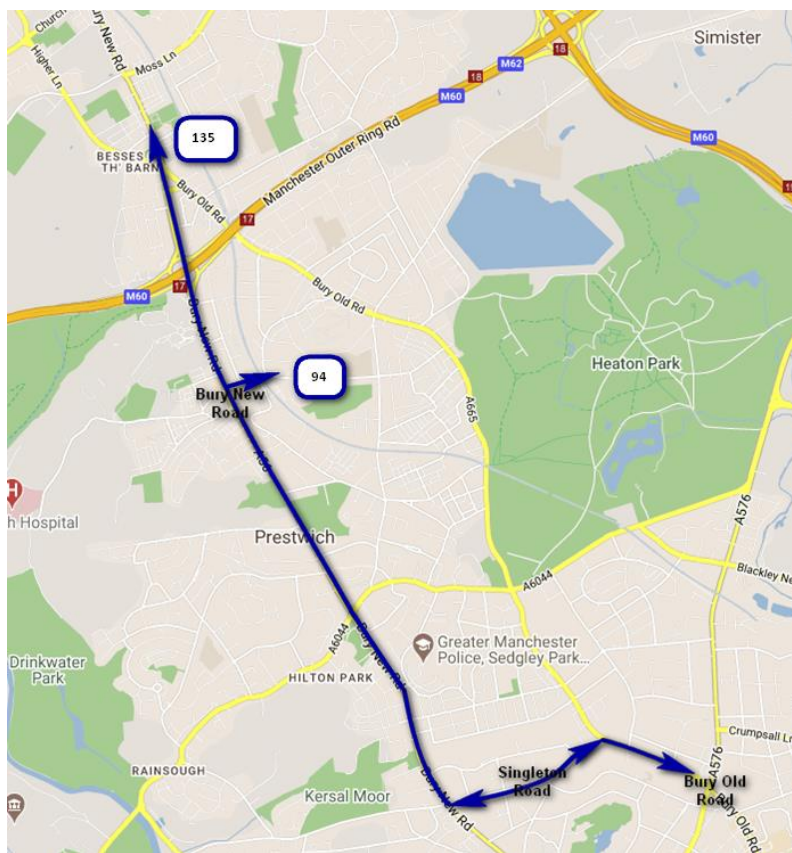

156	NMGH	Middleton	From NMGH, AHEAD Delaunays Road, RIGHT Mill Brow, AHEAD Old Market Street, LEFT Middleton Old Road, LEFT Rochdale Road, AHEAD Manchester New Road, 1 st EXIT into Middleton Bus station.
156	Middleton	NMGH	From Middleton Bus station 3 rd EXIT onto Manchester New Road, AHEAD Rochdale Road, RIGHT Middleton Old Road, RIGHT Old Market Street, AHEAD Mill Brow to resume normal route.

41 diversion route

59 diversion route

66 diversion route

90 diversion route

94 (duration of event) & 135 diversion routes

156 diversion route