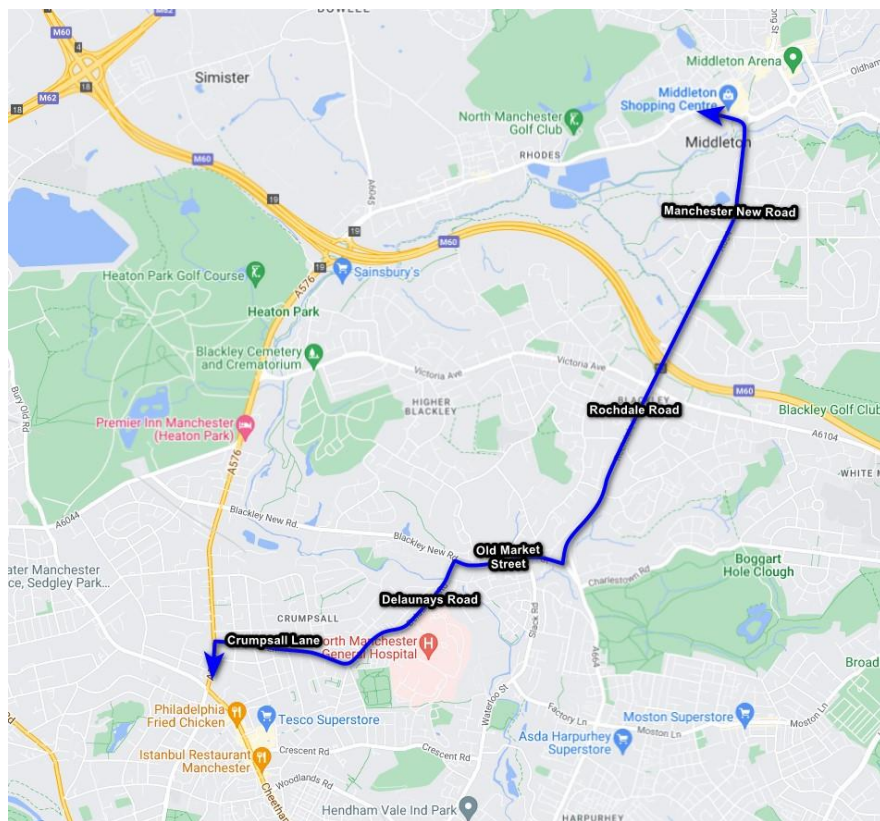

Parklife Saturday 8 and Sunday 9 June

Services affected: 41, 59, 66, 90, 94, 135 and 156

Manchester's biggest music festival, Parklife, returns to Heaton Park on Saturday 8 and Sunday 9 June.

Bus diversions will be in place from 8pm until 2am on Saturday and Sunday 9 June 2024, apart from the 94 route which will be in place for the duration of the event.

156	NMGH	Middleton	From NMGH, AHEAD Delaunays Road, RIGHT Mill Brow, AHEAD Old Market Street, LEFT Middleton Old Road, LEFT Rochdale Road, AHEAD Manchester New Road, 1 st EXIT into Middleton Bus station.
156	Middleton	NMGH	From Middleton Bus station 3 rd EXIT onto Manchester New Road, AHEAD Rochdale Road, RIGHT Middleton Old Road, RIGHT Old Market Street, AHEAD Mill Brow to resume normal route.

41 diversion route

59 diversion route

66 diversion route

90 diversion route

94 (duration of event) & 135 diversion routes

156 diversion route