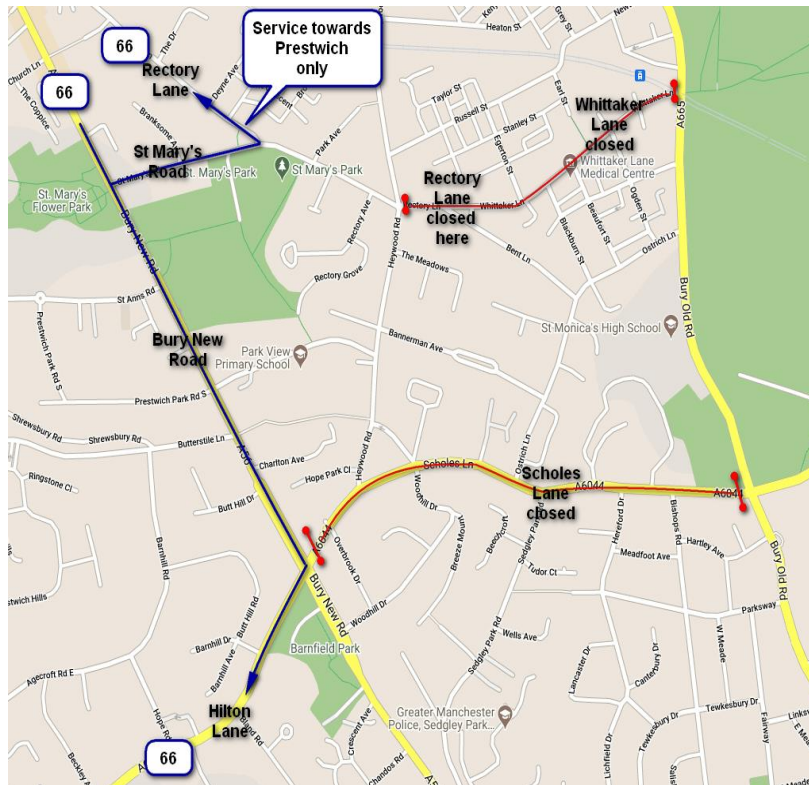

Parklife Saturday 8 and Sunday 9 June

Services affected: 41, 59, 66, 90, 94, 135 and 156

Manchester's biggest music festival, Parklife, returns to Heaton Park on Saturday 8 and Sunday 9 June.

Bus diversions will be in place from 8pm until 2am on Saturday and Sunday 9 June 2024, apart from the 94 route which will be in place for the duration of the event.

156	NMGH	Middleton	From NMGH, AHEAD Delaunays Road, RIGHT Mill Brow, AHEAD Old Market Street, LEFT Middleton Old Road, LEFT Rochdale Road, AHEAD Manchester New Road, 1 st EXIT into Middleton Bus station.
156	Middleton	NMGH	From Middleton Bus station 3 rd EXIT onto Manchester New Road, AHEAD Rochdale Road, RIGHT Middleton Old Road, RIGHT Old Market Street, AHEAD Mill Brow to resume normal route.

41 diversion route

59 diversion route

66 diversion route

90 diversion route

94 (duration of event) & 135 diversion routes

156 diversion route