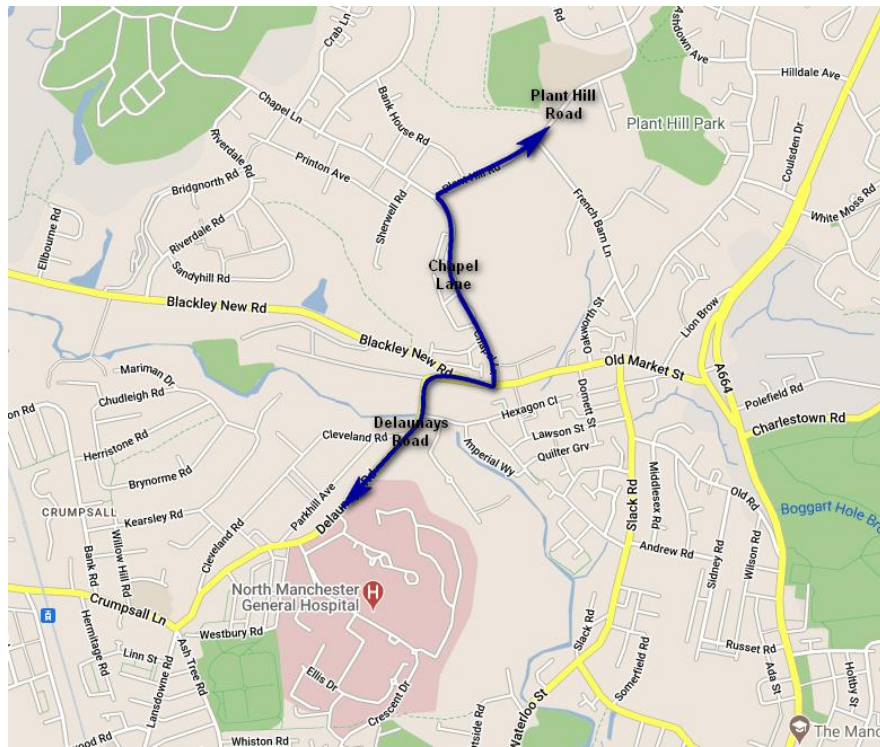

Parklife Saturday 8 and Sunday 9 June

Services affected: 41, 59, 66, 90, 94, 135 and 156

Manchester's biggest music festival, Parklife, returns to Heaton Park on Saturday 8 and Sunday 9 June.

Bus diversions will be in place from 8pm until 2am on Saturday and Sunday 9 June 2024, apart from the 94 route which will be in place for the duration of the event.

156	NMGH	Middleton	From NMGH, AHEAD Delaunays Road, RIGHT Mill Brow, AHEAD Old Market Street, LEFT Middleton Old Road, LEFT Rochdale Road, AHEAD Manchester New Road, 1 st EXIT into Middleton Bus station.
156	Middleton	NMGH	From Middleton Bus station 3 rd EXIT onto Manchester New Road, AHEAD Rochdale Road, RIGHT Middleton Old Road, RIGHT Old Market Street, AHEAD Mill Brow to resume normal route.

41 diversion route

59 diversion route

66 diversion route

90 diversion route

94 (duration of event) & 135 diversion routes

156 diversion route