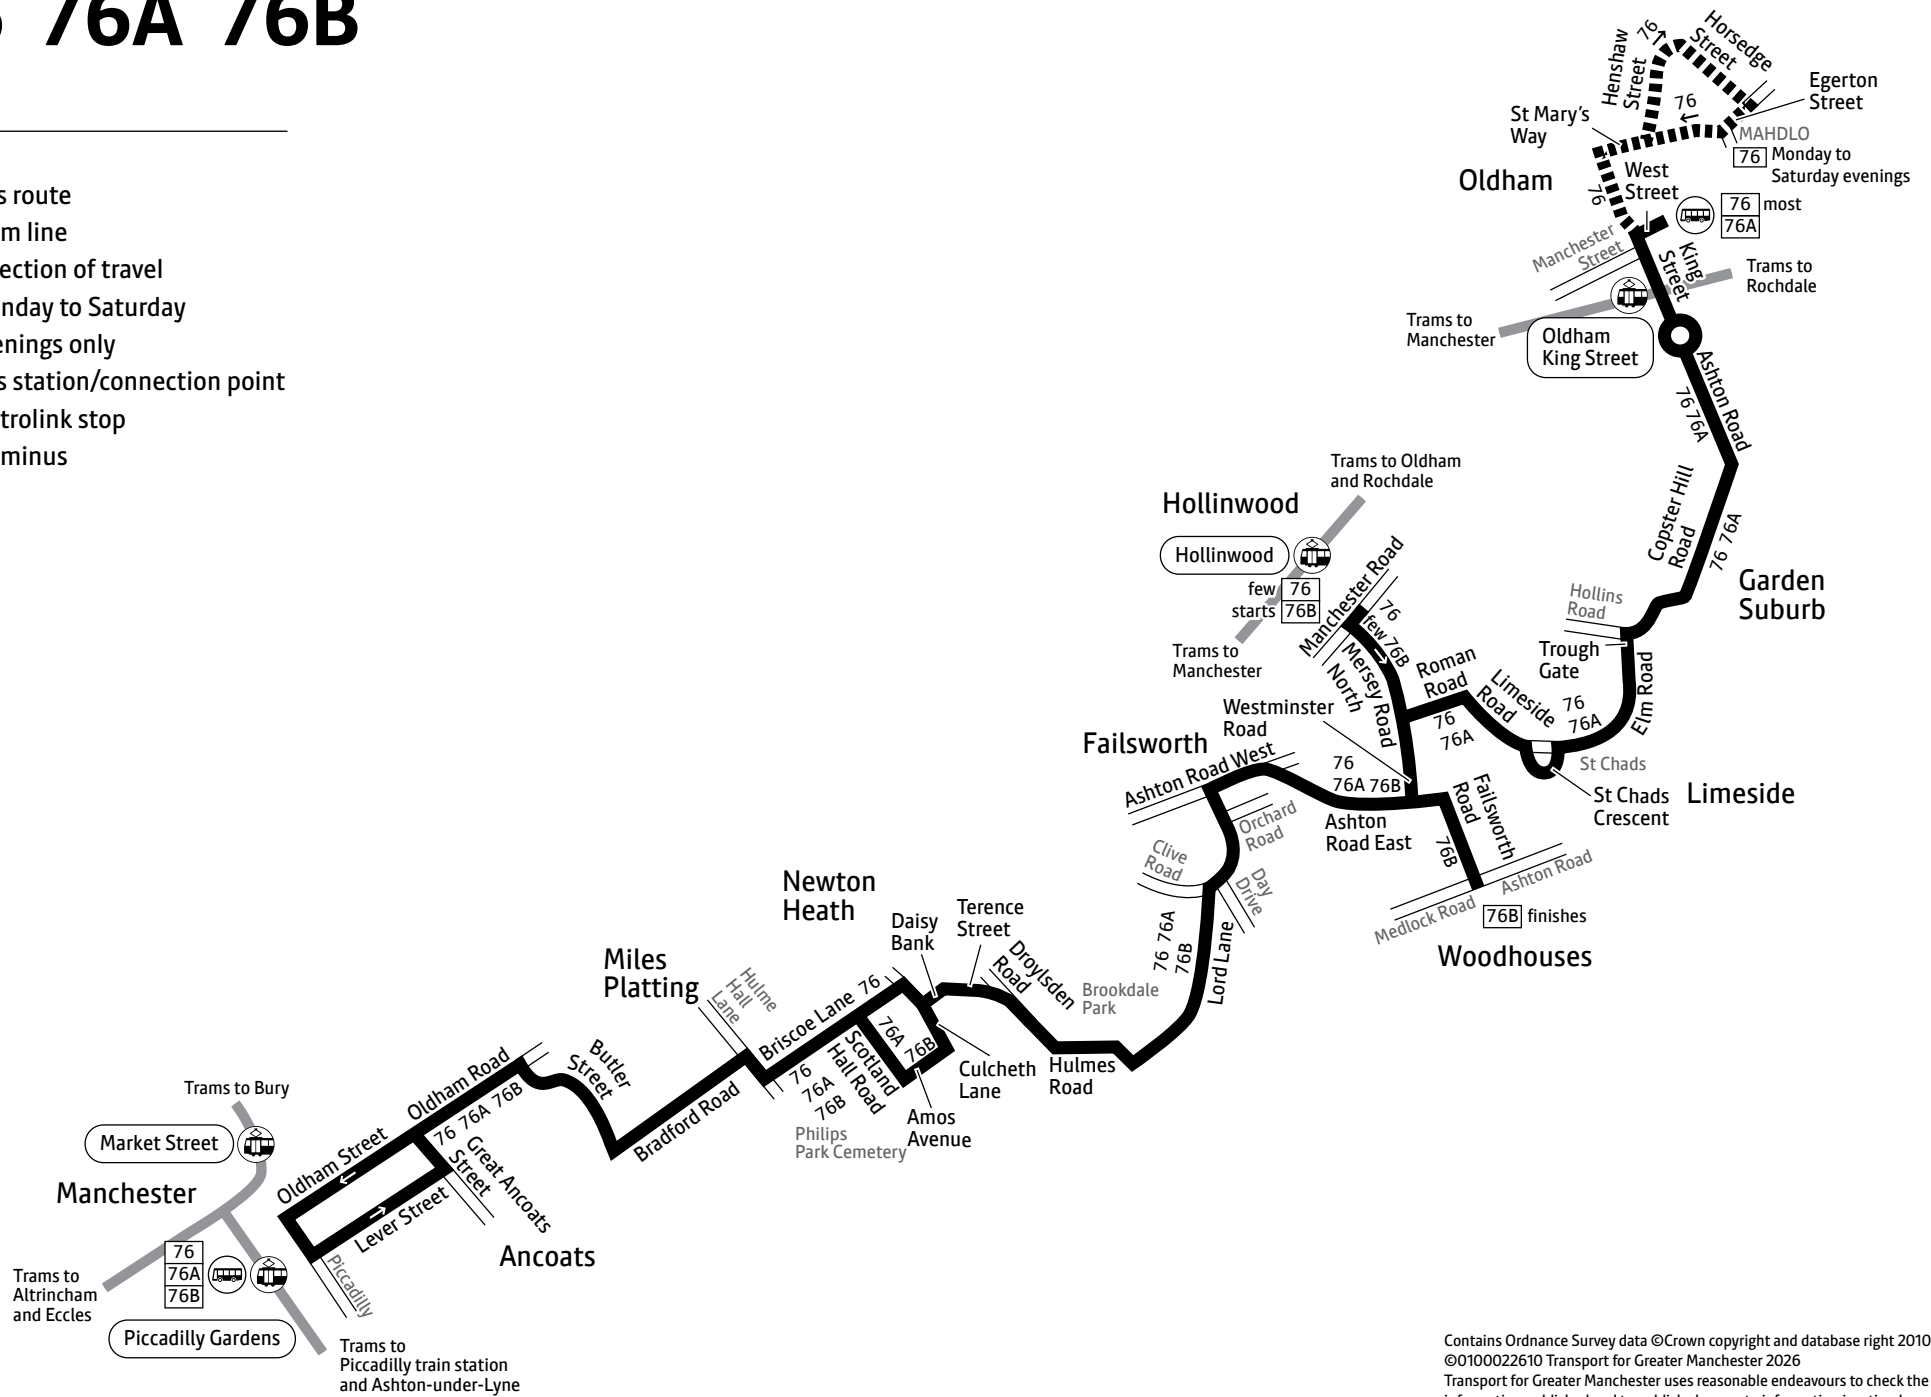

76 76A 76B

Key

-  Bus route
-  Tram line
-  Direction of travel
-  Monday to Saturday evenings only
-  Bus station/connection point
-  Metrolink stop
-  Terminus

Contains Ordnance Survey data ©Crown copyright and database right 2010
 ©0100022610 Transport for Greater Manchester 2026
 Transport for Greater Manchester uses reasonable endeavours to check the accuracy of information published and to publish changes to information in a timely manner. In no event will Transport for Greater Manchester be liable for any loss that may arise from this information being inaccurate.