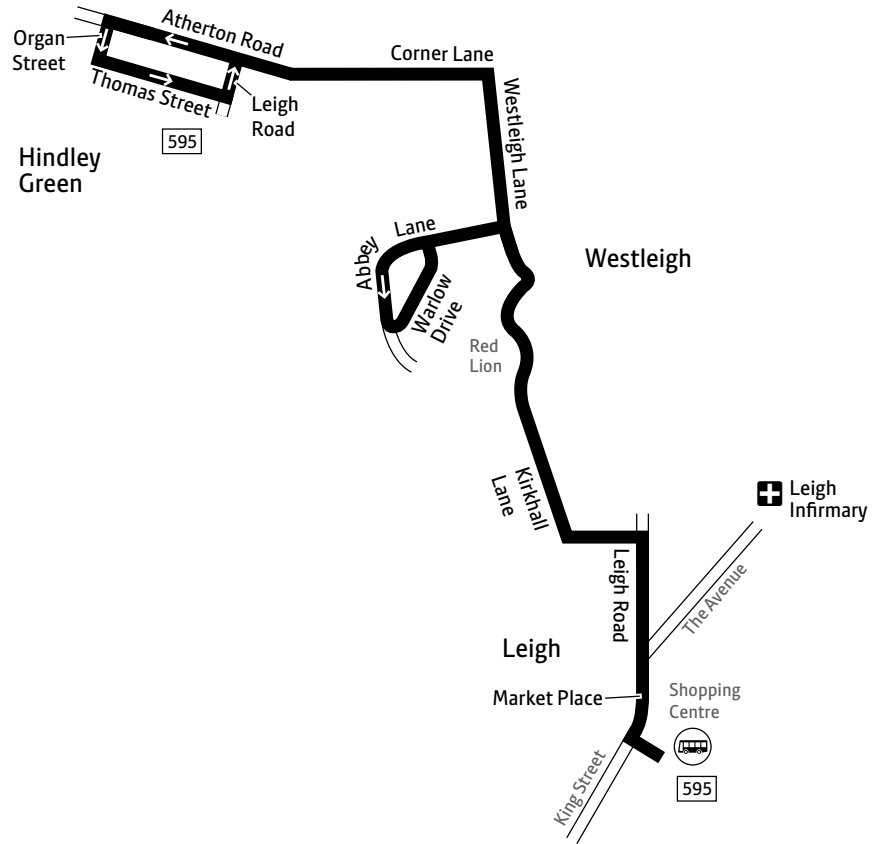

Travelshops

Leigh Bus Station

Monday to Friday 7am to 5.30pm
Saturday 8.30am to 1.15pm and 2pm to 4pm
Sunday* Closed

*Including public holidays

595

Key

-  Bus route
-  Direction of travel
-  Bus station/connection point
-  Hospital
-  Terminus

Bus 595 does not run on Mondays to Saturdays

For details of buses during the Christmas and New Year period, please phone 0161 244 1000

For Monday to Saturday journeys between Dangerous Corner, Abbey Lane and Leigh, please see bus 583