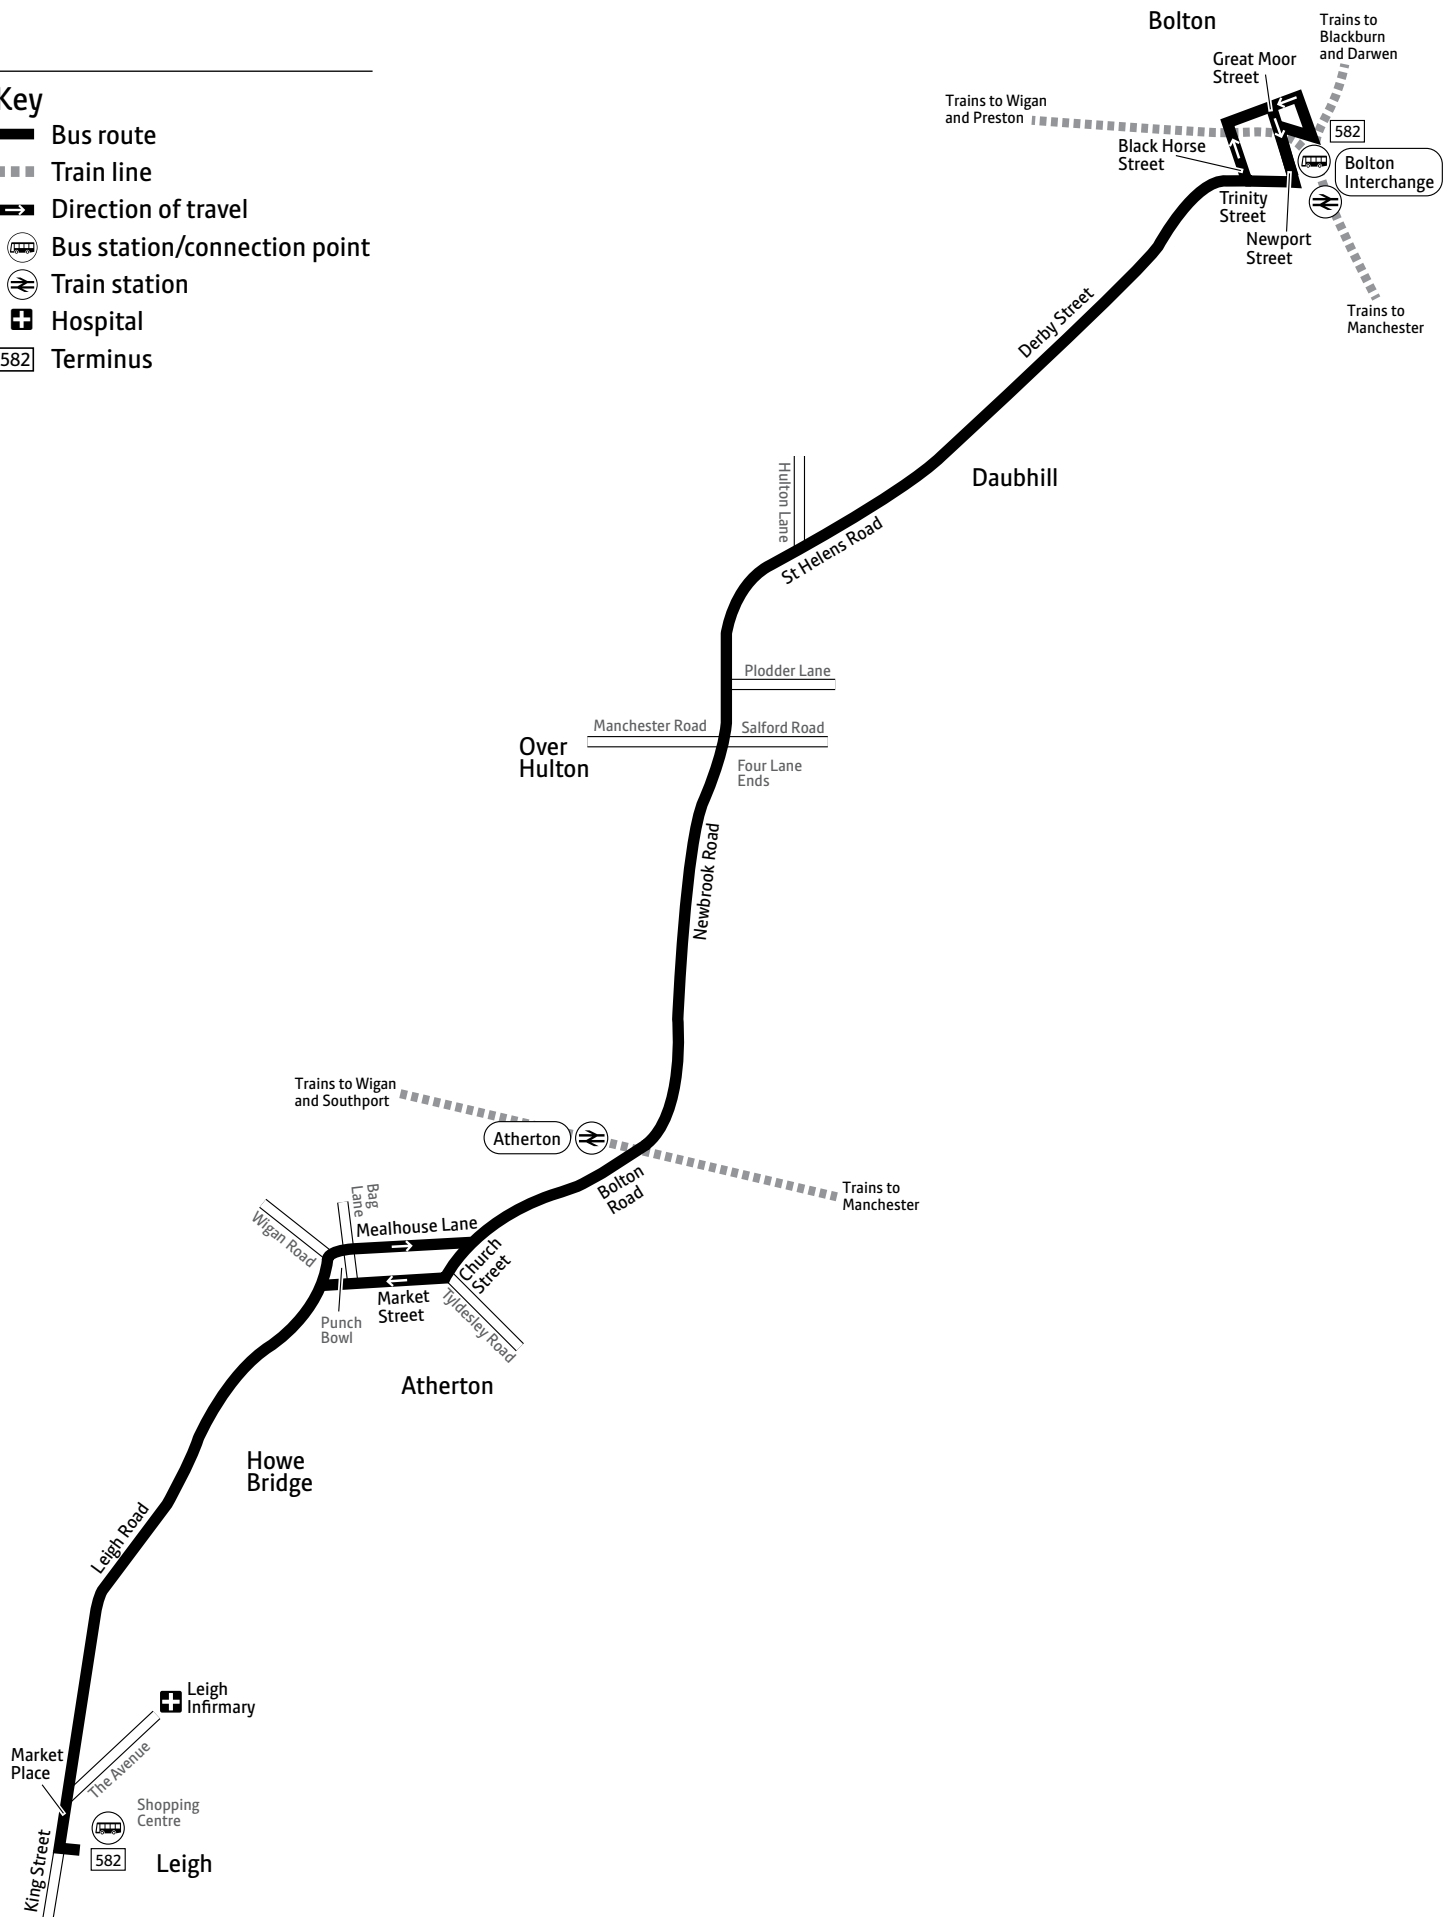

Key

- Bus route
- Train line
- Direction of travel
- Bus station/connection point
- Train station
- Hospital
- Terminus